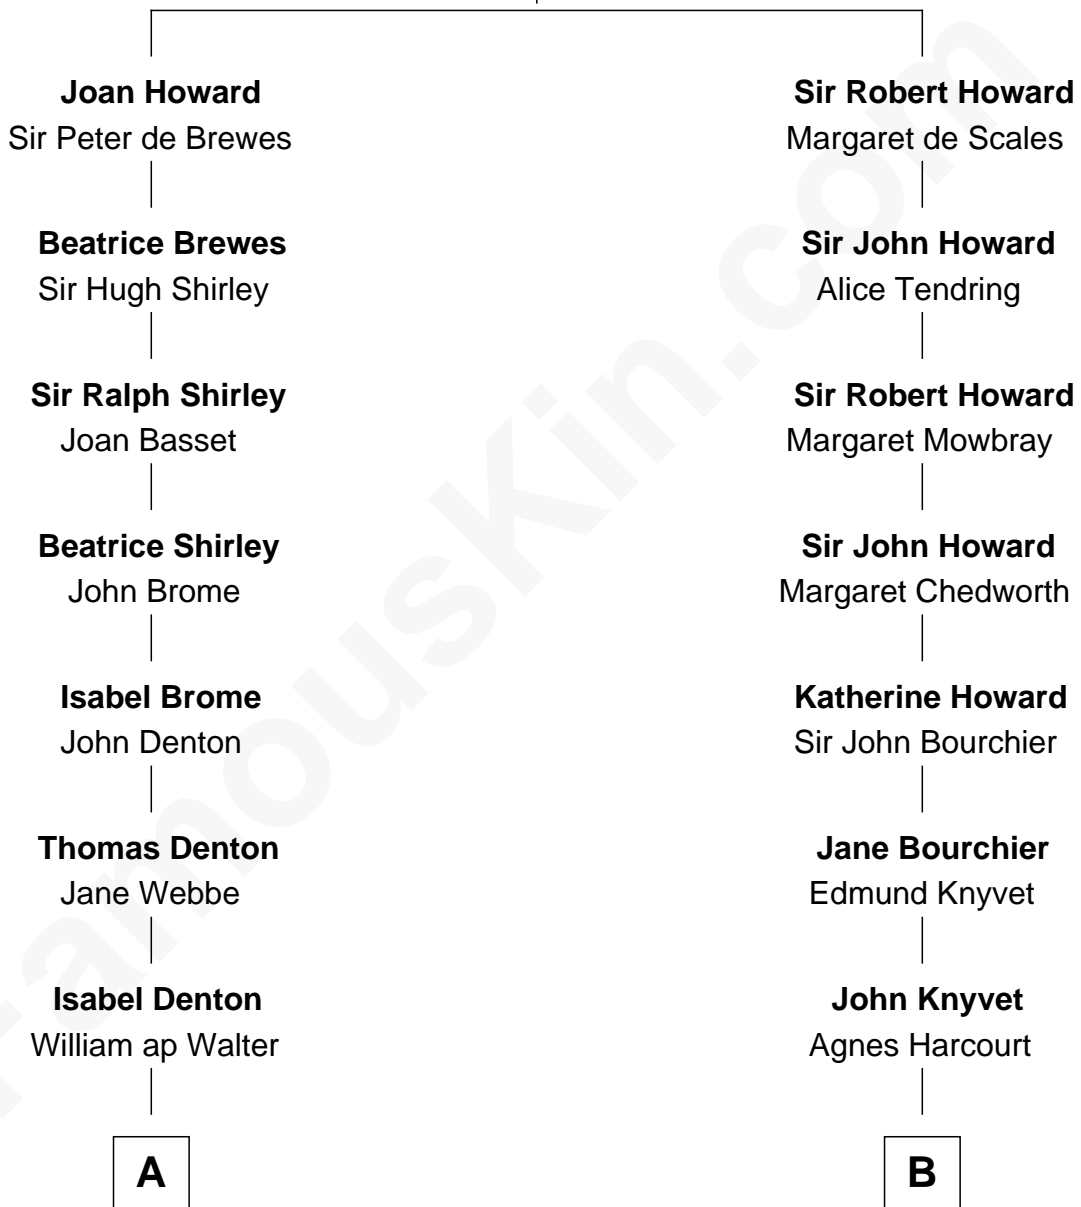

FamousKin.com Relationship Chart of

Raquel Welch
Movie Actress

17th cousin 4 times removed of

Leverett Saltonstall
55th Governor of Massachusetts

Sir John Howard
Alice de Bois

C

—
Mary Lydia Elliott

Emery Stanford

—
Sarah Mehitable Stanford

Justin Smith Hall

—
Emery Stanford Hall

Clara Louise Adams

—
Josephine Sarah Hall

Armando Carlos Tejada

—
Raquel Welch

aka Raquel Welch