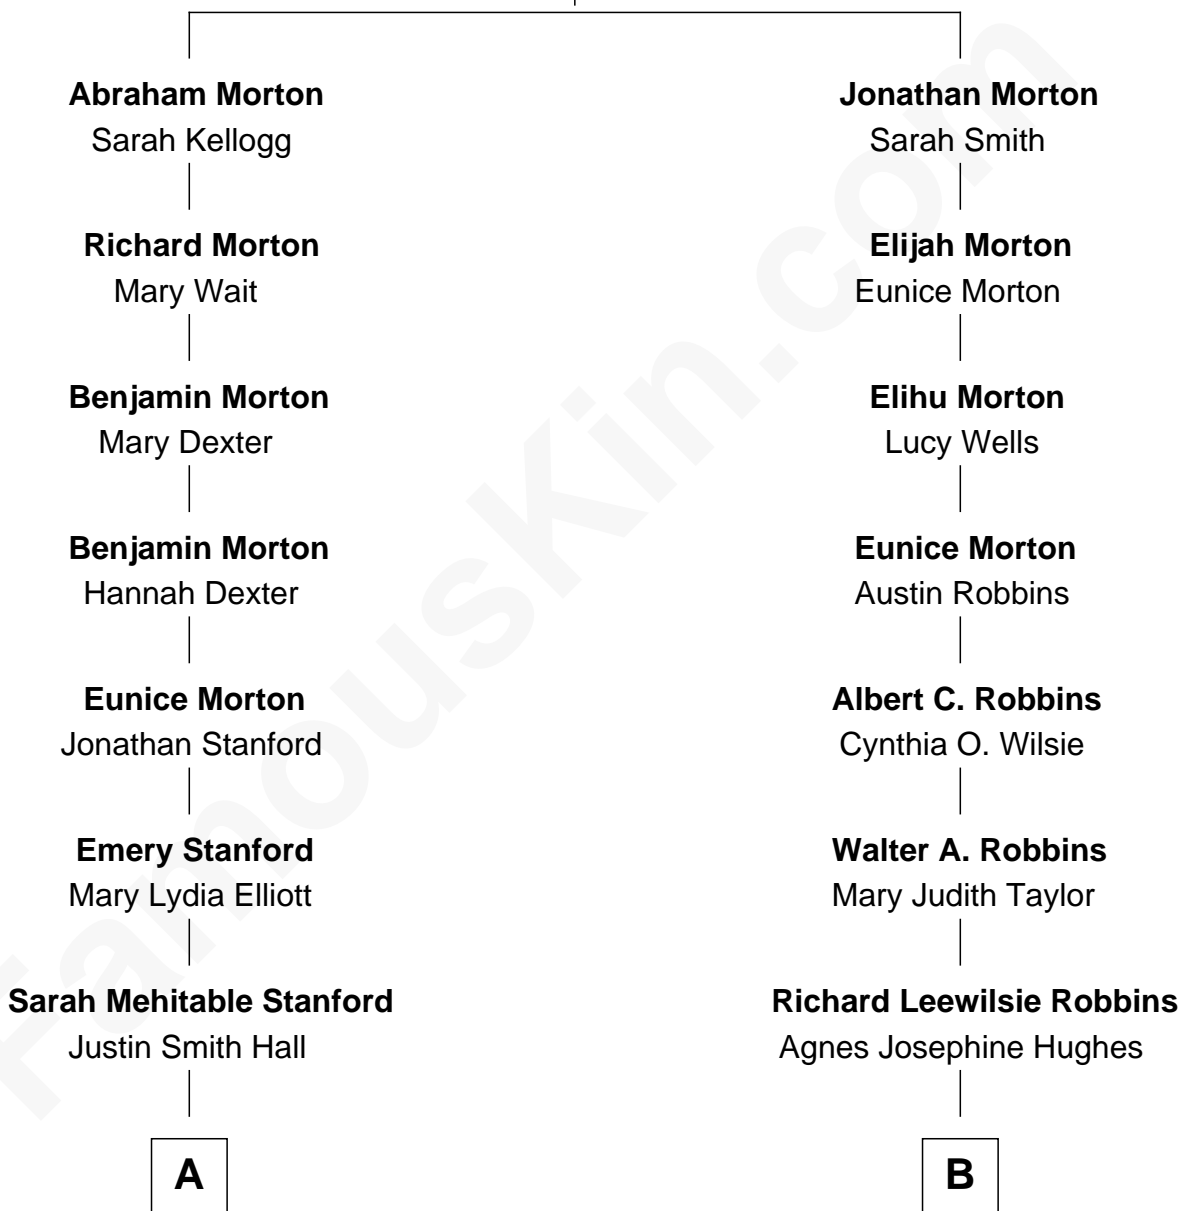

FamousKin.com Relationship Chart of

Raquel Welch

Movie Actress

8th cousin 1 time removed of

Tim Robbins

TV and Movie Actor

Richard Morton

Ruth Edwards

A

Emery Stanford Hall
Clara Louise Adams

Josephine Sarah Hall
Armando Carlos Tejada

Raquel Welch
aka Raquel Welch

B

Gilbert Lee Robbins
Mary Cecelia Bledsoe

Tim Robbins
TV and Movie Actor

FamousKin.com