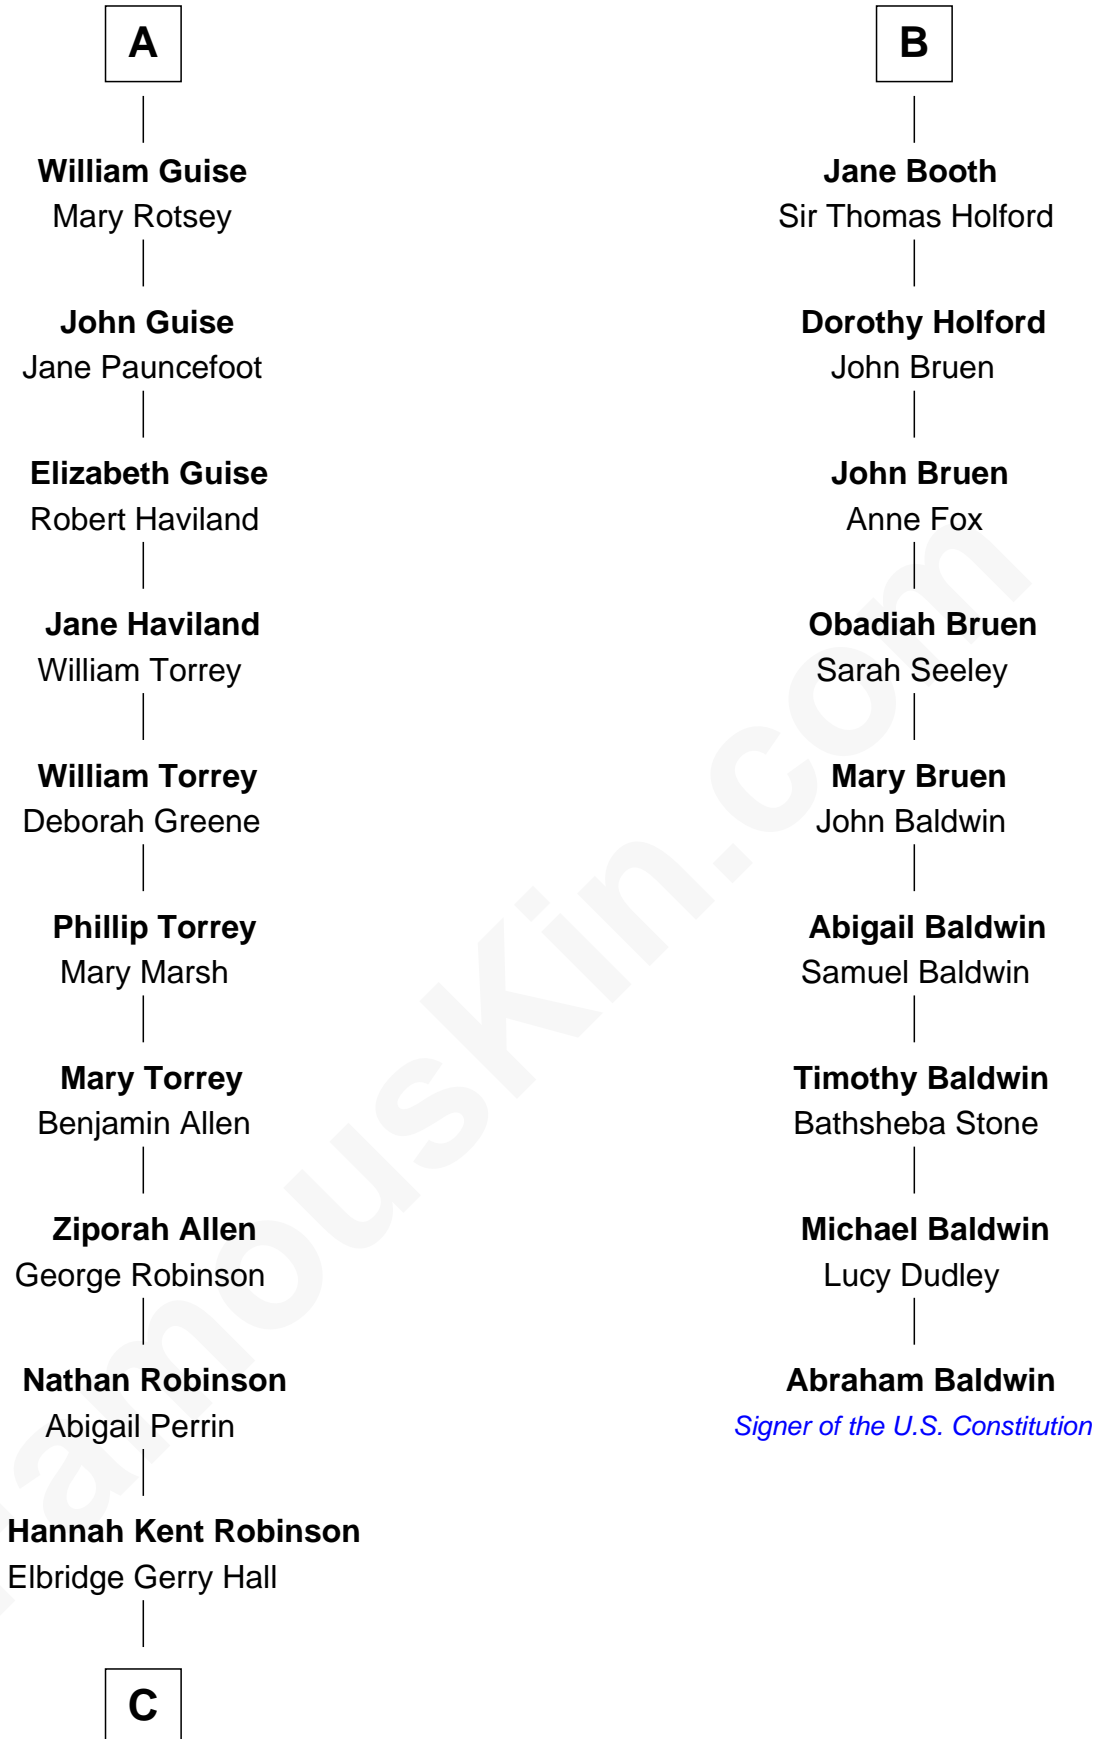

# FamousKin.com Relationship Chart of

**Raquel Welch**

*Movie Actress*

15th cousin 5 times removed of

**Abraham Baldwin**

*Signer of the U.S. Constitution*

**Katherine de Hastang**

Ralph de Stafford

**C**

Justin Smith Hall  
Sarah Mehitable Stanford

Emery Stanford Hall  
Clara Louise Adams

Josephine Sarah Hall  
Armando Carlos Tejada

Raquel Welch  
*aka Raquel Welch*

FamousKin.com