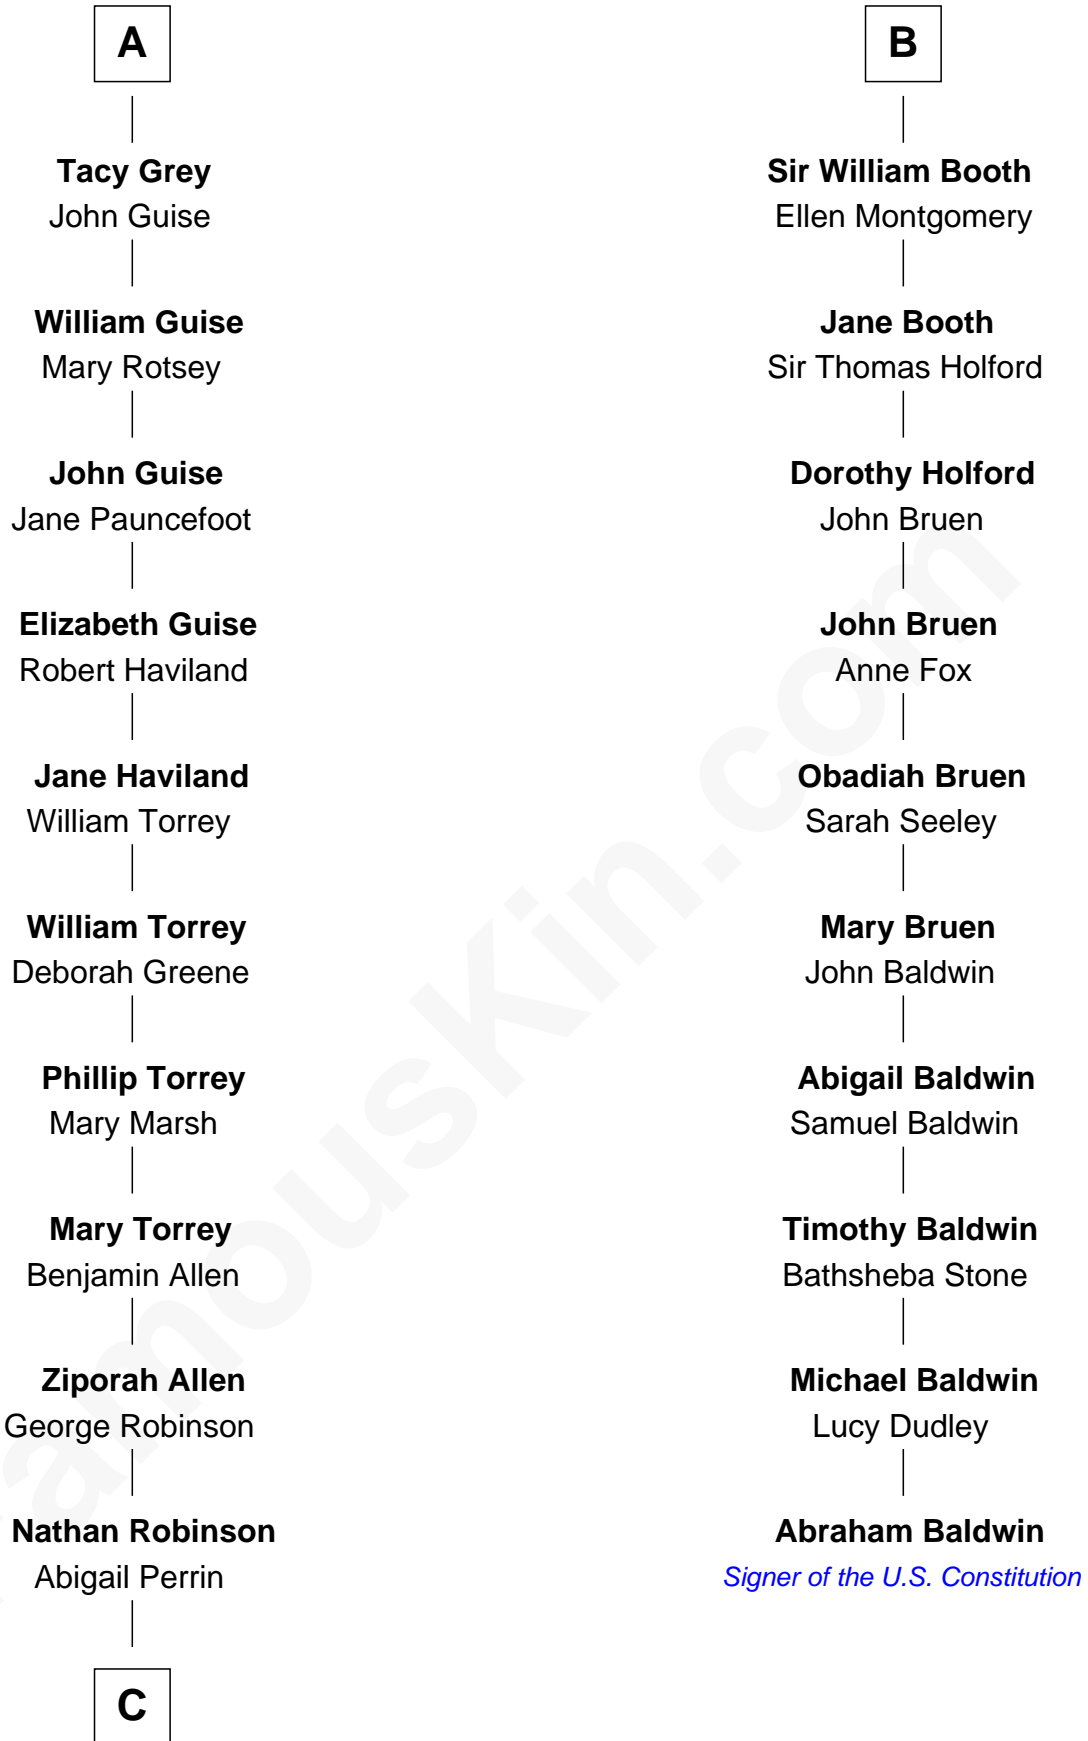

# FamousKin.com Relationship Chart of

**Raquel Welch**

*Movie Actress*

16th cousin 5 times removed of

**Abraham Baldwin**

*Signer of the U.S. Constitution*

**C**

**Hannah Kent Robinson**

Elbridge Gerry Hall

**Justin Smith Hall**

Sarah Mehitable Stanford

**Emery Stanford Hall**

Clara Louise Adams

**Josephine Sarah Hall**

Armando Carlos Tejada

**Raquel Welch**

*aka Raquel Welch*

FamousKin.com