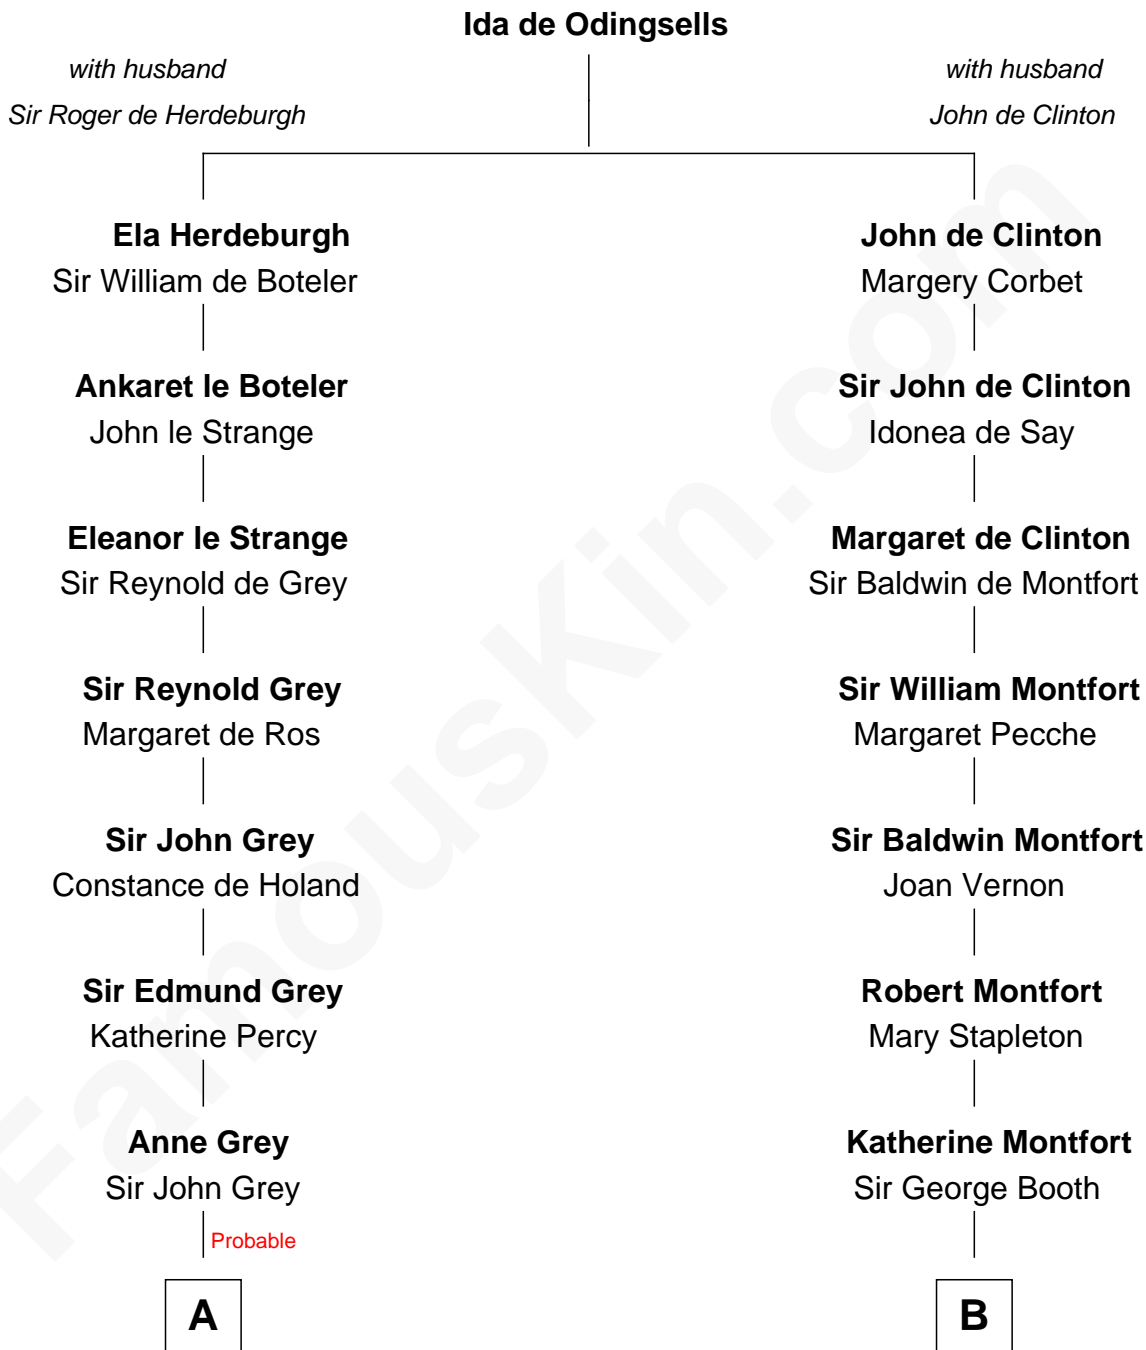

# FamousKin.com Relationship Chart of

**Raquel Welch**

*Movie Actress*

16th cousin 5 times removed of

**Abraham Baldwin**

*Signer of the U.S. Constitution*

**C**

**Hannah Kent Robinson**

Elbridge Gerry Hall

**Justin Smith Hall**

Sarah Mehitable Stanford

**Emery Stanford Hall**

Clara Louise Adams

**Josephine Sarah Hall**

Armando Carlos Tejada

**Raquel Welch**

*aka Raquel Welch*

FamousKin.com