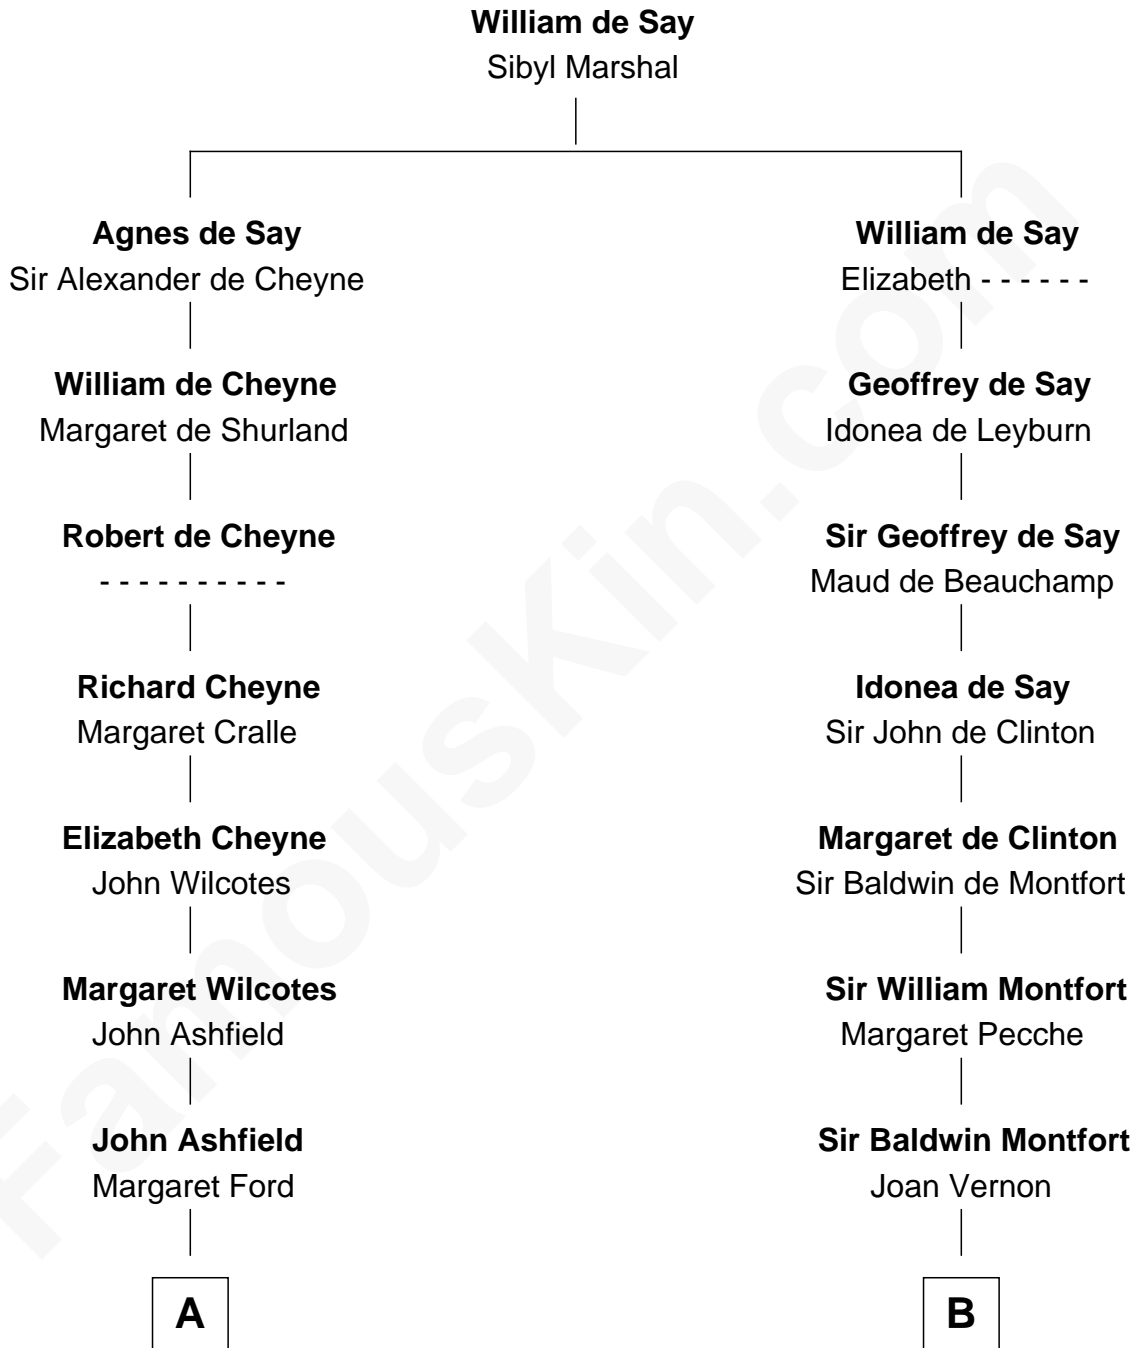

FamousKin.com Relationship Chart of

Raquel Welch
Movie Actress

18th cousin 3 times removed of

Abraham Baldwin
Signer of the U.S. Constitution

C

Hannah Kent Robinson

Elbridge Gerry Hall

Justin Smith Hall

Sarah Mehitable Stanford

Emery Stanford Hall

Clara Louise Adams

Josephine Sarah Hall

Armando Carlos Tejada

Raquel Welch

aka Raquel Welch

D

Michael Baldwin

Lucy Dudley

Abraham Baldwin

Signer of the U.S. Constitution