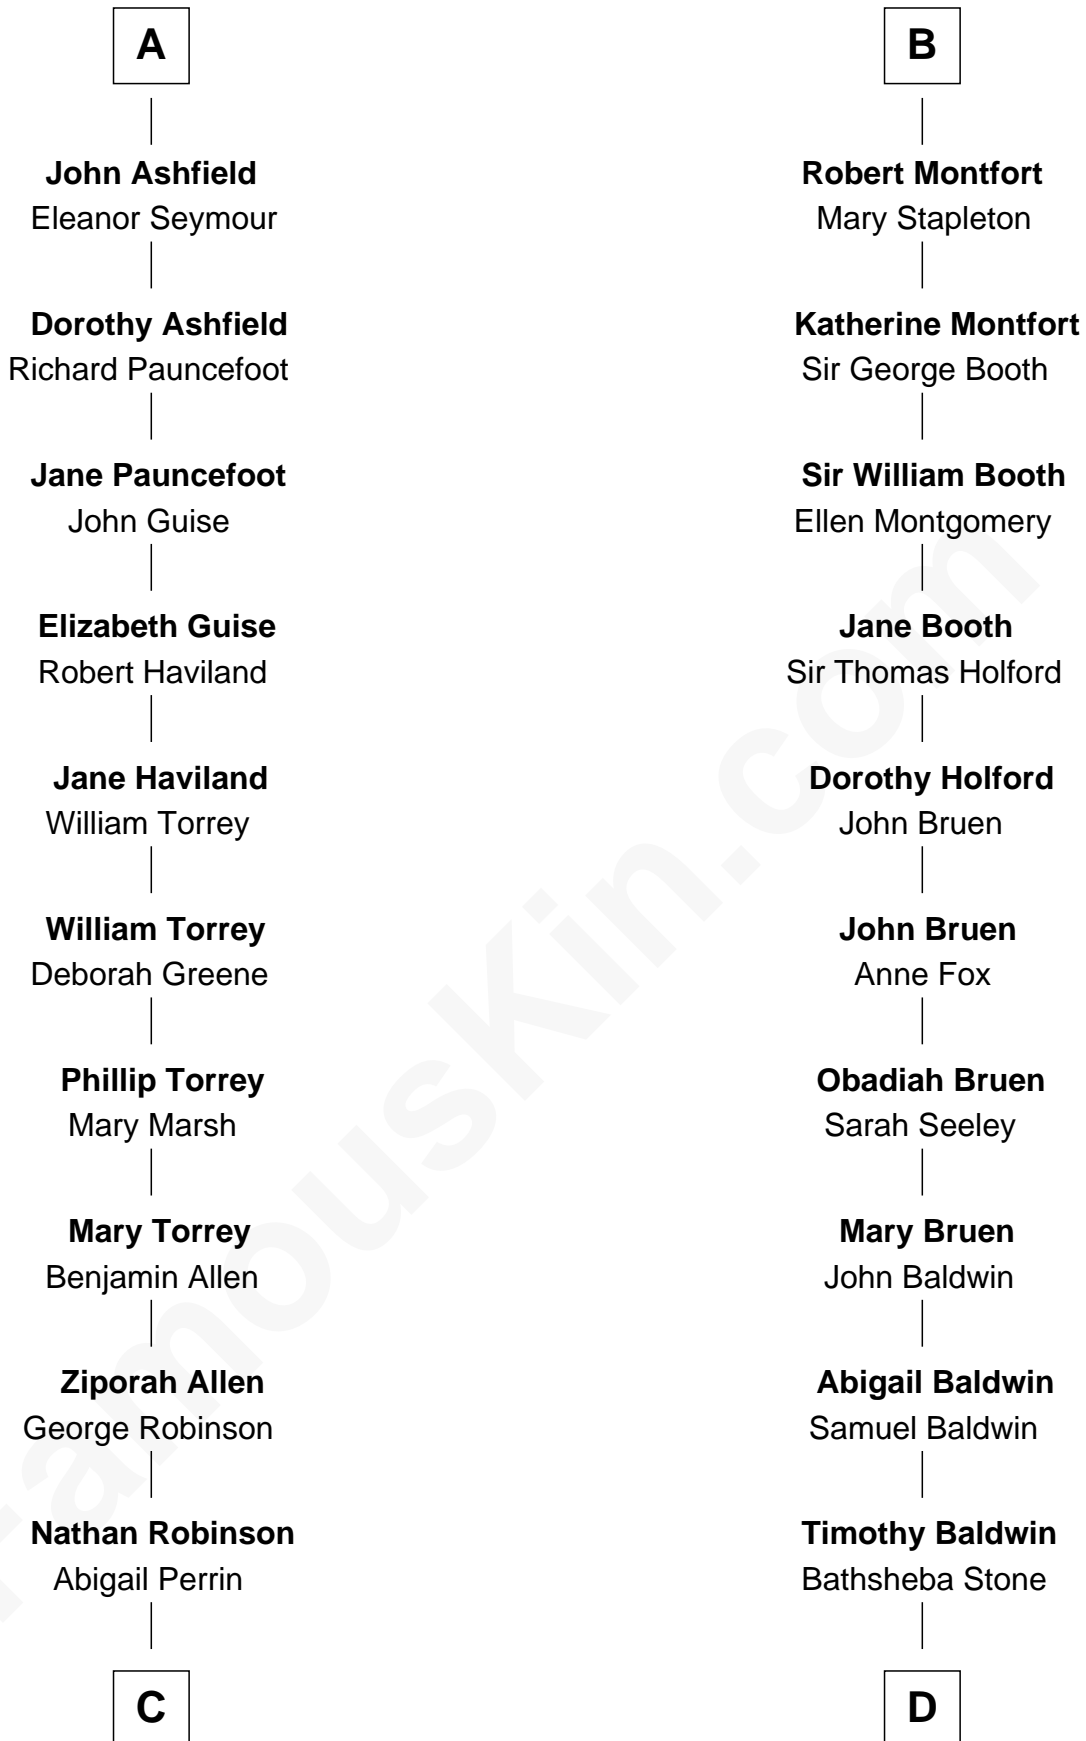

FamousKin.com Relationship Chart of

Raquel Welch
Movie Actress

18th cousin 3 times removed of

Abraham Baldwin
Signer of the U.S. Constitution

C

Hannah Kent Robinson

Elbridge Gerry Hall

Justin Smith Hall

Sarah Mehitable Stanford

Emery Stanford Hall

Clara Louise Adams

Josephine Sarah Hall

Armando Carlos Tejada

Raquel Welch

aka Raquel Welch

D

Michael Baldwin

Lucy Dudley

Abraham Baldwin

Signer of the U.S. Constitution