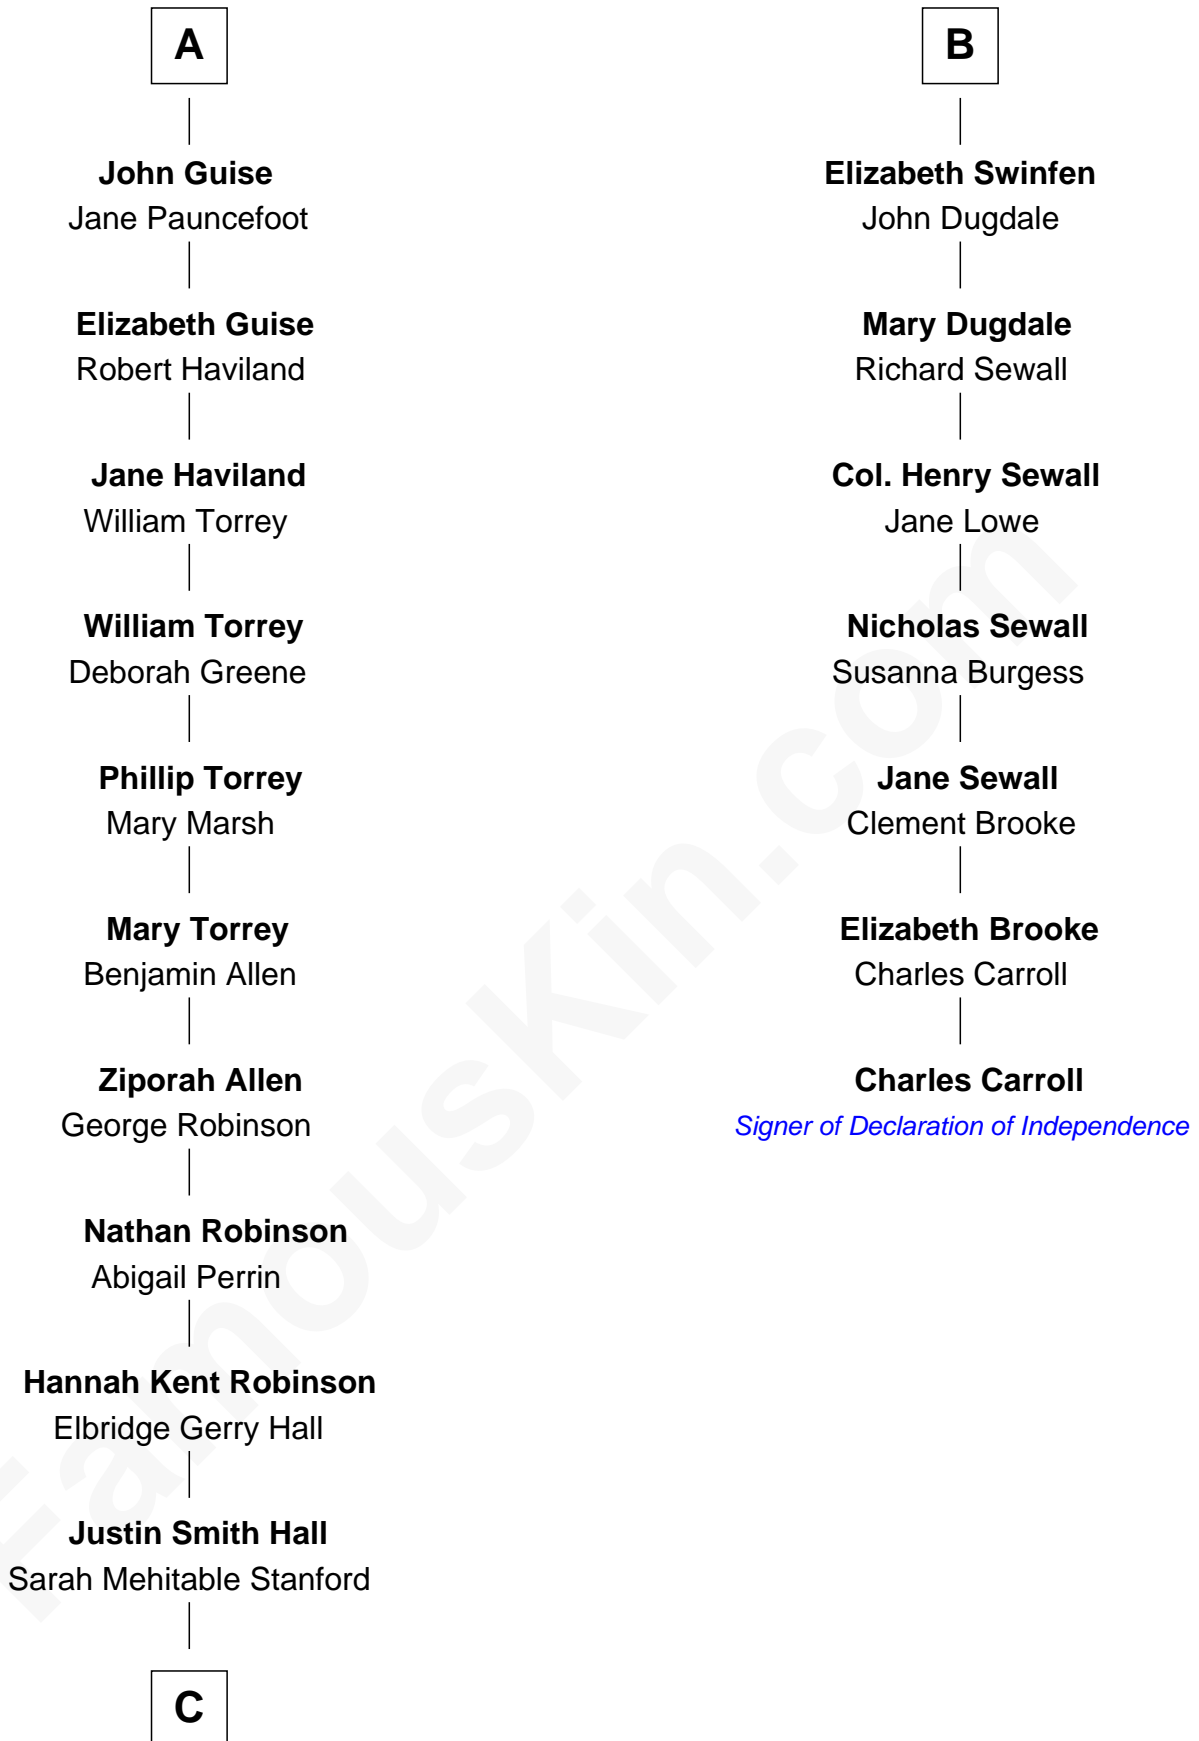

FamousKin.com Relationship Chart of

Raquel Welch

Movie Actress

13th cousin 6 times removed of

Charles Carroll

Signer of the Declaration of Independence

C

—
Emery Stanford Hall

Clara Louise Adams

—
Josephine Sarah Hall

Armando Carlos Tejada

—
Raquel Welch

aka Raquel Welch

FamousKin.com