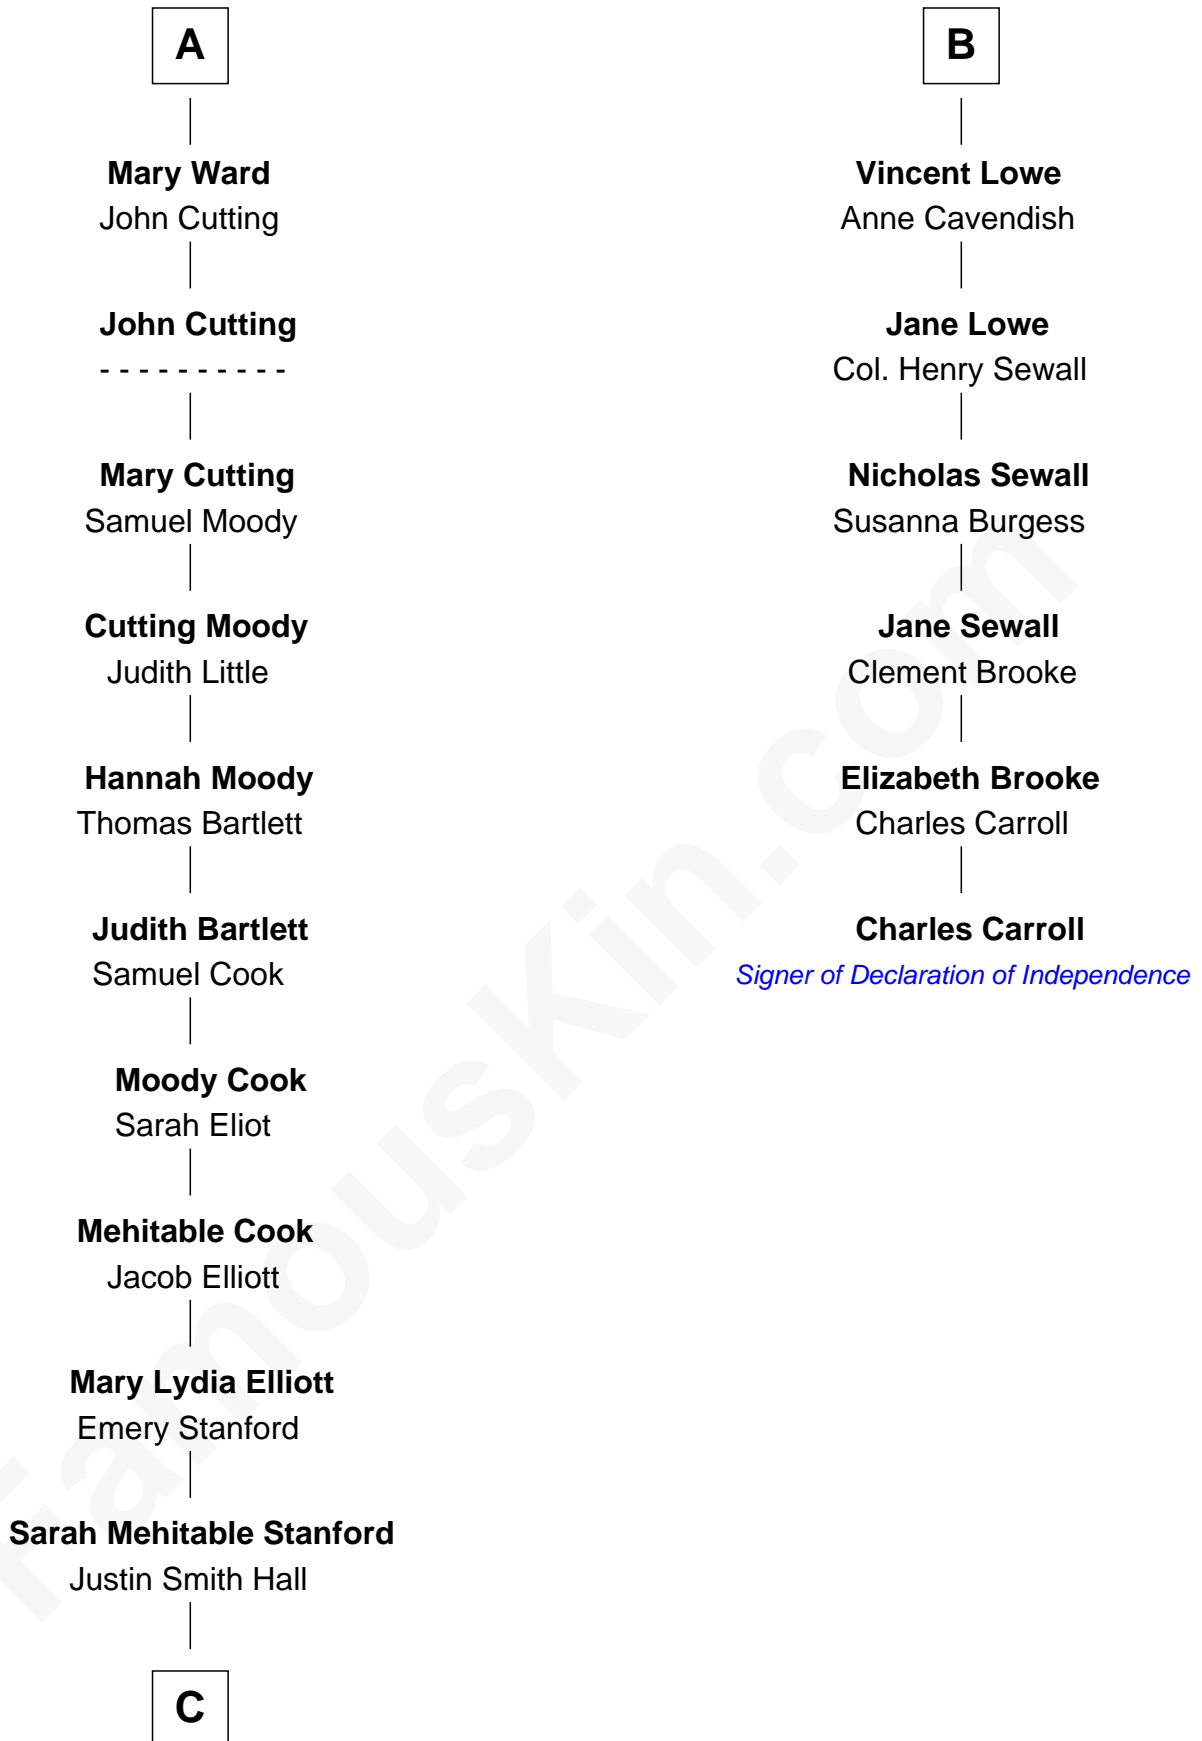

# FamousKin.com Relationship Chart of

**Raquel Welch**  
*Movie Actress*

12th cousin 7 times removed of

**Charles Carroll**

*Signer of the Declaration of Independence*

**C**

—  
**Emery Stanford Hall**  
Clara Louise Adams

—  
**Josephine Sarah Hall**  
Armando Carlos Tejada

—  
**Raquel Welch**  
*aka Raquel Welch*

FamousKin.com