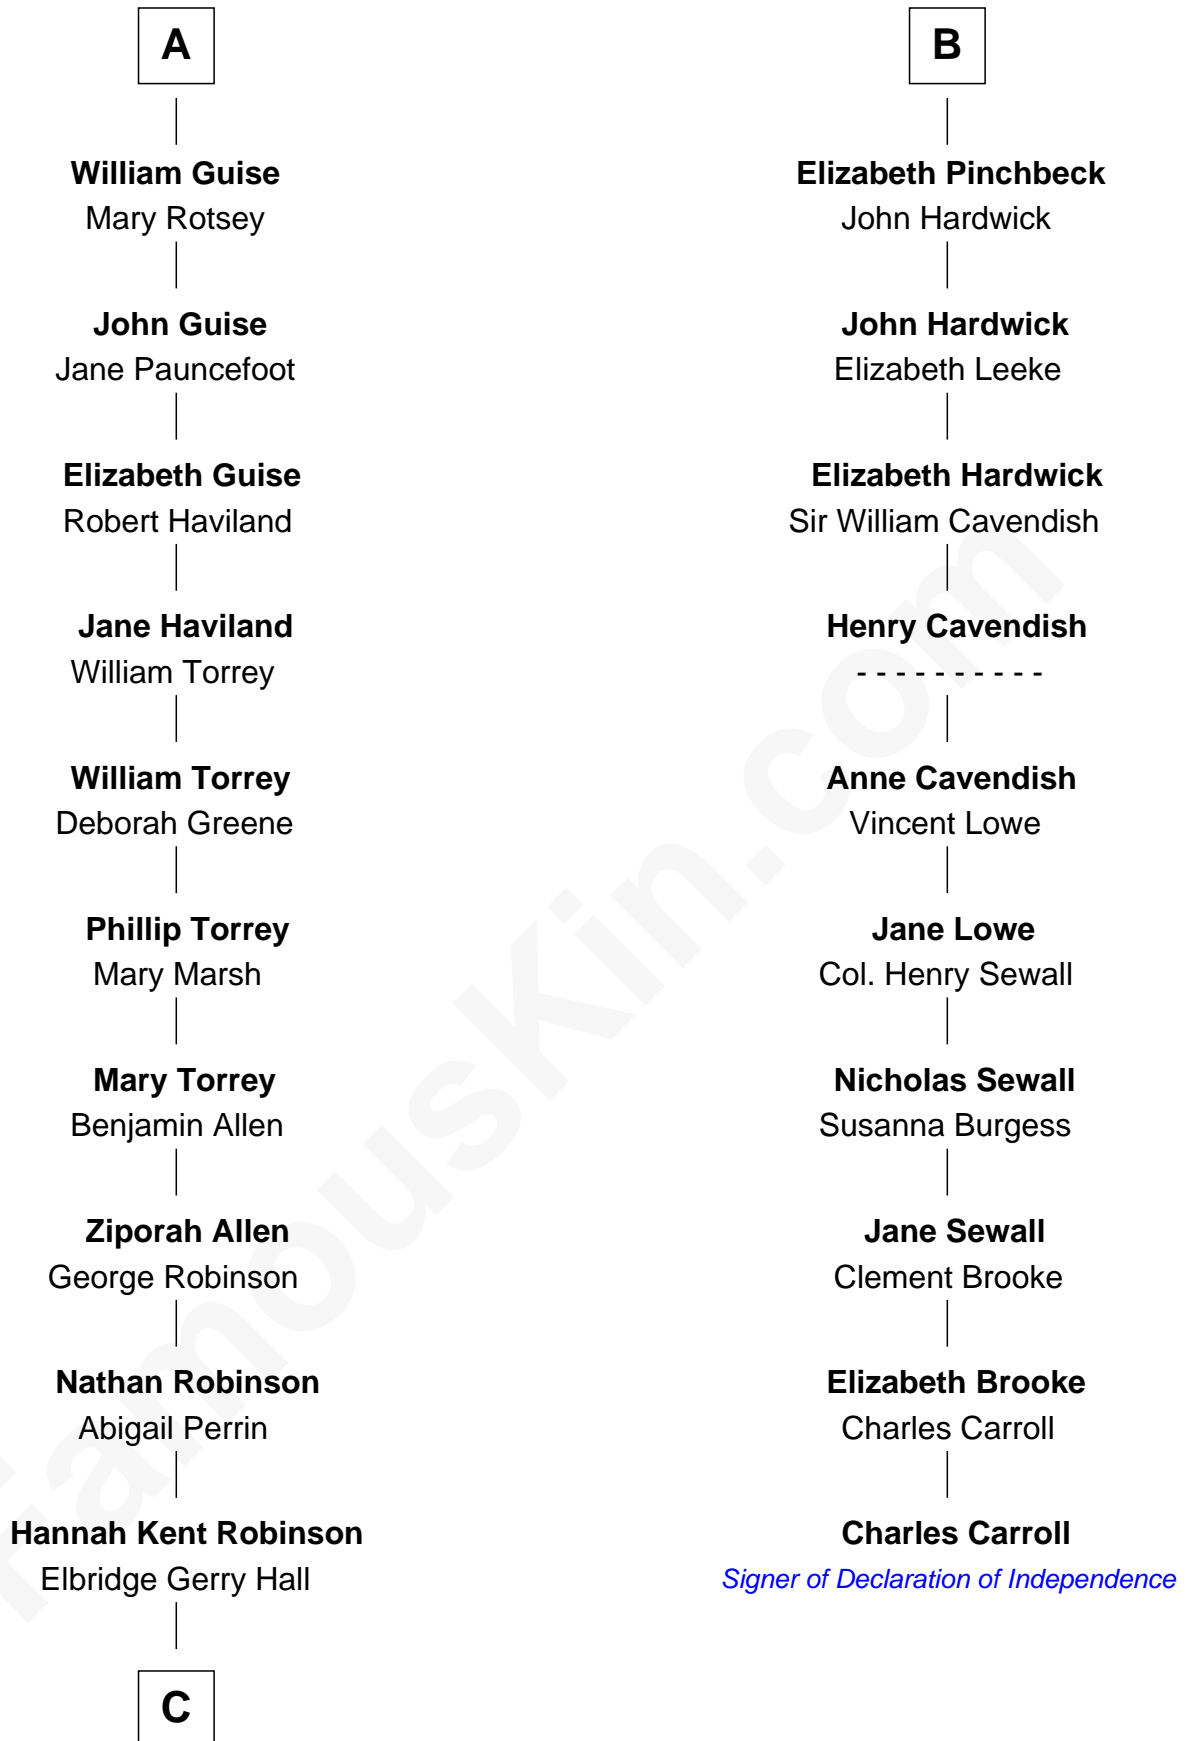

FamousKin.com Relationship Chart of

Raquel Welch
Movie Actress

16th cousin 4 times removed of

Charles Carroll

Signer of the Declaration of Independence

C

Justin Smith Hall
Sarah Mehitable Stanford

Emery Stanford Hall
Clara Louise Adams