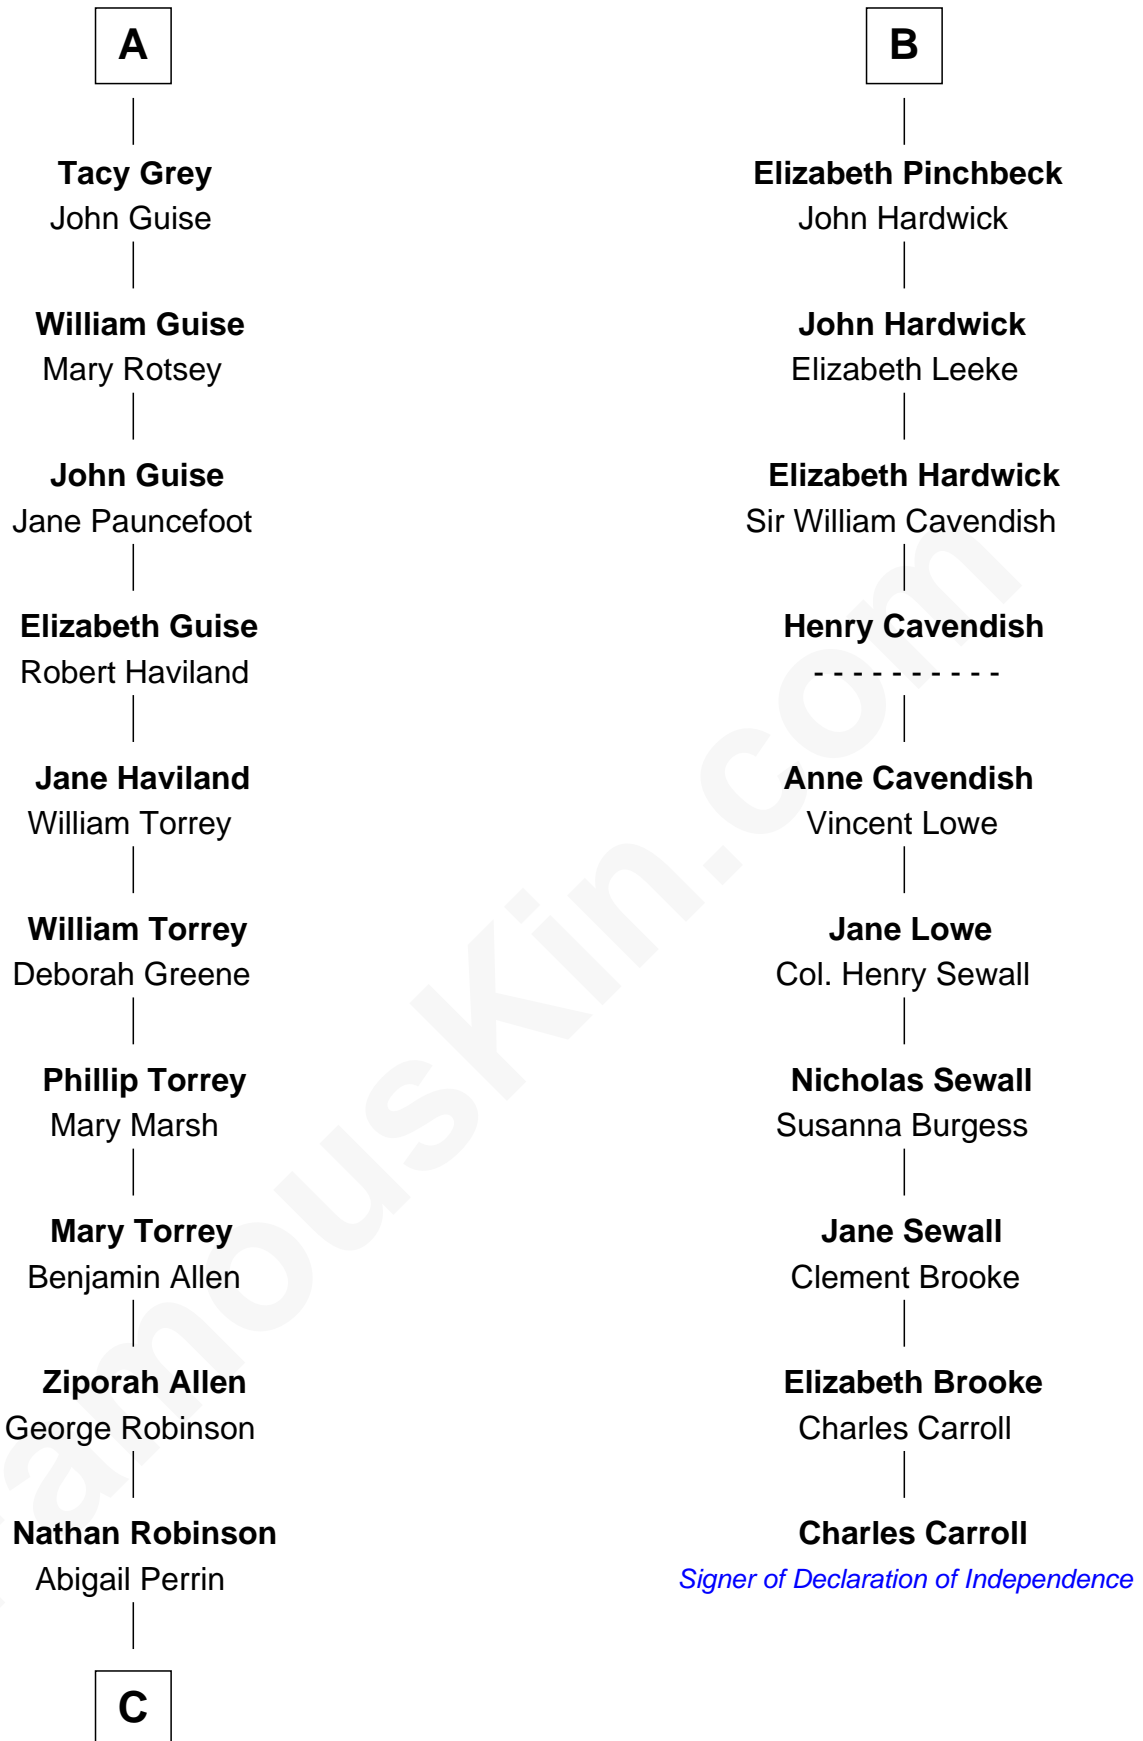

FamousKin.com Relationship Chart of

Raquel Welch
Movie Actress

16th cousin 5 times removed of

Charles Carroll

Signer of the Declaration of Independence

C

Hannah Kent Robinson

Elbridge Gerry Hall

Justin Smith Hall

Sarah Mehitable Stanford

Emery Stanford Hall

Clara Louise Adams

Josephine Sarah Hall

Armando Carlos Tejada

Raquel Welch

aka Raquel Welch