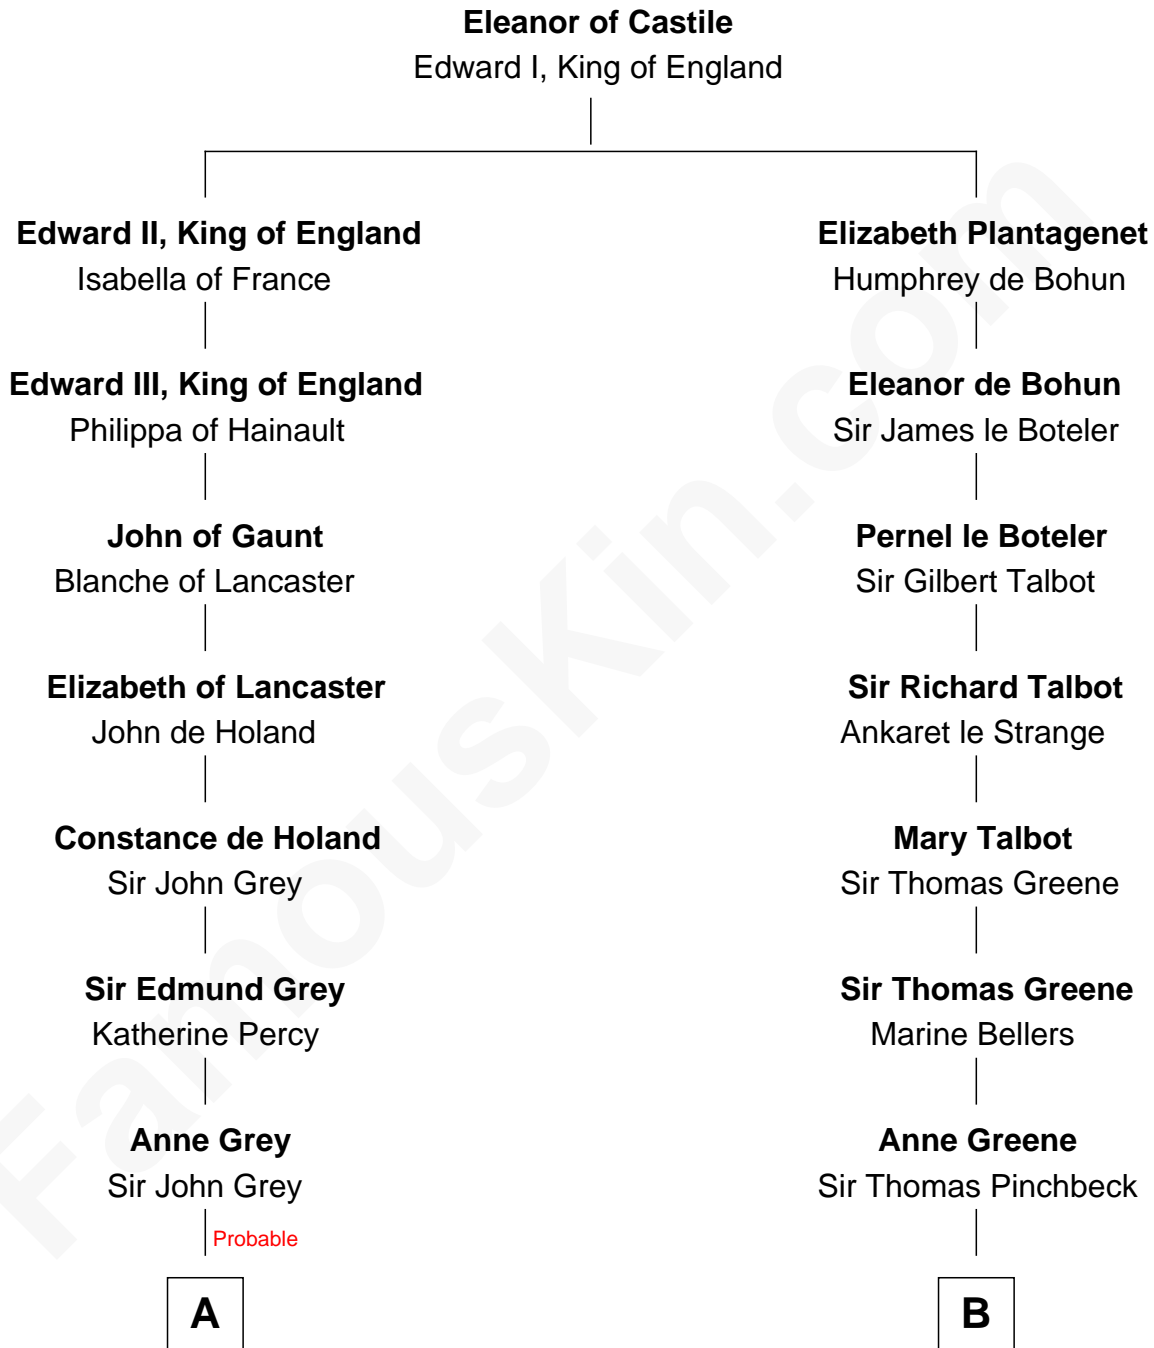

FamousKin.com Relationship Chart of

Raquel Welch
Movie Actress

16th cousin 5 times removed of

Charles Carroll

Signer of the Declaration of Independence

C

Hannah Kent Robinson

Elbridge Gerry Hall

Justin Smith Hall

Sarah Mehitable Stanford

Emery Stanford Hall

Clara Louise Adams

Josephine Sarah Hall

Armando Carlos Tejada

Raquel Welch

aka Raquel Welch