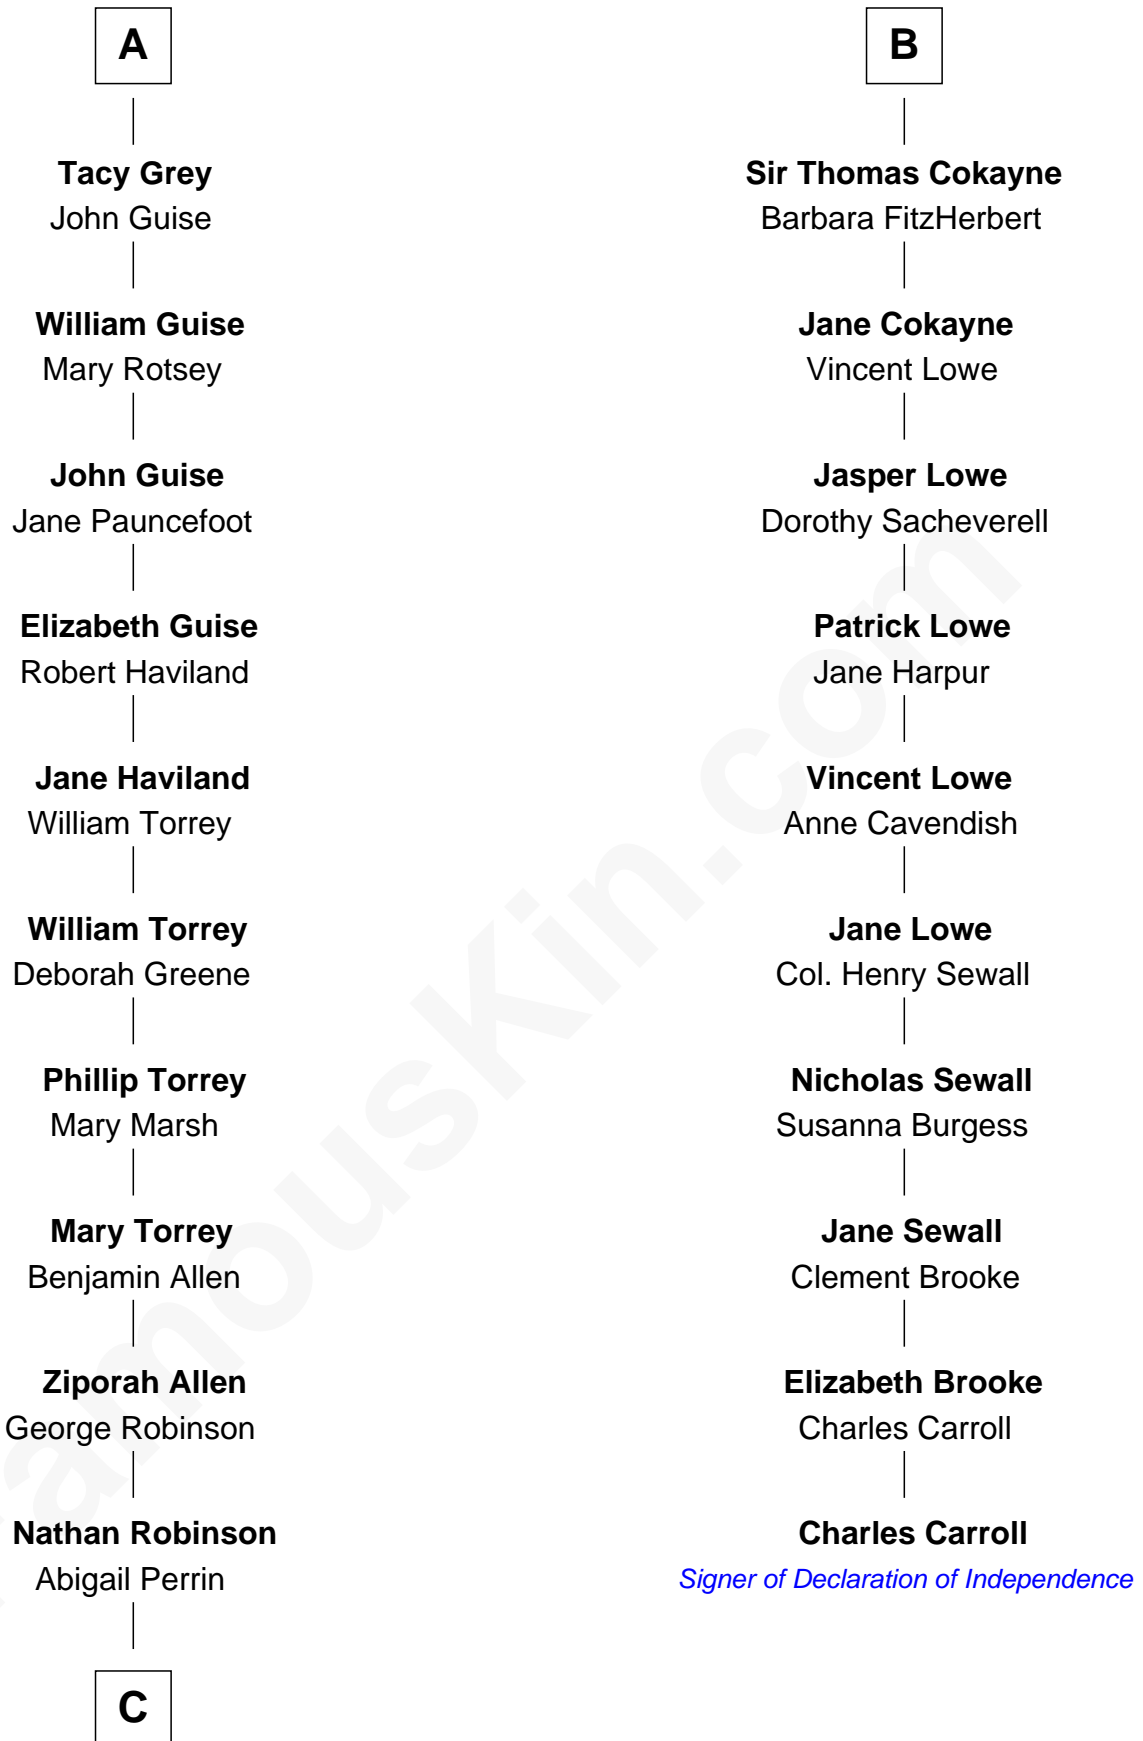

# FamousKin.com Relationship Chart of

**Raquel Welch**

*Movie Actress*

16th cousin 5 times removed of

**Charles Carroll**

*Signer of the Declaration of Independence*

**Sir Robert de Ros**

Isabel de Aubeney

**C**

**Hannah Kent Robinson**

Elbridge Gerry Hall

**Justin Smith Hall**

Sarah Mehitable Stanford

**Emery Stanford Hall**

Clara Louise Adams

**Josephine Sarah Hall**

Armando Carlos Tejada

**Raquel Welch**

*aka Raquel Welch*