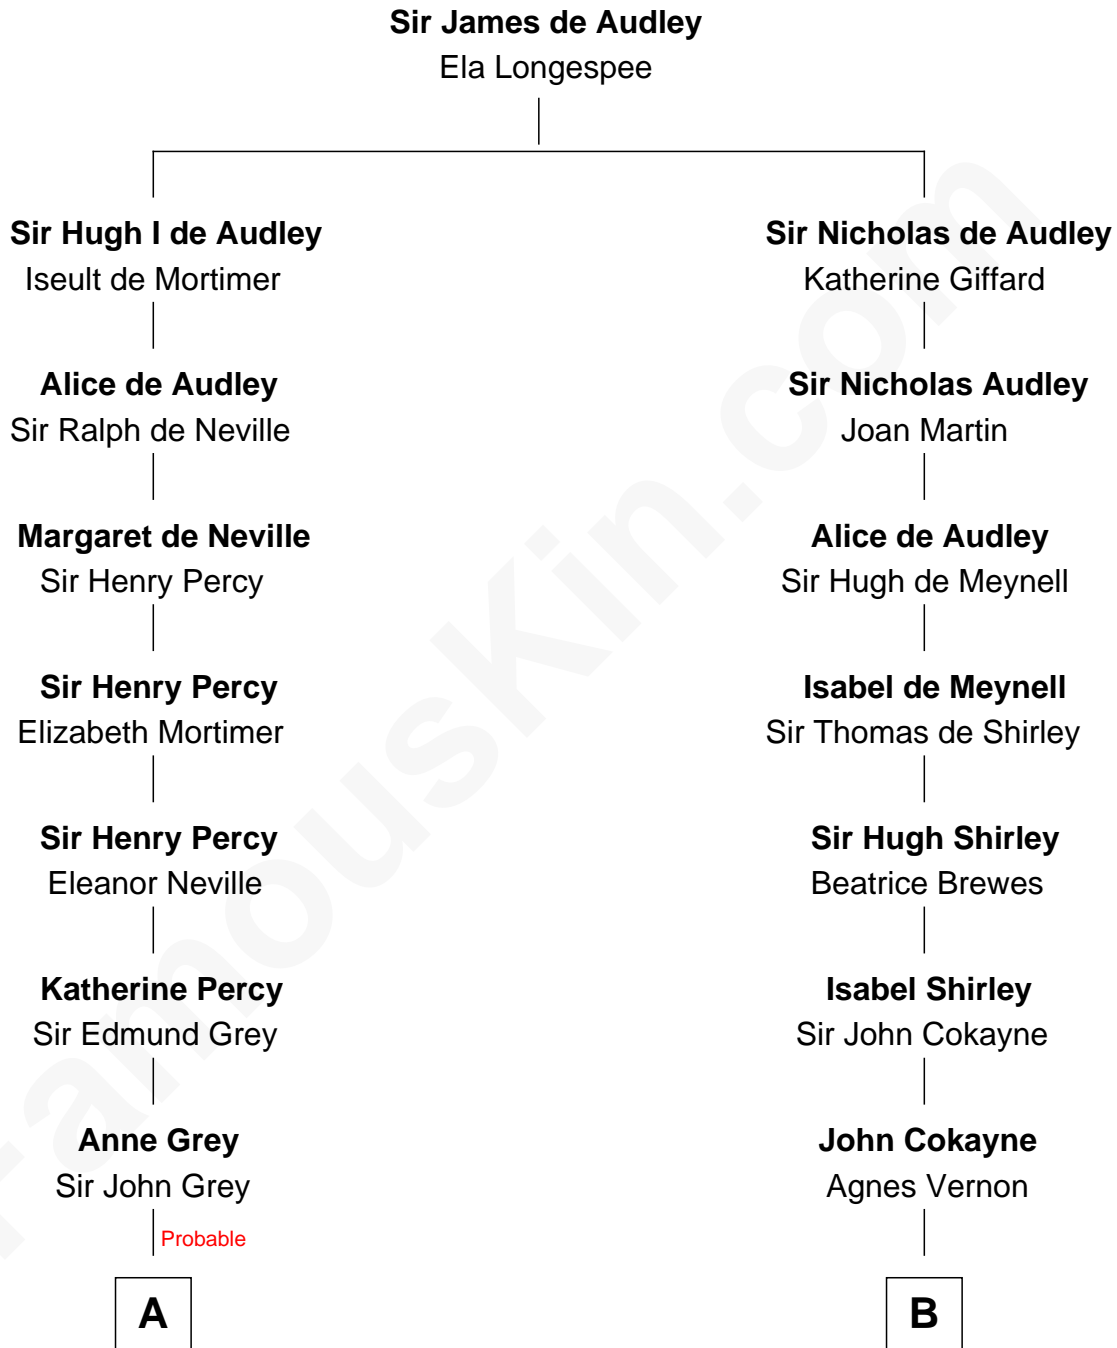

FamousKin.com
Relationship Chart of
Raquel Welch
Movie Actress

17th cousin 4 times removed of

Charles Carroll
Signer of the Declaration of Independence

C

Hannah Kent Robinson

Elbridge Gerry Hall

Justin Smith Hall

Sarah Mehitable Stanford

Emery Stanford Hall

Clara Louise Adams

Josephine Sarah Hall

Armando Carlos Tejada

Raquel Welch

aka Raquel Welch

FamousKin.com