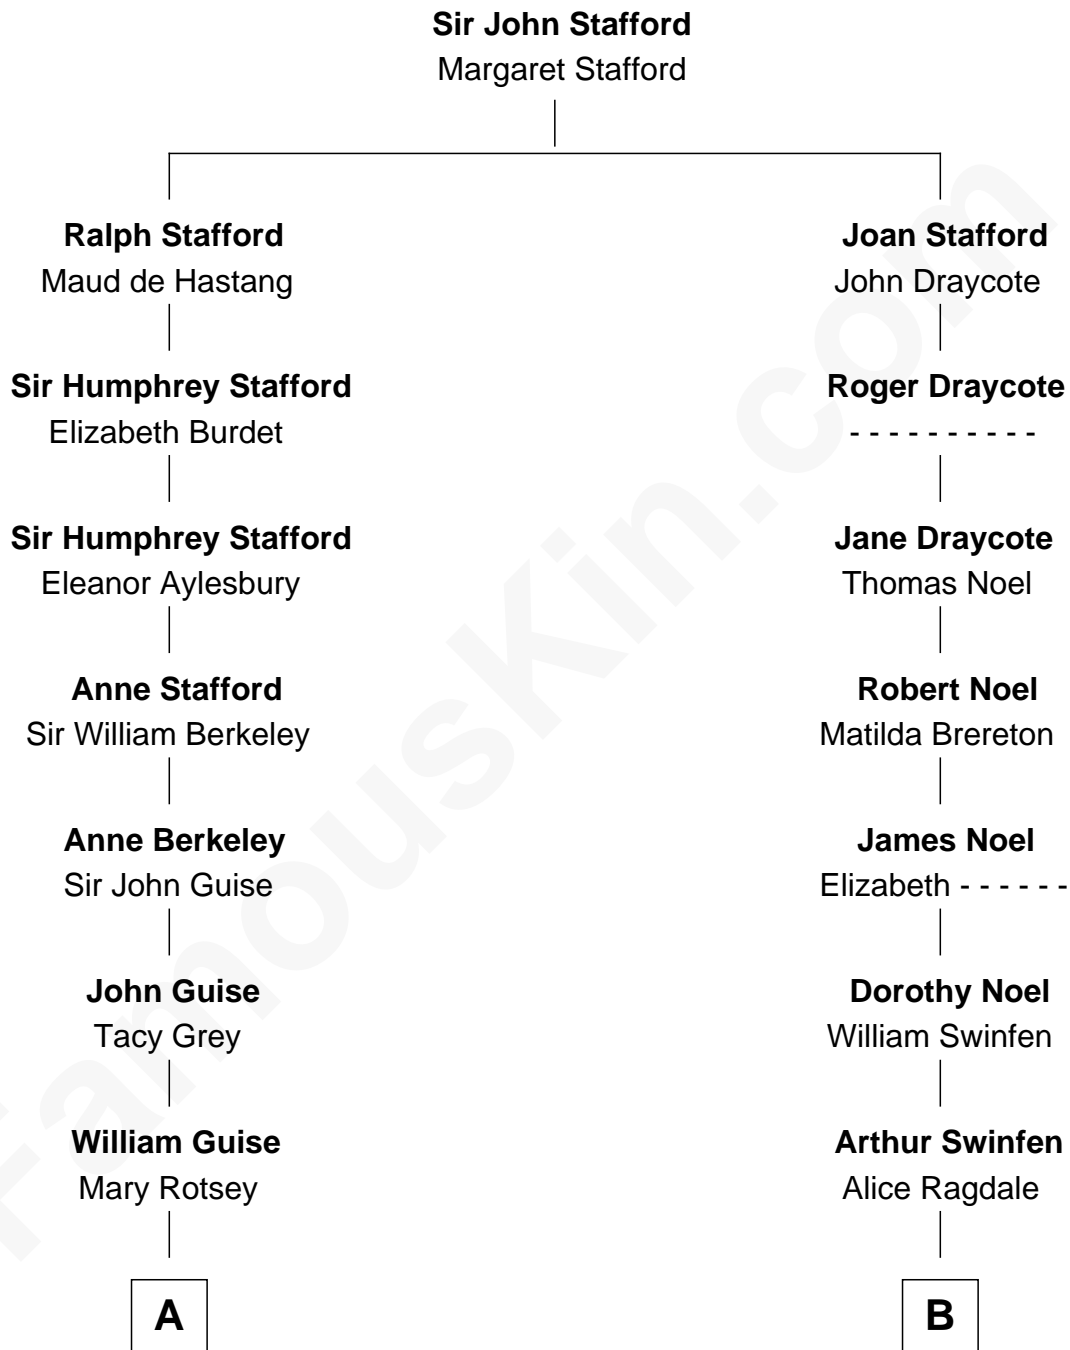

FamousKin.com Relationship Chart of

Raquel Welch

Movie Actress

13th cousin 6 times removed of

Daniel Carroll

Signer of the U.S. Constitution

C

—
Emery Stanford Hall
Clara Louise Adams

—
Josephine Sarah Hall
Armando Carlos Tejada

—
Raquel Welch
aka Raquel Welch

FamousKin.com