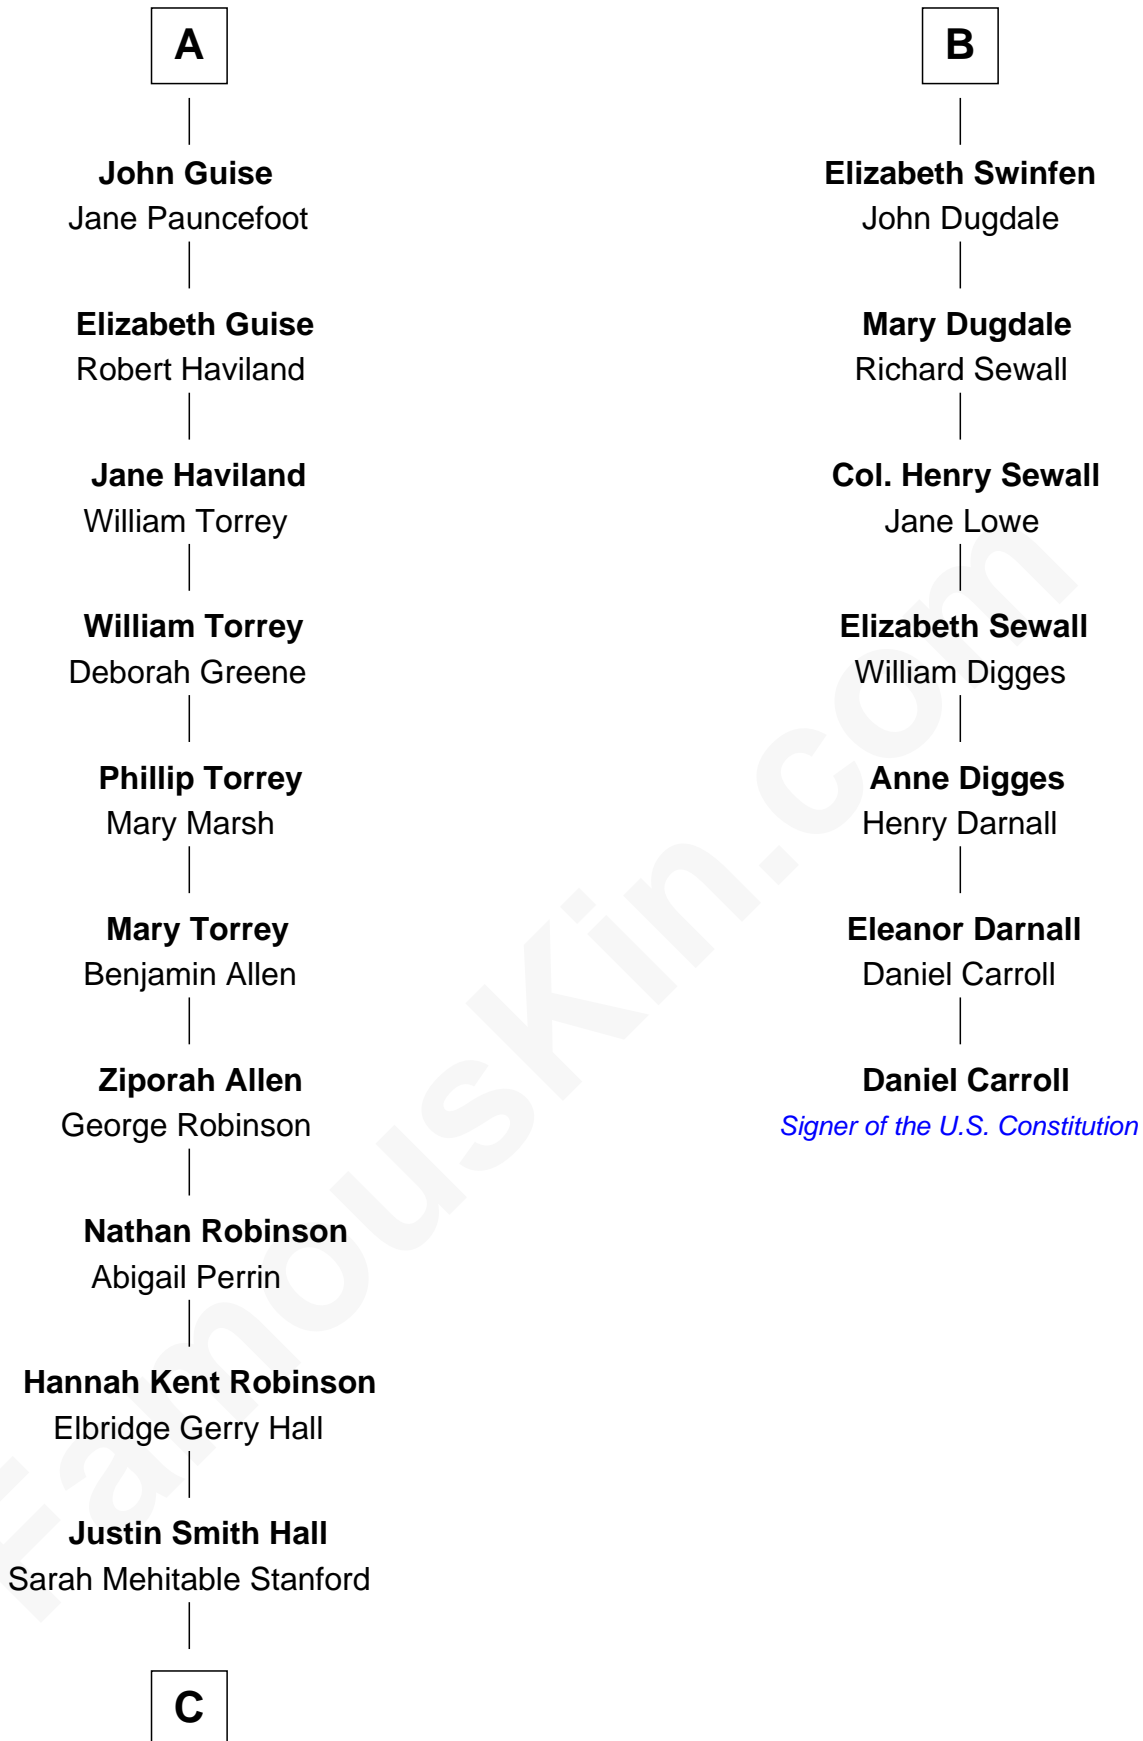

FamousKin.com Relationship Chart of

Raquel Welch

Movie Actress

13th cousin 6 times removed of

Daniel Carroll

Signer of the U.S. Constitution

C

—
Emery Stanford Hall
Clara Louise Adams

—
Josephine Sarah Hall
Armando Carlos Tejada

—
Raquel Welch
aka Raquel Welch

FamousKin.com