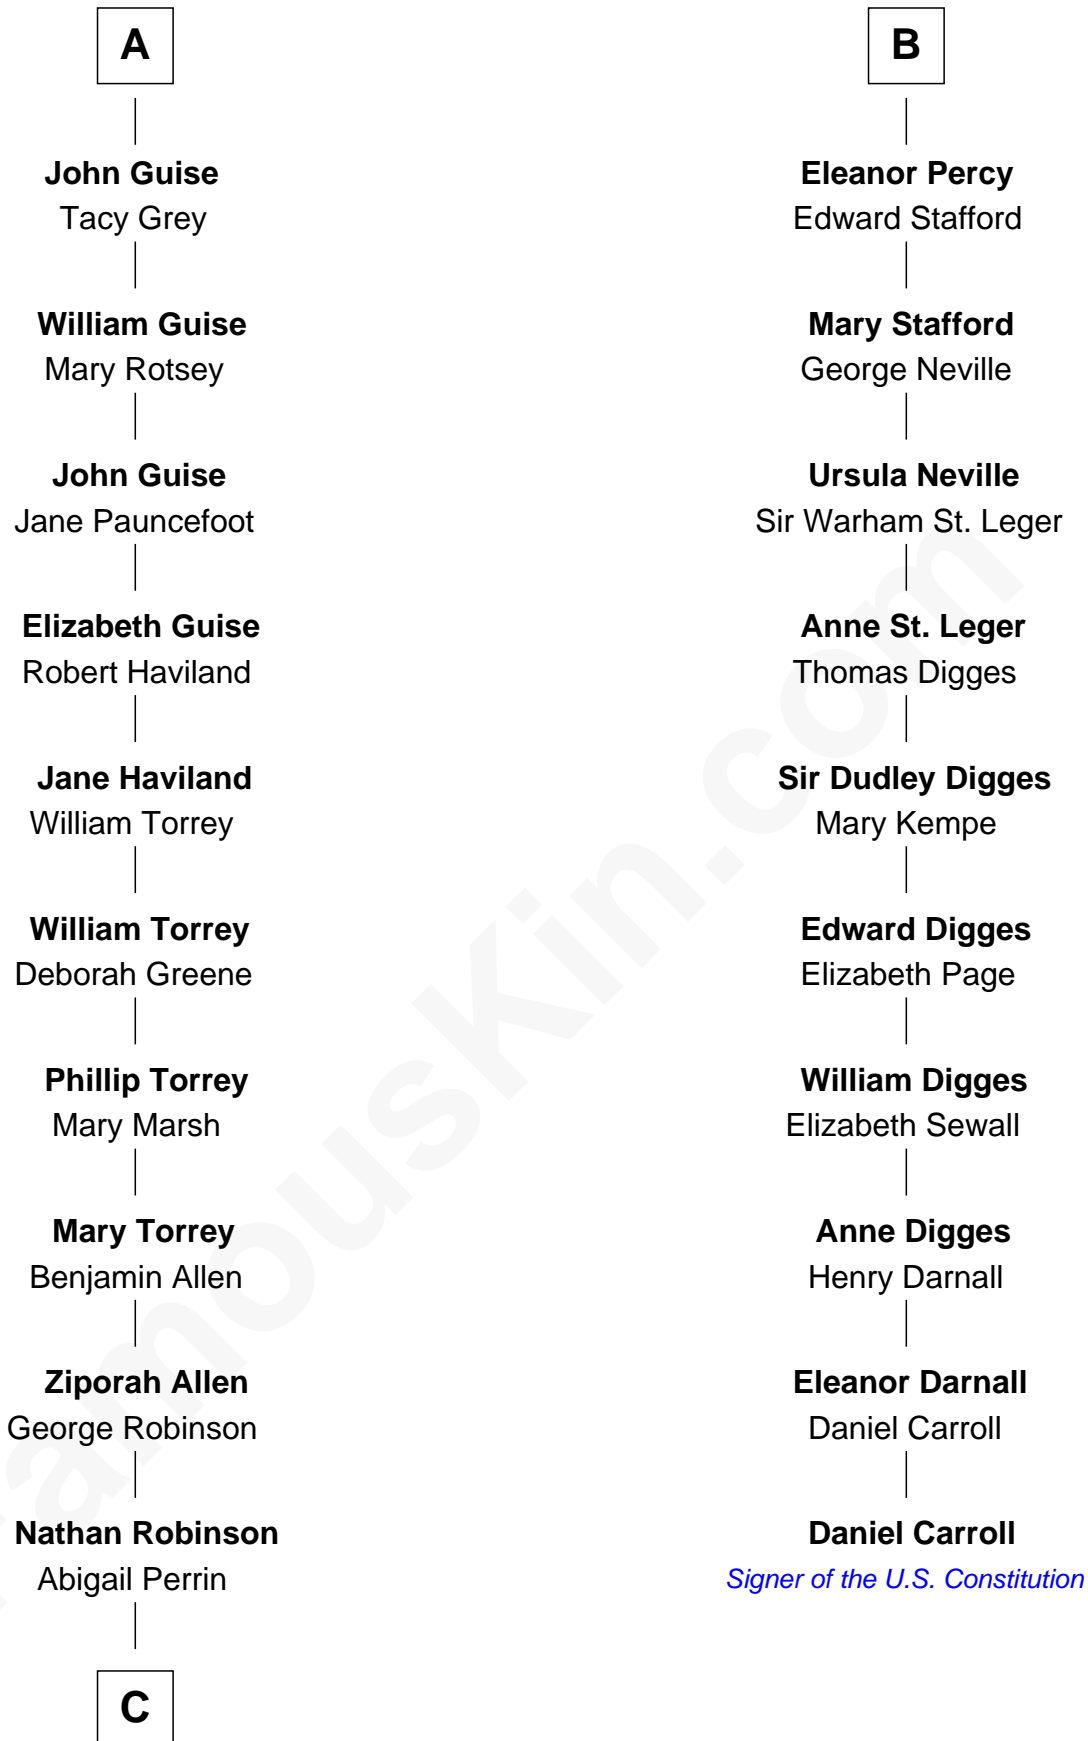

FamousKin.com Relationship Chart of

Raquel Welch

Movie Actress

16th cousin 5 times removed of

Daniel Carroll

Signer of the U.S. Constitution

Sir Thebaud de Verdun

*with wife
Elizabeth de Clare*

Elizabeth Bromwich

Margaret Beauchamp

Sir John Wysham

Sir Walter Devereux

Elizabeth Merbery

Alice Wysham

John de Guise

Anne Devereux

William Herbert

Sir John Guise

Anne Berkeley

Maud Herbert

Henry Percy

A

B

C

Hannah Kent Robinson

Elbridge Gerry Hall

Justin Smith Hall

Sarah Mehitable Stanford

Emery Stanford Hall

Clara Louise Adams

Josephine Sarah Hall

Armando Carlos Tejada