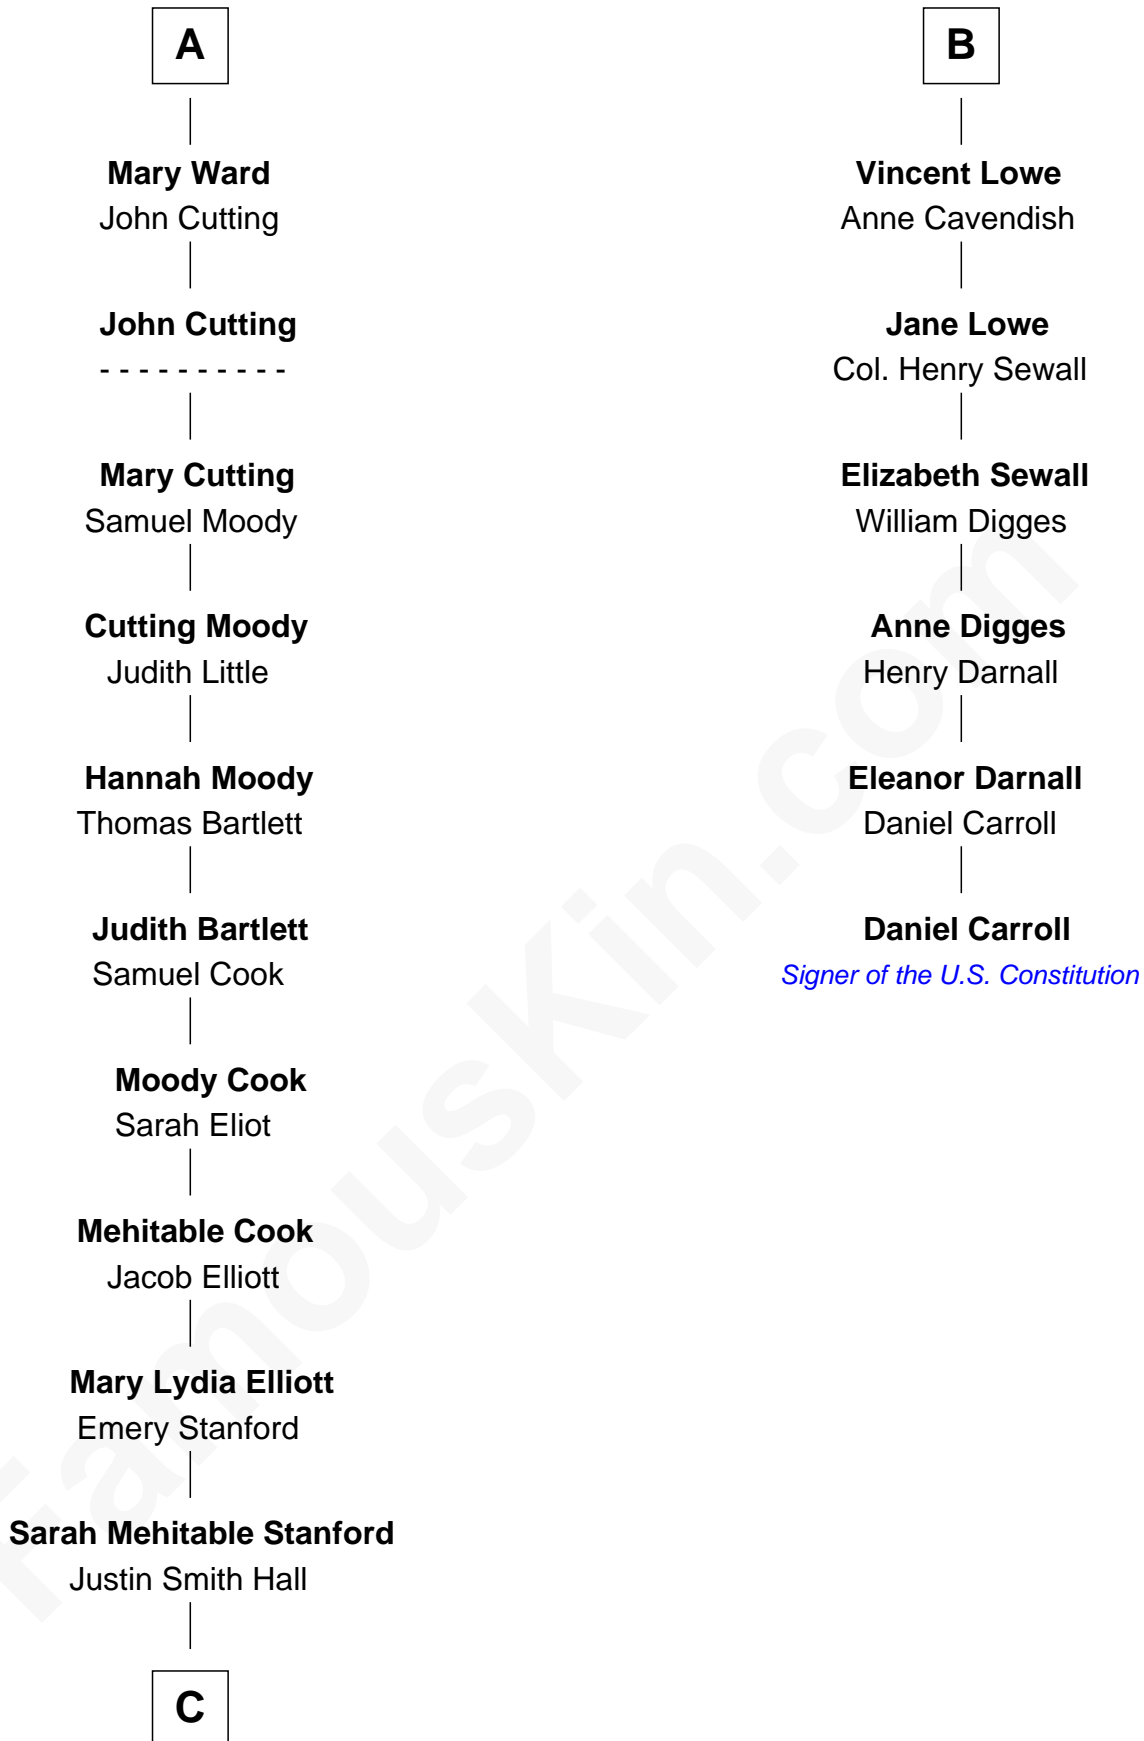

FamousKin.com Relationship Chart of

Raquel Welch

Movie Actress

12th cousin 7 times removed of

Daniel Carroll

Signer of the U.S. Constitution

C

—
Emery Stanford Hall

Clara Louise Adams

—
Josephine Sarah Hall

Armando Carlos Tejada

—
Raquel Welch

aka Raquel Welch

FamousKin.com