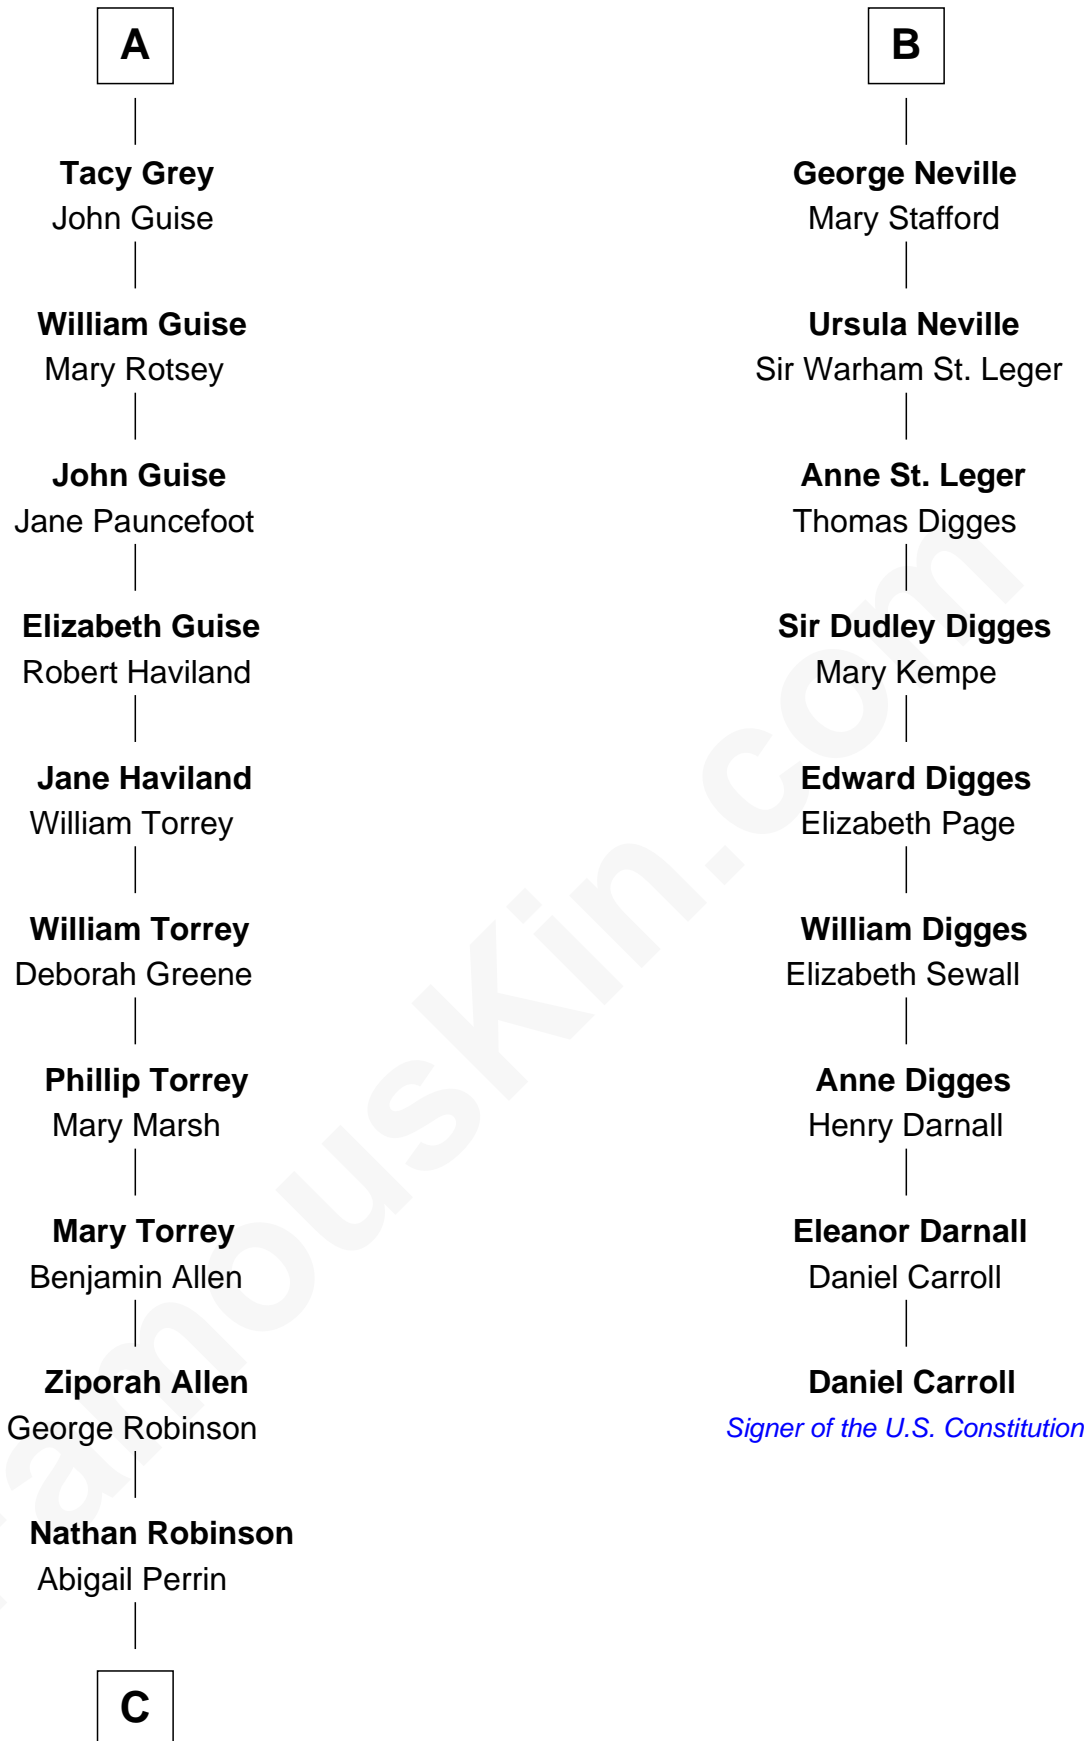

# FamousKin.com Relationship Chart of

**Raquel Welch**

*Movie Actress*

15th cousin 6 times removed of

**Daniel Carroll**

*Signer of the U.S. Constitution*

**C**

**Hannah Kent Robinson**

Elbridge Gerry Hall

**Justin Smith Hall**

Sarah Mehitable Stanford

**Emery Stanford Hall**

Clara Louise Adams

**Josephine Sarah Hall**

Armando Carlos Tejada

**Raquel Welch**

*aka Raquel Welch*

FamousKin.com