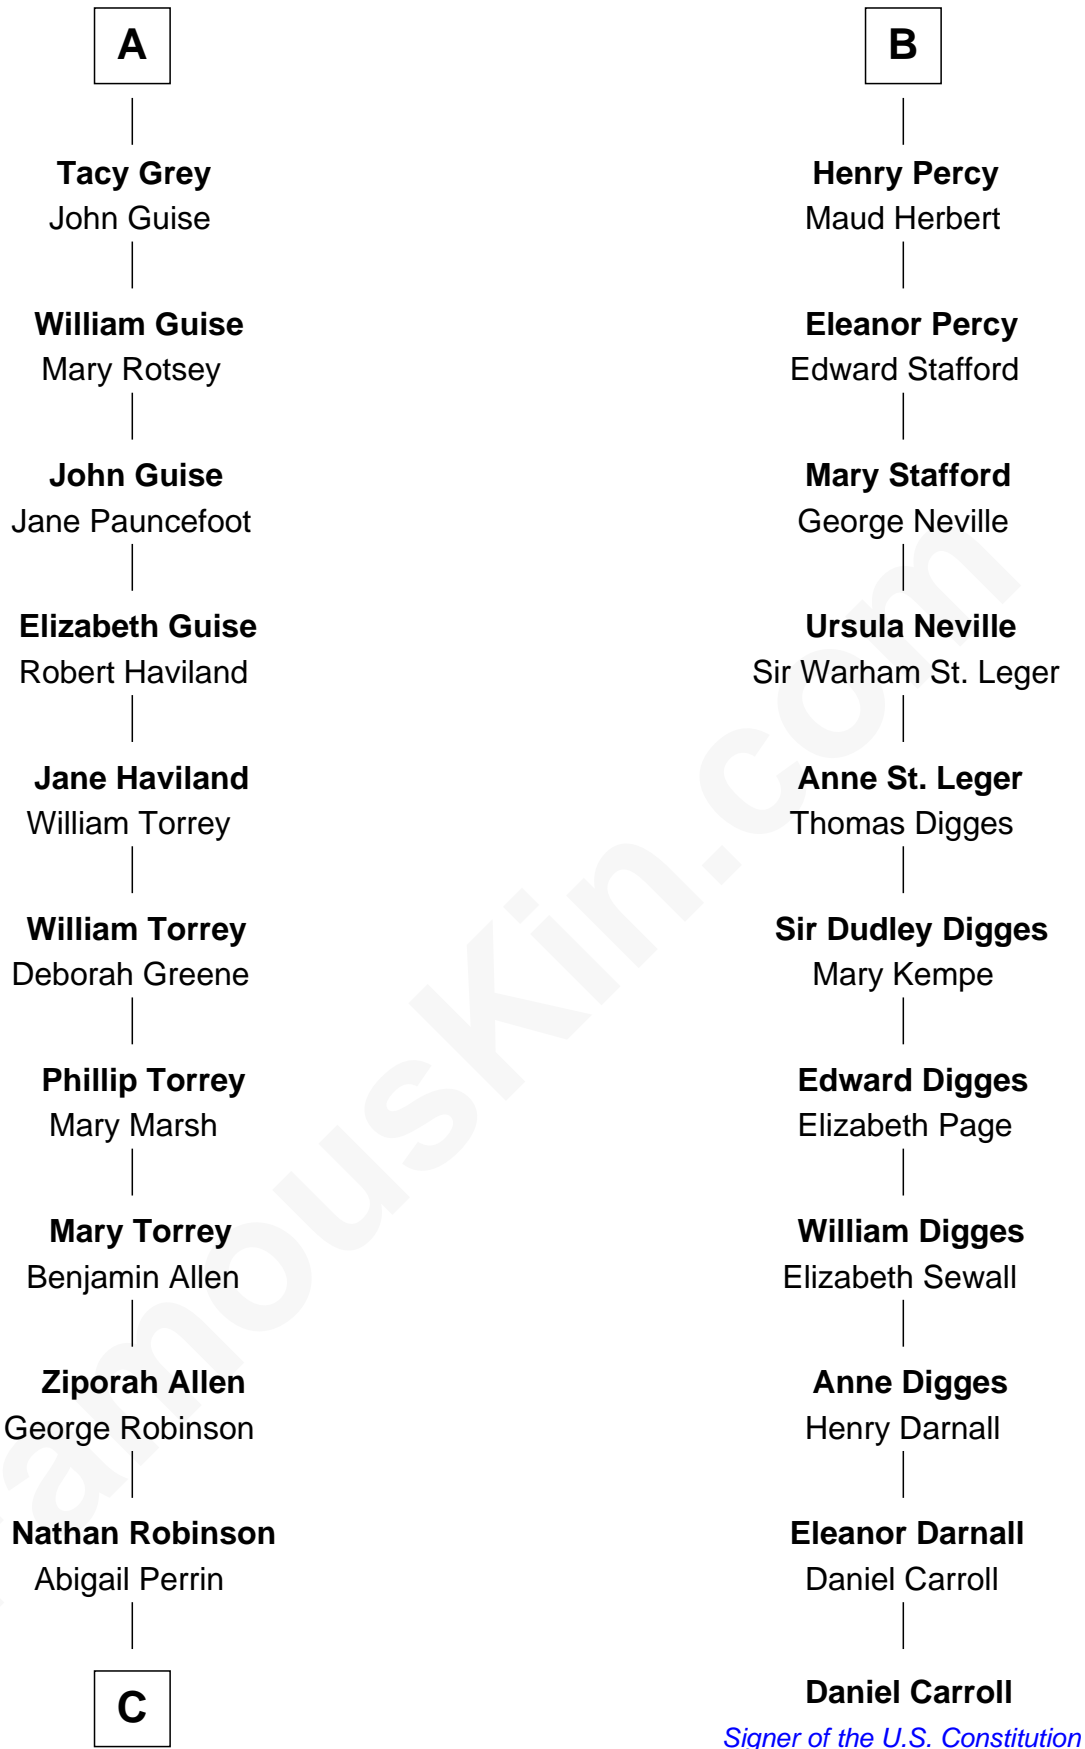

# FamousKin.com Relationship Chart of

**Raquel Welch**

*Movie Actress*

17th cousin 4 times removed of

**Daniel Carroll**

*Signer of the U.S. Constitution*

**Thomas de Clare**  
Juliana FitzMaurice

**Margaret de Clare**  
Bartholomew de Badlesmere

**Margery de Badlesmere**  
Sir William de Ros

**Thomas de Ros**  
Beatrice de Stafford

**Margaret de Ros**  
Sir Reynold Grey

**Sir John Grey**  
Constance de Holand

**Sir Edmund Grey**  
Katherine Percy

**Anne Grey**  
Sir John Grey

Probable

**A**

**Margaret de Clare**  
Bartholomew de Badlesmere

**Elizabeth de Badlesmere**  
Sir Edmund Mortimer

**Sir Roger de Mortimer**  
Philippa de Montagu

**Edmund Mortimer**  
Philippa Plantagenet

**Elizabeth Mortimer**  
Sir Henry Percy

**Sir Henry Percy**  
Eleanor Neville

**Sir Henry Percy**  
Eleanor Poynings

**B**

**C**

**Hannah Kent Robinson**

Elbridge Gerry Hall

**Justin Smith Hall**