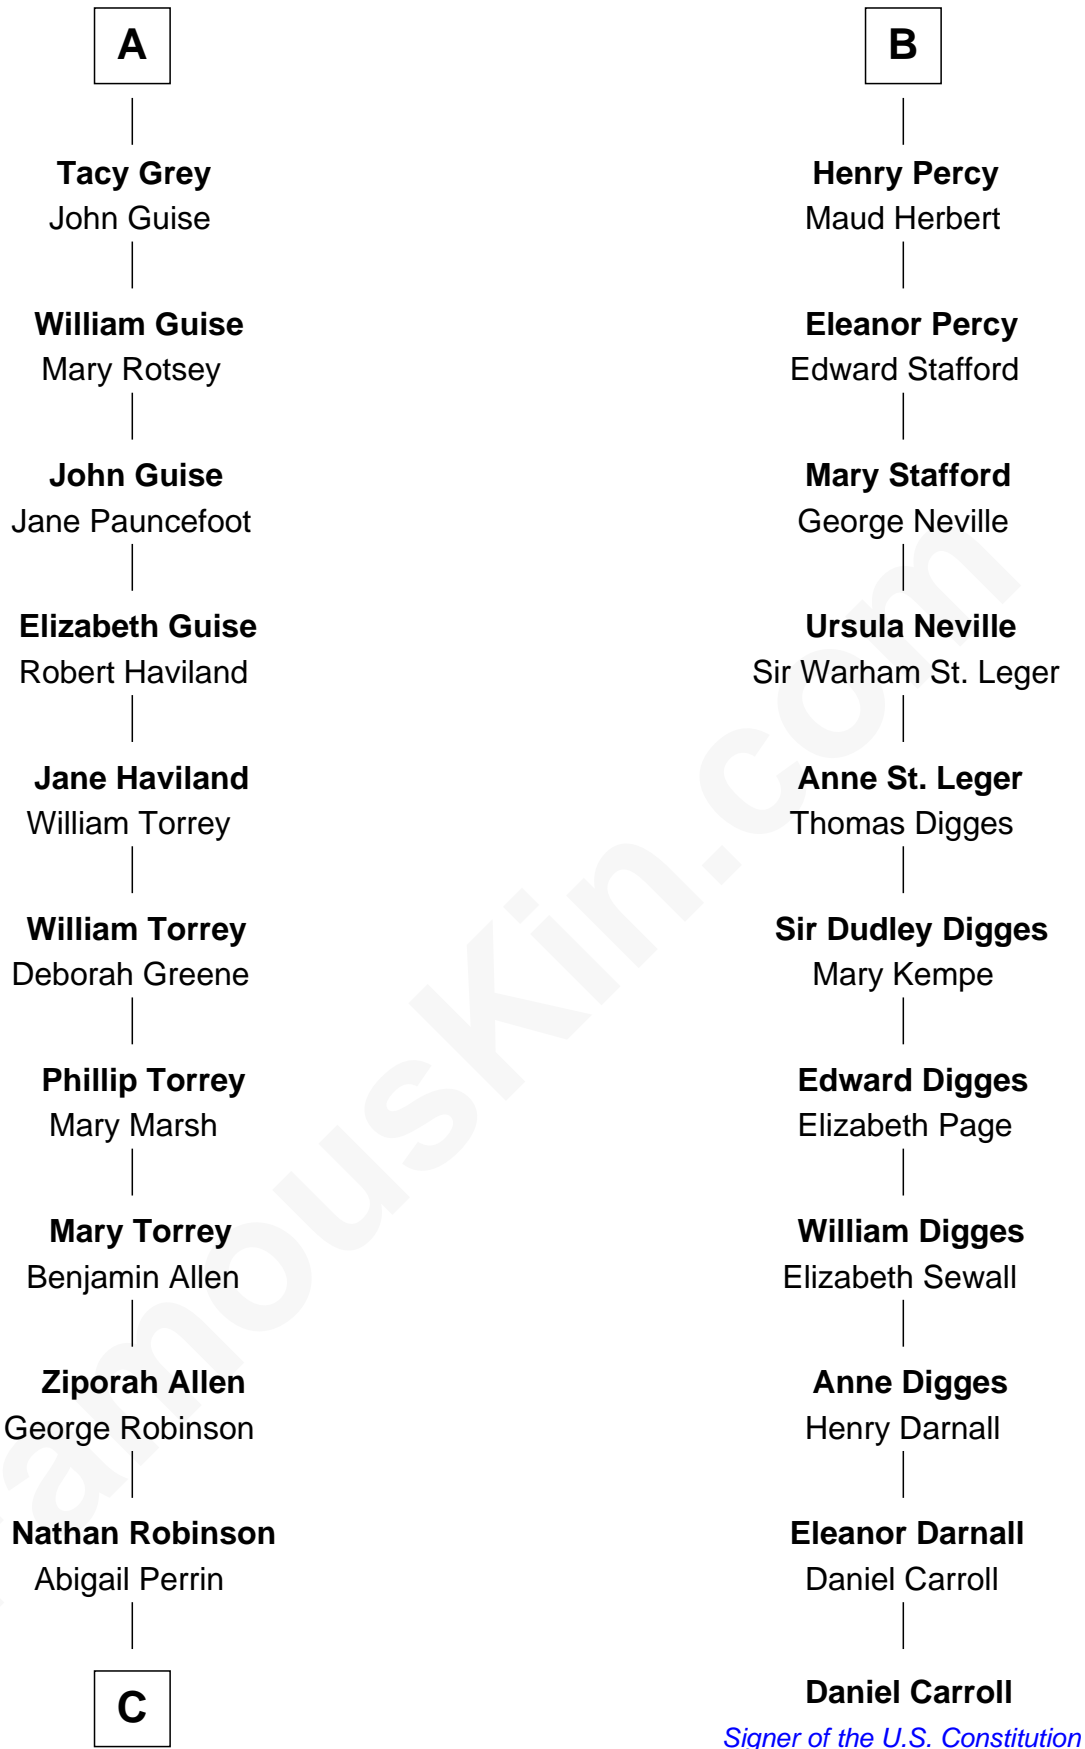

FamousKin.com Relationship Chart of

Raquel Welch
Movie Actress

17th cousin 4 times removed of

Daniel Carroll

Signer of the U.S. Constitution

Gunselm de Badlesmere

Bartholomew de Badlesmere

Margaret de Clare

Sir Edmund Grey

Katherine Percy

Anne Grey

Sir John Grey

Probable

A

Bartholomew de Badlesmere

Margaret de Clare

Elizabeth de Badlesmere

Sir Edmund Mortimer

Sir Roger de Mortimer

Philippa de Montagu

Edmund Mortimer

Philippa Plantagenet

Elizabeth Mortimer

Sir Henry Percy

Sir Henry Percy

Eleanor Neville

Sir Henry Percy

Eleanor Poynings

B

C

Hannah Kent Robinson

Elbridge Gerry Hall