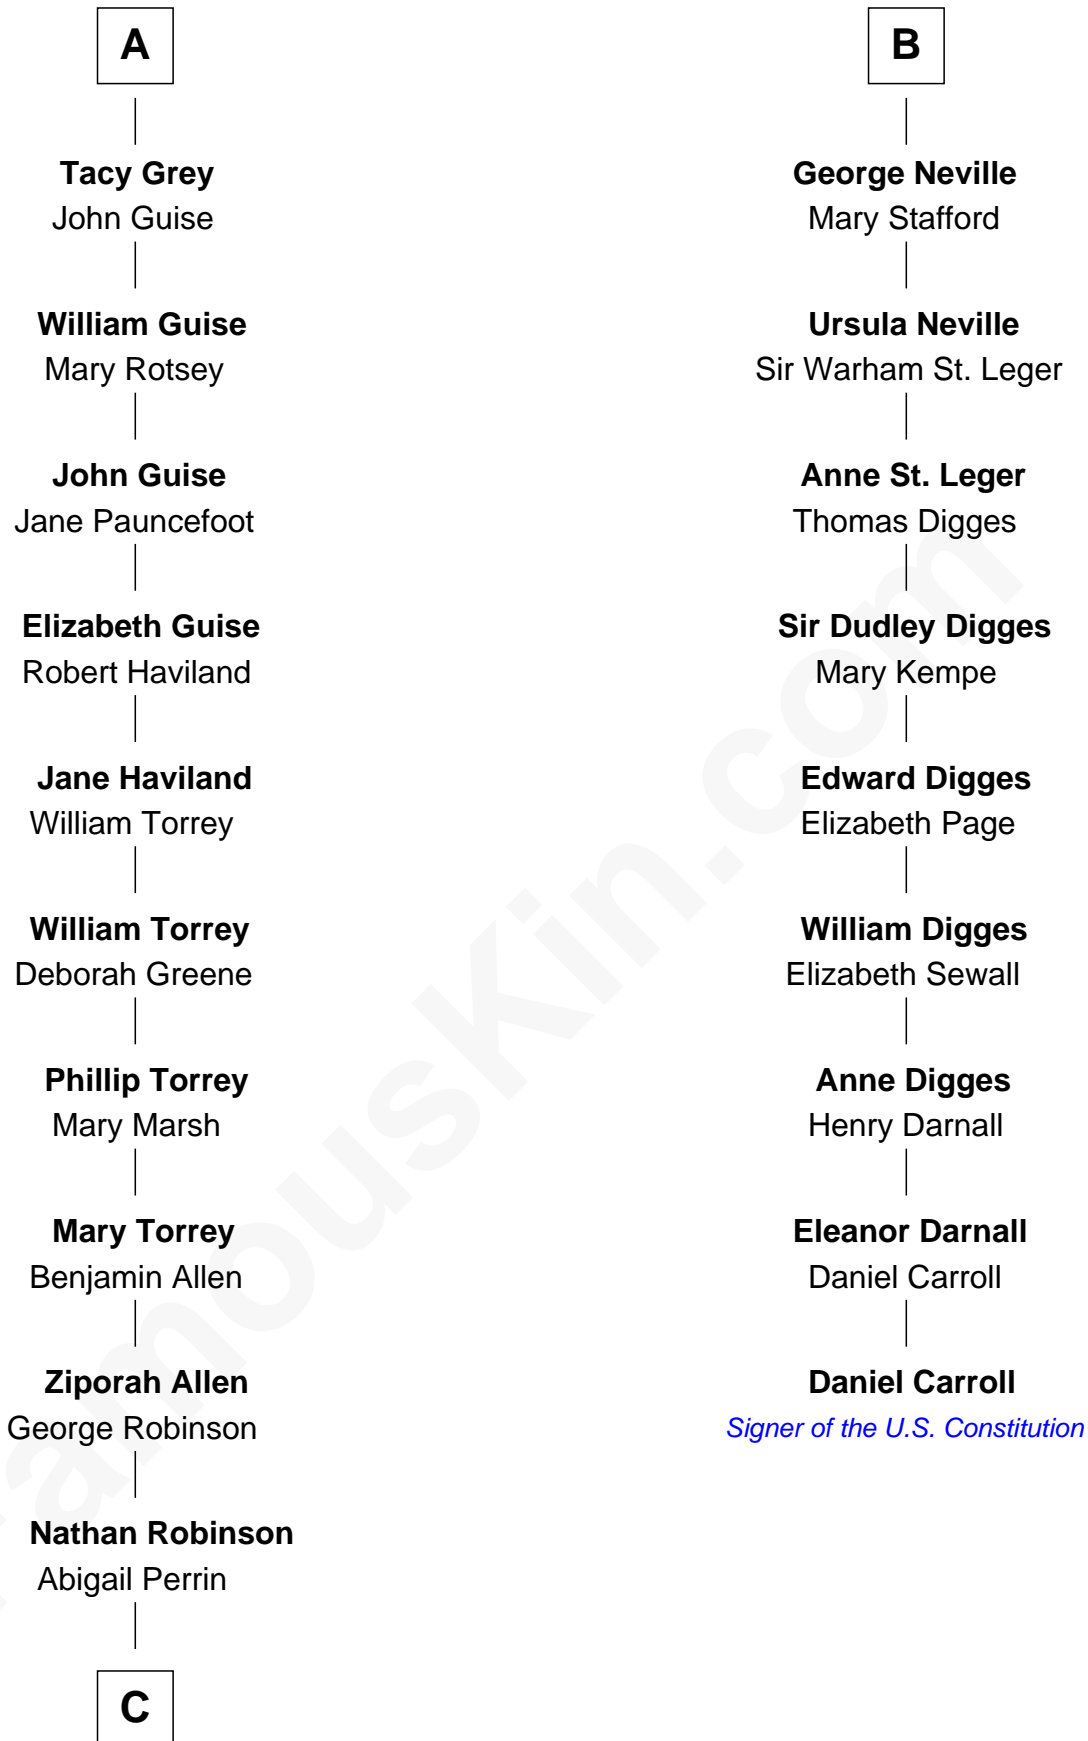

FamousKin.com Relationship Chart of

Raquel Welch
Movie Actress

15th cousin 6 times removed of

Daniel Carroll

Signer of the U.S. Constitution

C

Hannah Kent Robinson

Elbridge Gerry Hall

Justin Smith Hall

Sarah Mehitable Stanford

Emery Stanford Hall

Clara Louise Adams

Josephine Sarah Hall

Armando Carlos Tejada

Raquel Welch

aka Raquel Welch