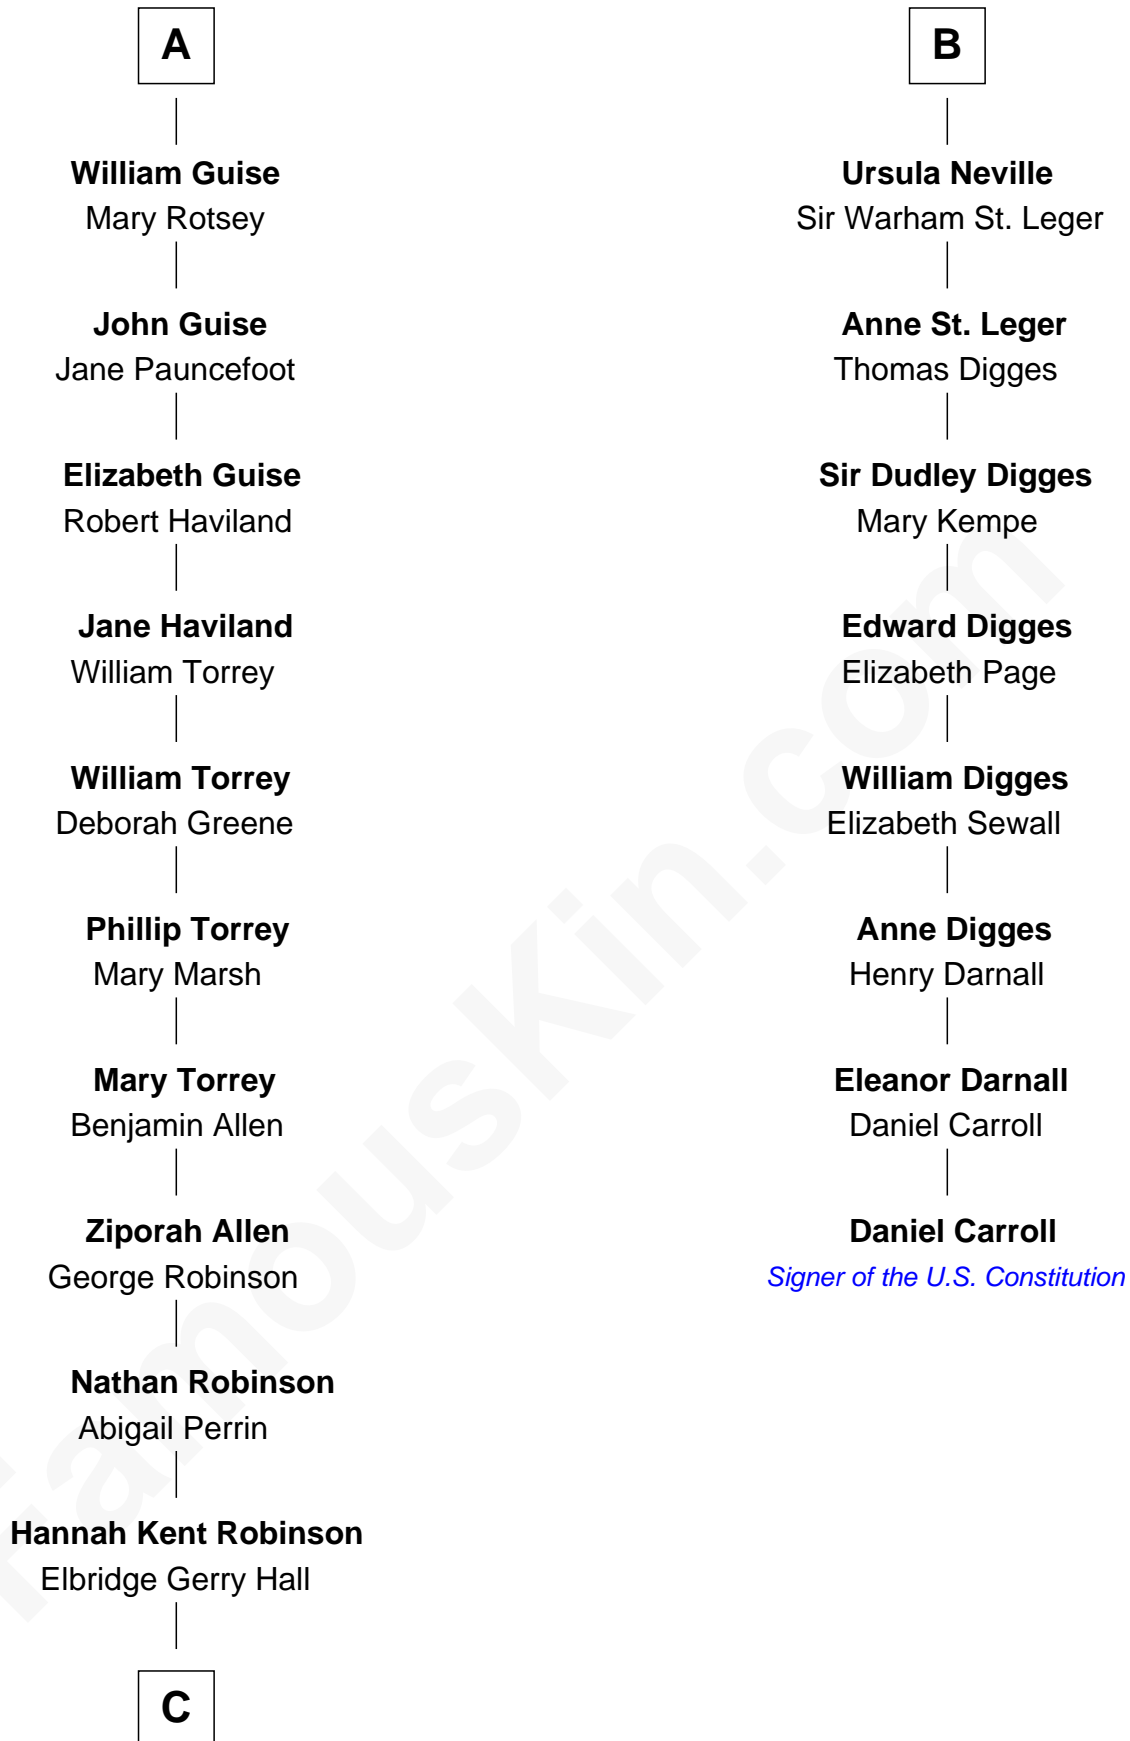

FamousKin.com Relationship Chart of

Raquel Welch

Movie Actress

14th cousin 6 times removed of

Daniel Carroll

Signer of the U.S. Constitution

Sir Maurice de Berkeley

Eve la Zouche

Katherine de Clyvedon

Sir John Berkeley

Elizabeth Betteshorne

Eleanor Berkeley

Sir Richard Poynings

Eleanor Poynings

Sir Henry Percy

Henry Percy

Maud Herbert

Eleanor Percy

Edward Stafford

Mary Stafford

George Neville

B

C

Justin Smith Hall
Sarah Mehitable Stanford

Emery Stanford Hall
Clara Louise Adams

Josephine Sarah Hall
Armando Carlos Tejada

Raquel Welch
aka Raquel Welch

FamousKin.com