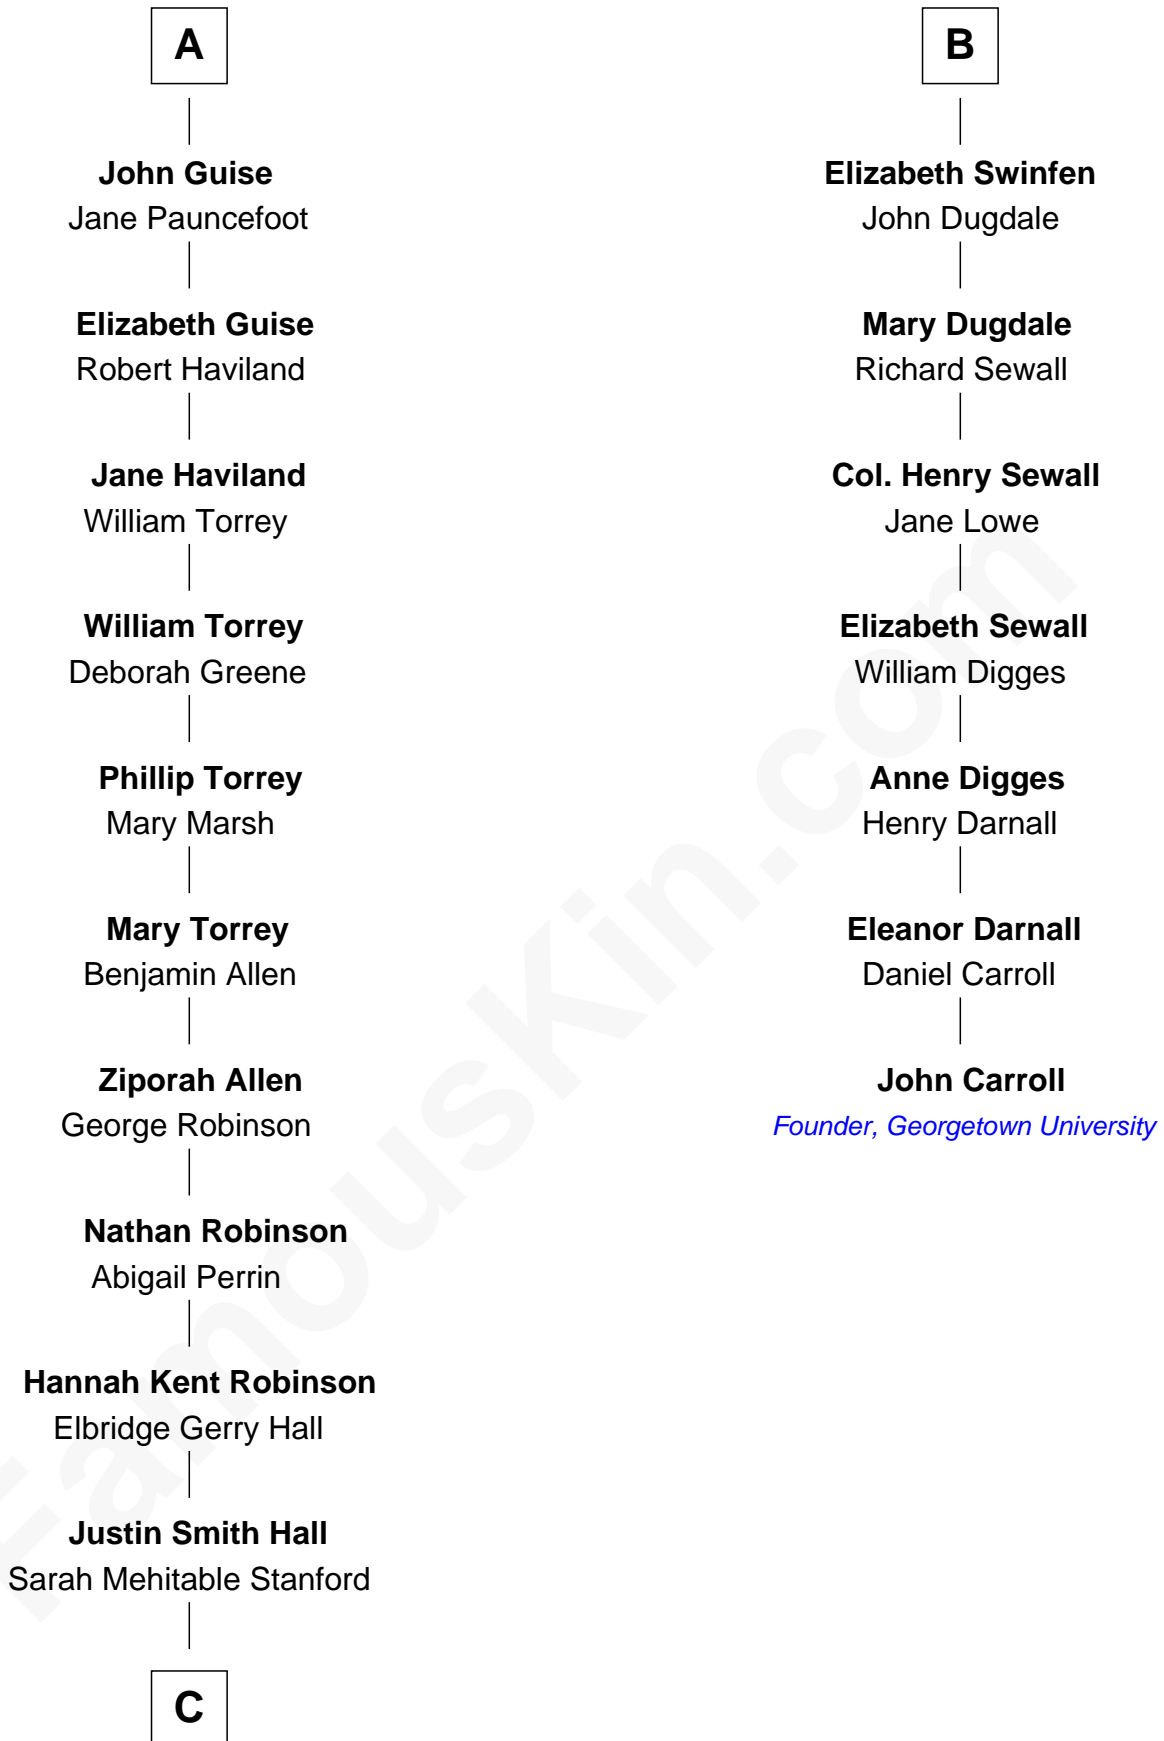

FamousKin.com Relationship Chart of

Raquel Welch

Movie Actress

13th cousin 6 times removed of

John Carroll

Founder of Georgetown University

C

—
Emery Stanford Hall

Clara Louise Adams

—
Josephine Sarah Hall

Armando Carlos Tejada

—
Raquel Welch

aka Raquel Welch

FamousKin.com