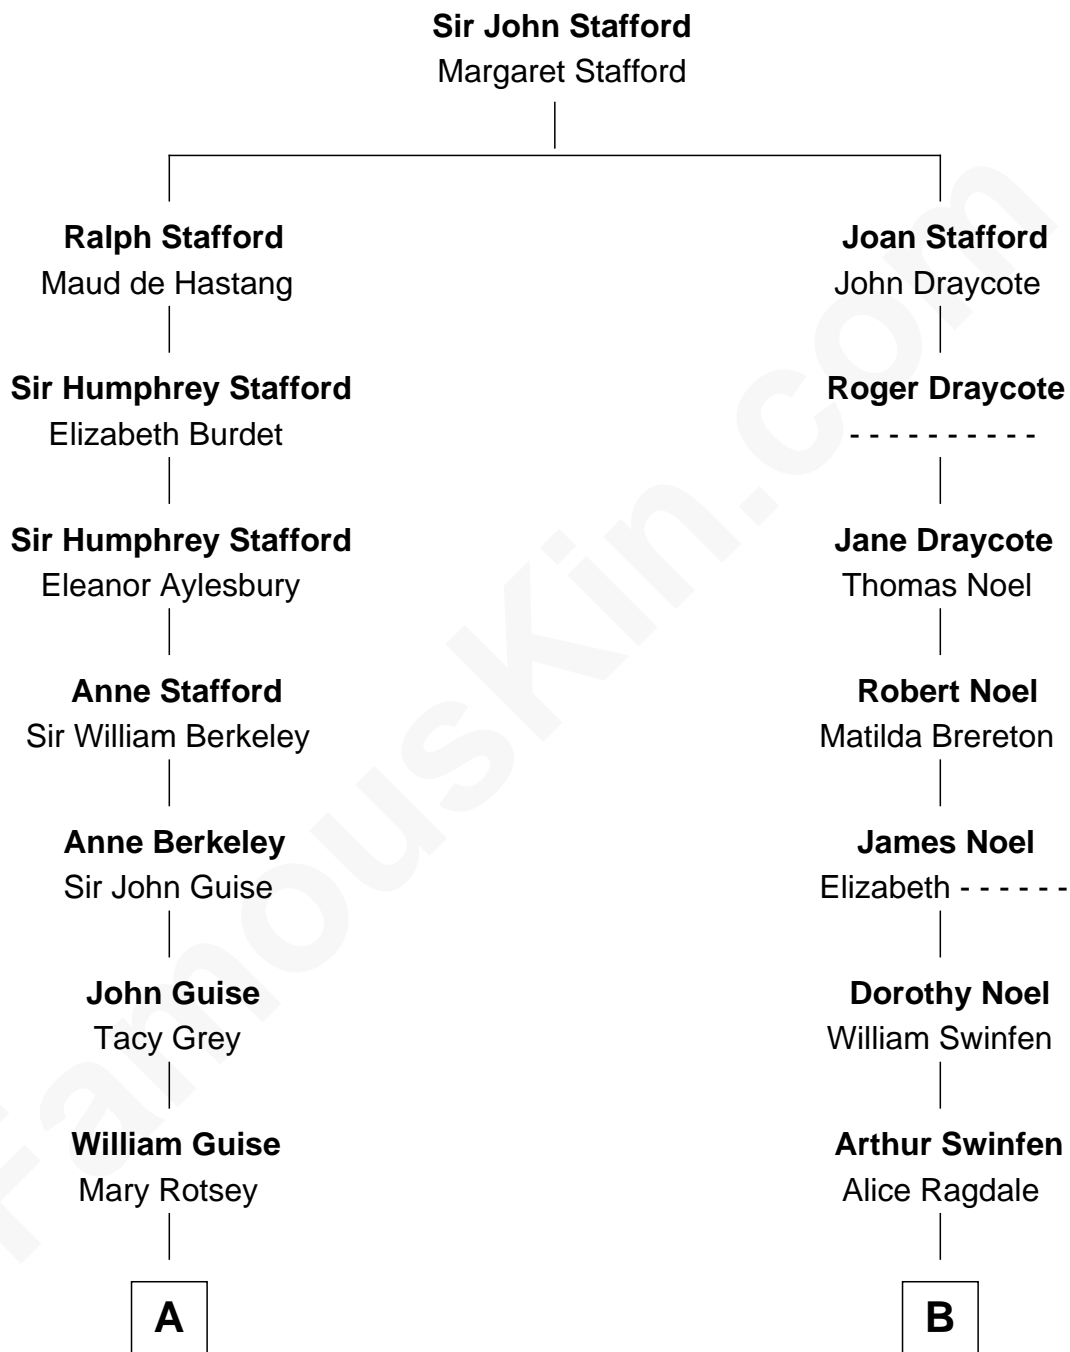

FamousKin.com Relationship Chart of

Raquel Welch

Movie Actress

13th cousin 6 times removed of

John Carroll

Founder of Georgetown University

C

—
Emery Stanford Hall

Clara Louise Adams

—
Josephine Sarah Hall

Armando Carlos Tejada

—
Raquel Welch

aka Raquel Welch

FamousKin.com