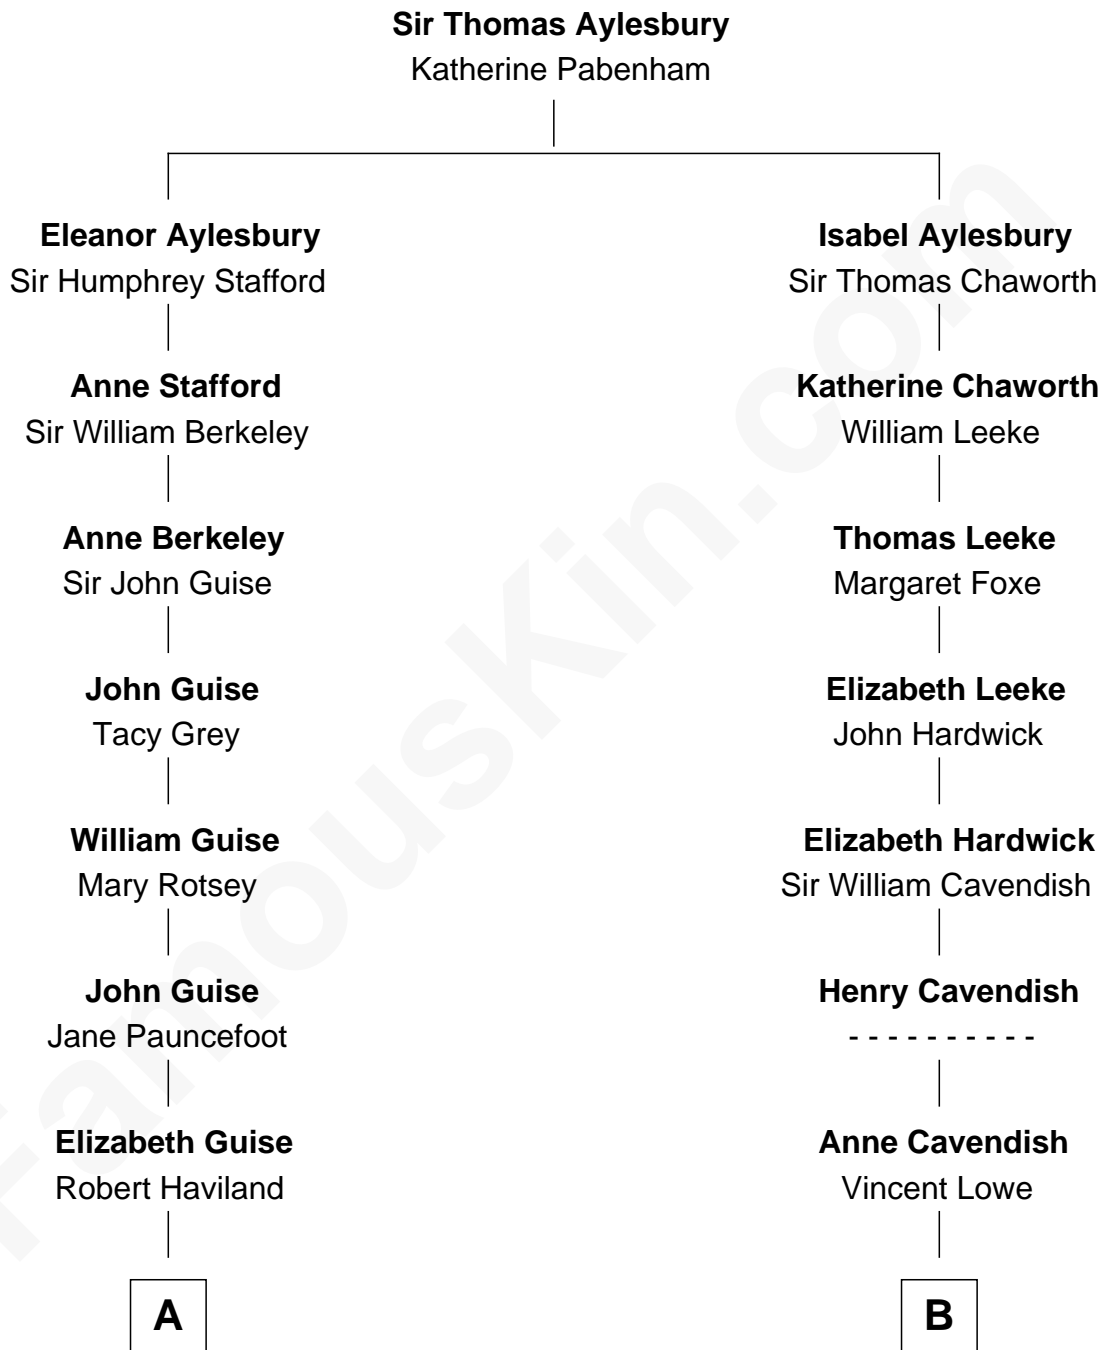

# FamousKin.com Relationship Chart of

**Raquel Welch**

*Movie Actress*

11th cousin 6 times removed of

**John Carroll**

*Founder of Georgetown University*

**A**

**Jane Haviland**  
William Torrey

**William Torrey**  
Deborah Greene

**Phillip Torrey**  
Mary Marsh

**Mary Torrey**  
Benjamin Allen

**Ziporah Allen**  
George Robinson

**Nathan Robinson**  
Abigail Perrin

**Hannah Kent Robinson**  
Elbridge Gerry Hall