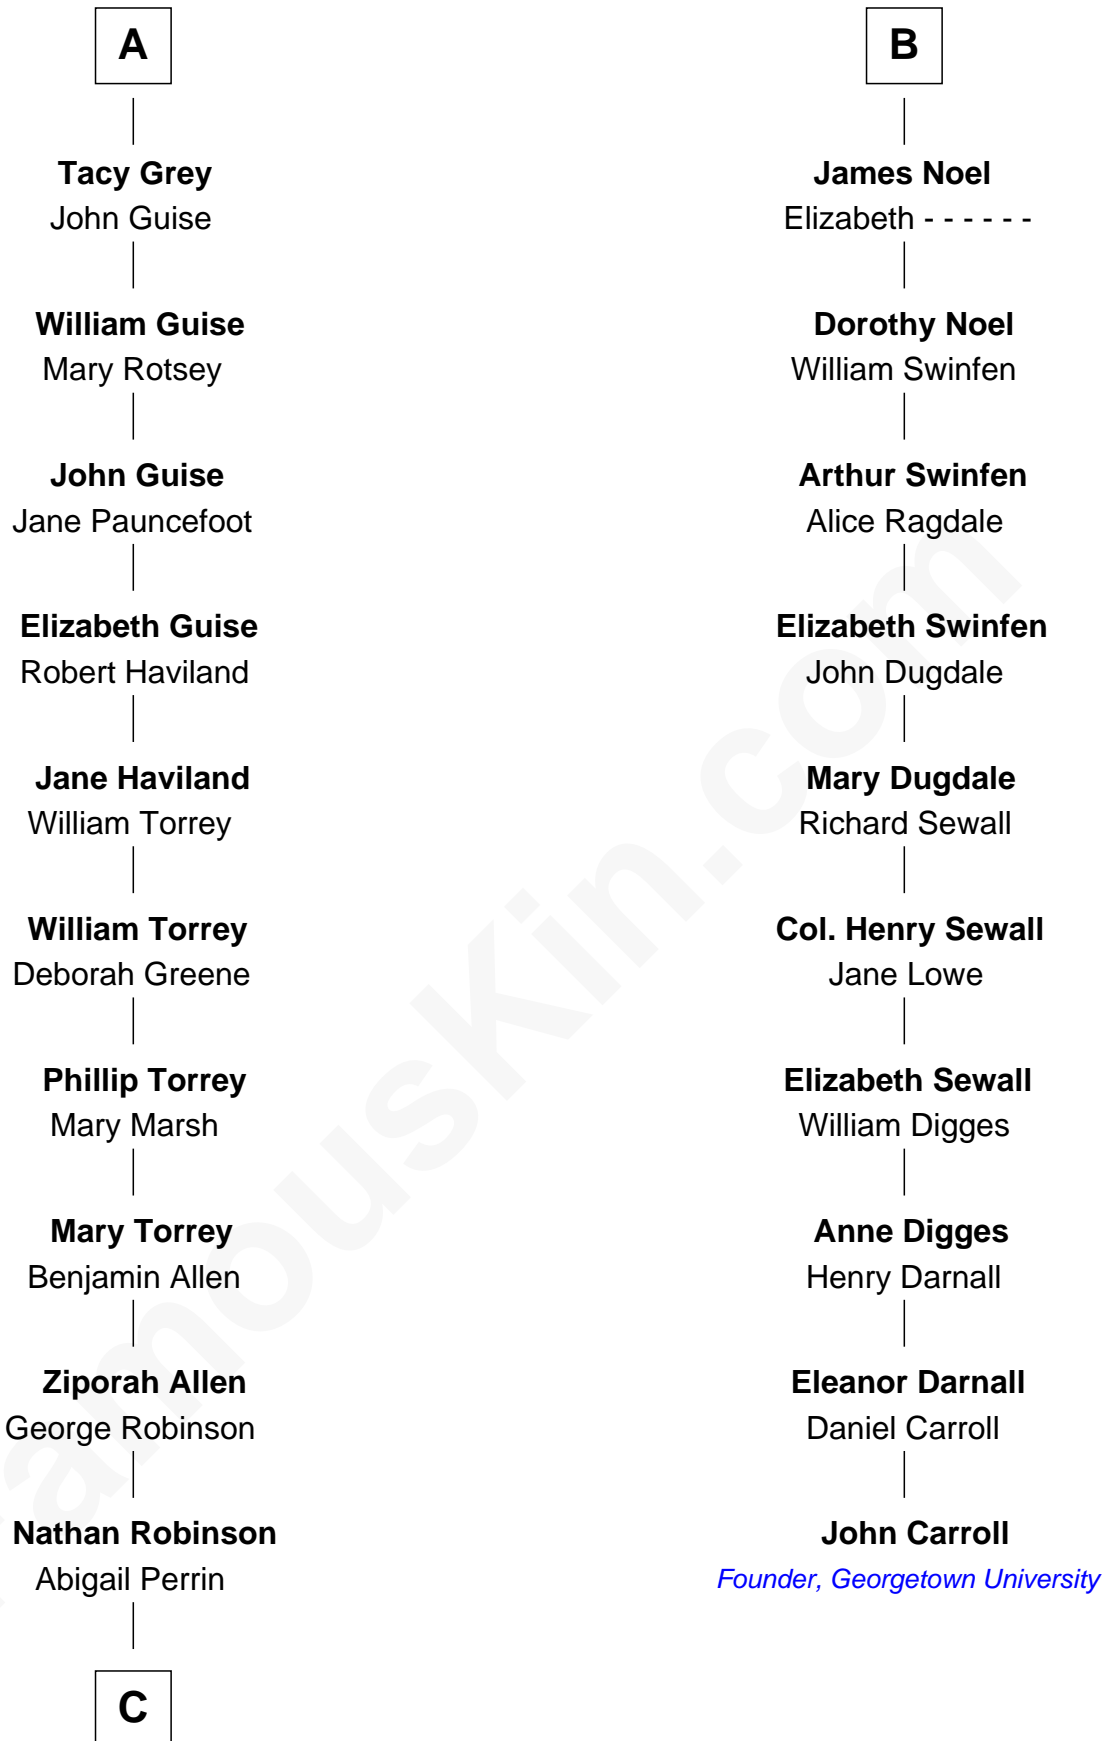

FamousKin.com Relationship Chart of

Raquel Welch

Movie Actress

16th cousin 5 times removed of

John Carroll

Founder of Georgetown University

Nicholas de Stafford

C

Hannah Kent Robinson

Elbridge Gerry Hall

Justin Smith Hall

Sarah Mehitable Stanford

Emery Stanford Hall

Clara Louise Adams

Josephine Sarah Hall

Armando Carlos Tejada