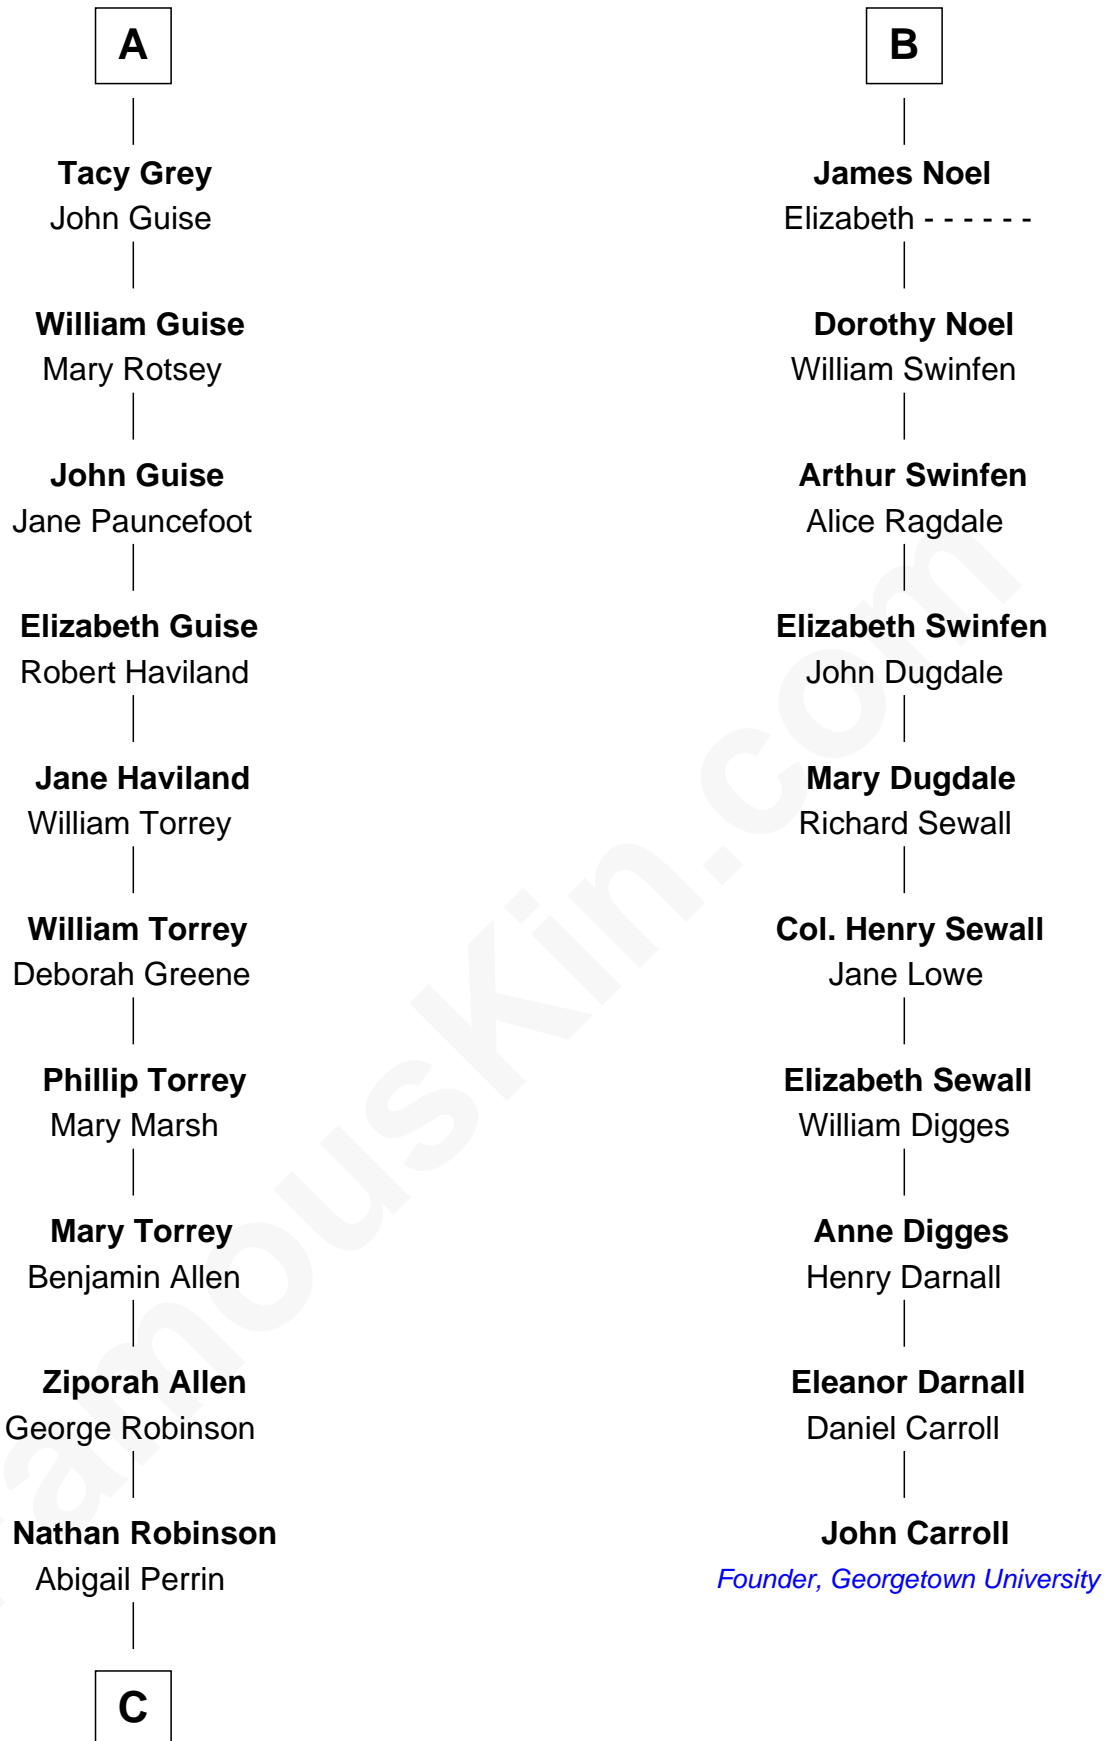

# FamousKin.com Relationship Chart of

**Raquel Welch**

*Movie Actress*

16th cousin 5 times removed of

**John Carroll**

*Founder of Georgetown University*

**C**

**Hannah Kent Robinson**

Elbridge Gerry Hall

**Justin Smith Hall**

Sarah Mehitable Stanford

**Emery Stanford Hall**

Clara Louise Adams

**Josephine Sarah Hall**

Armando Carlos Tejada

**Raquel Welch**

*aka Raquel Welch*

FamousKin.com