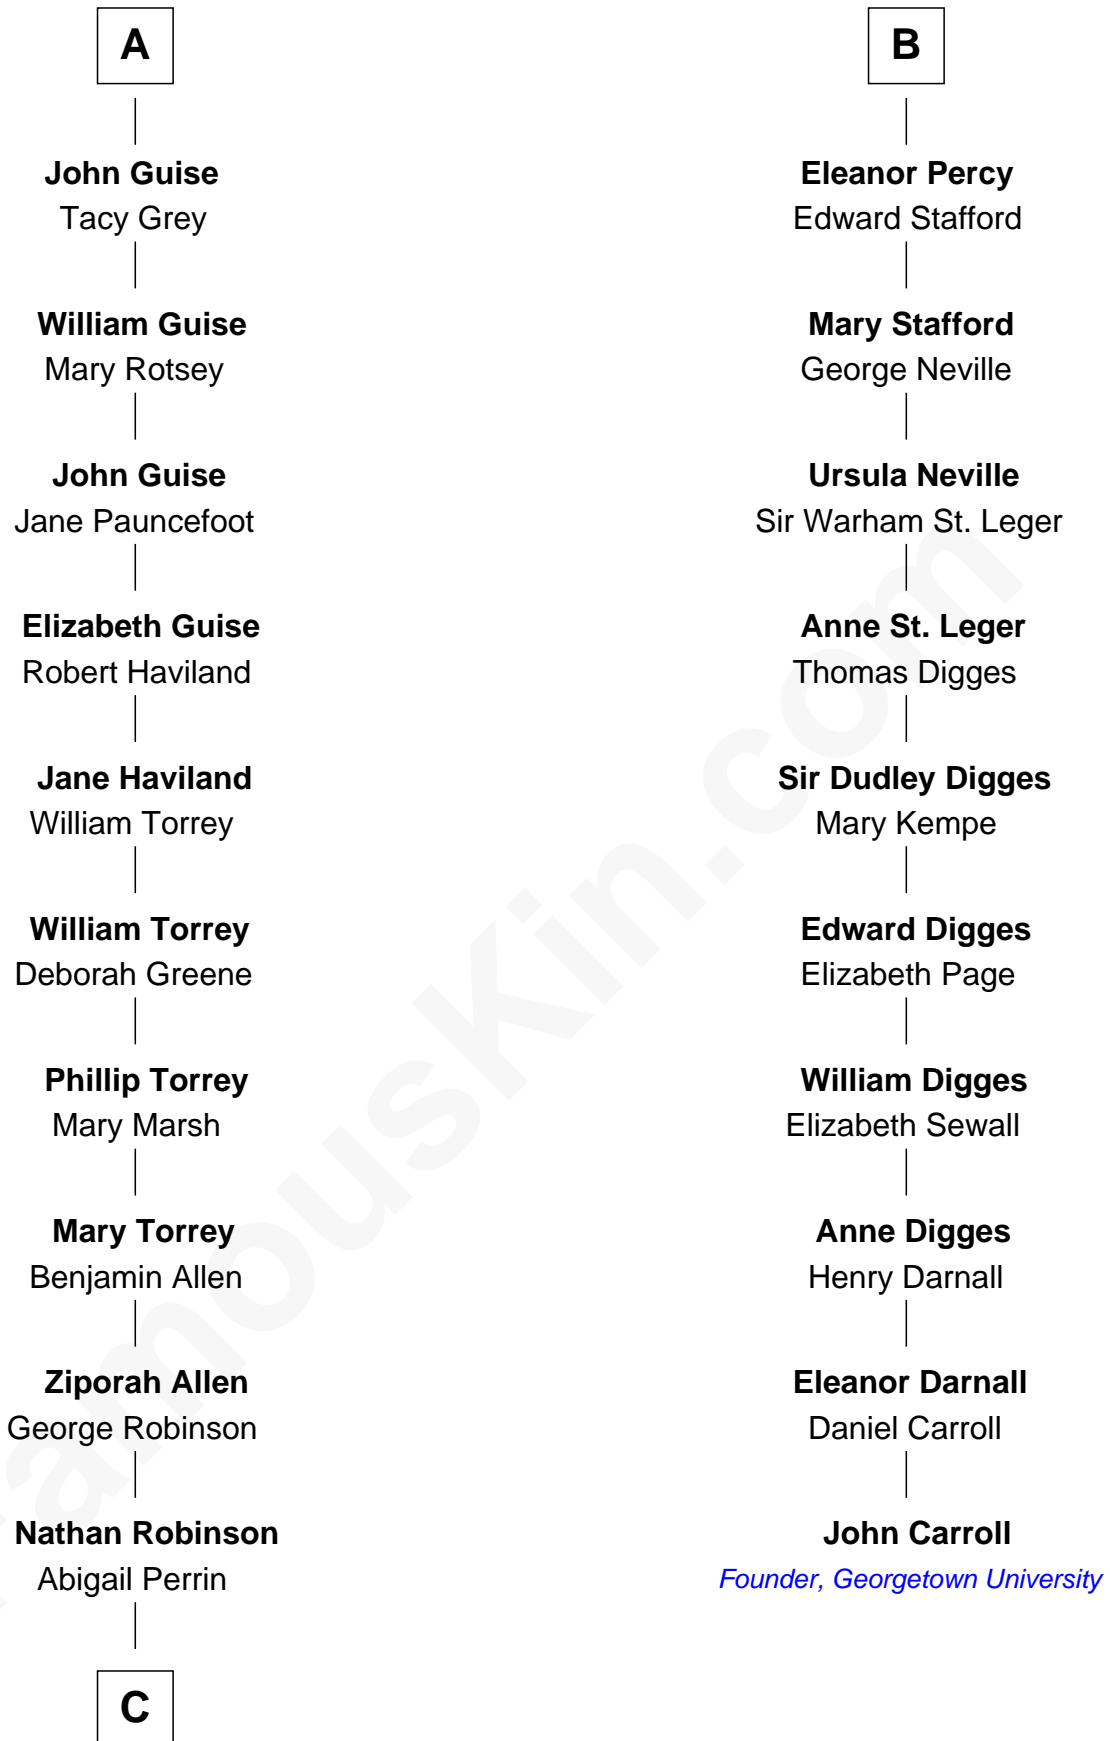

FamousKin.com Relationship Chart of

Raquel Welch

Movie Actress

16th cousin 5 times removed of

John Carroll

Founder of Georgetown University

C

Hannah Kent Robinson

Elbridge Gerry Hall

Justin Smith Hall

Sarah Mehitable Stanford

Emery Stanford Hall

Clara Louise Adams

Josephine Sarah Hall

Armando Carlos Tejada

Raquel Welch

aka Raquel Welch