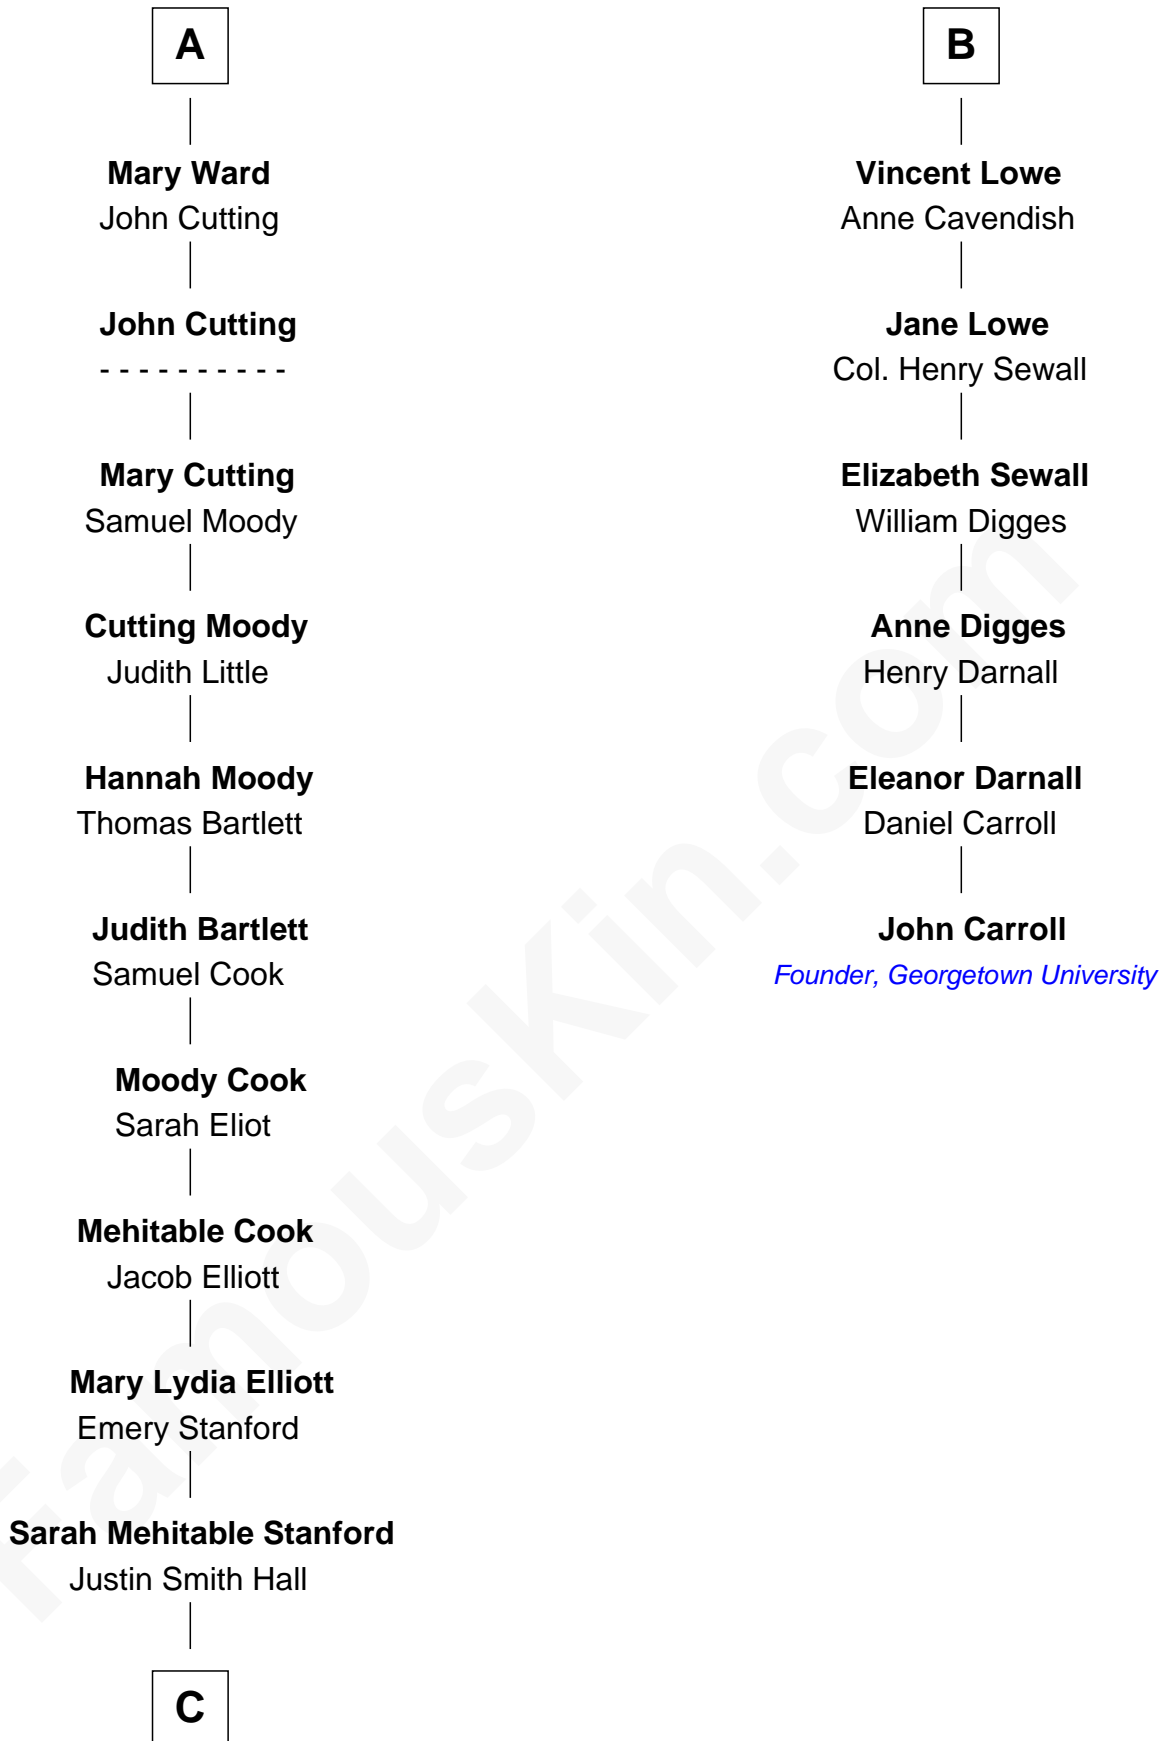

# FamousKin.com Relationship Chart of

**Raquel Welch**

*Movie Actress*

12th cousin 7 times removed of

**John Carroll**

*Founder of Georgetown University*

**C**

—  
**Emery Stanford Hall**  
Clara Louise Adams

—  
**Josephine Sarah Hall**  
Armando Carlos Tejada

—  
**Raquel Welch**  
*aka Raquel Welch*

FamousKin.com