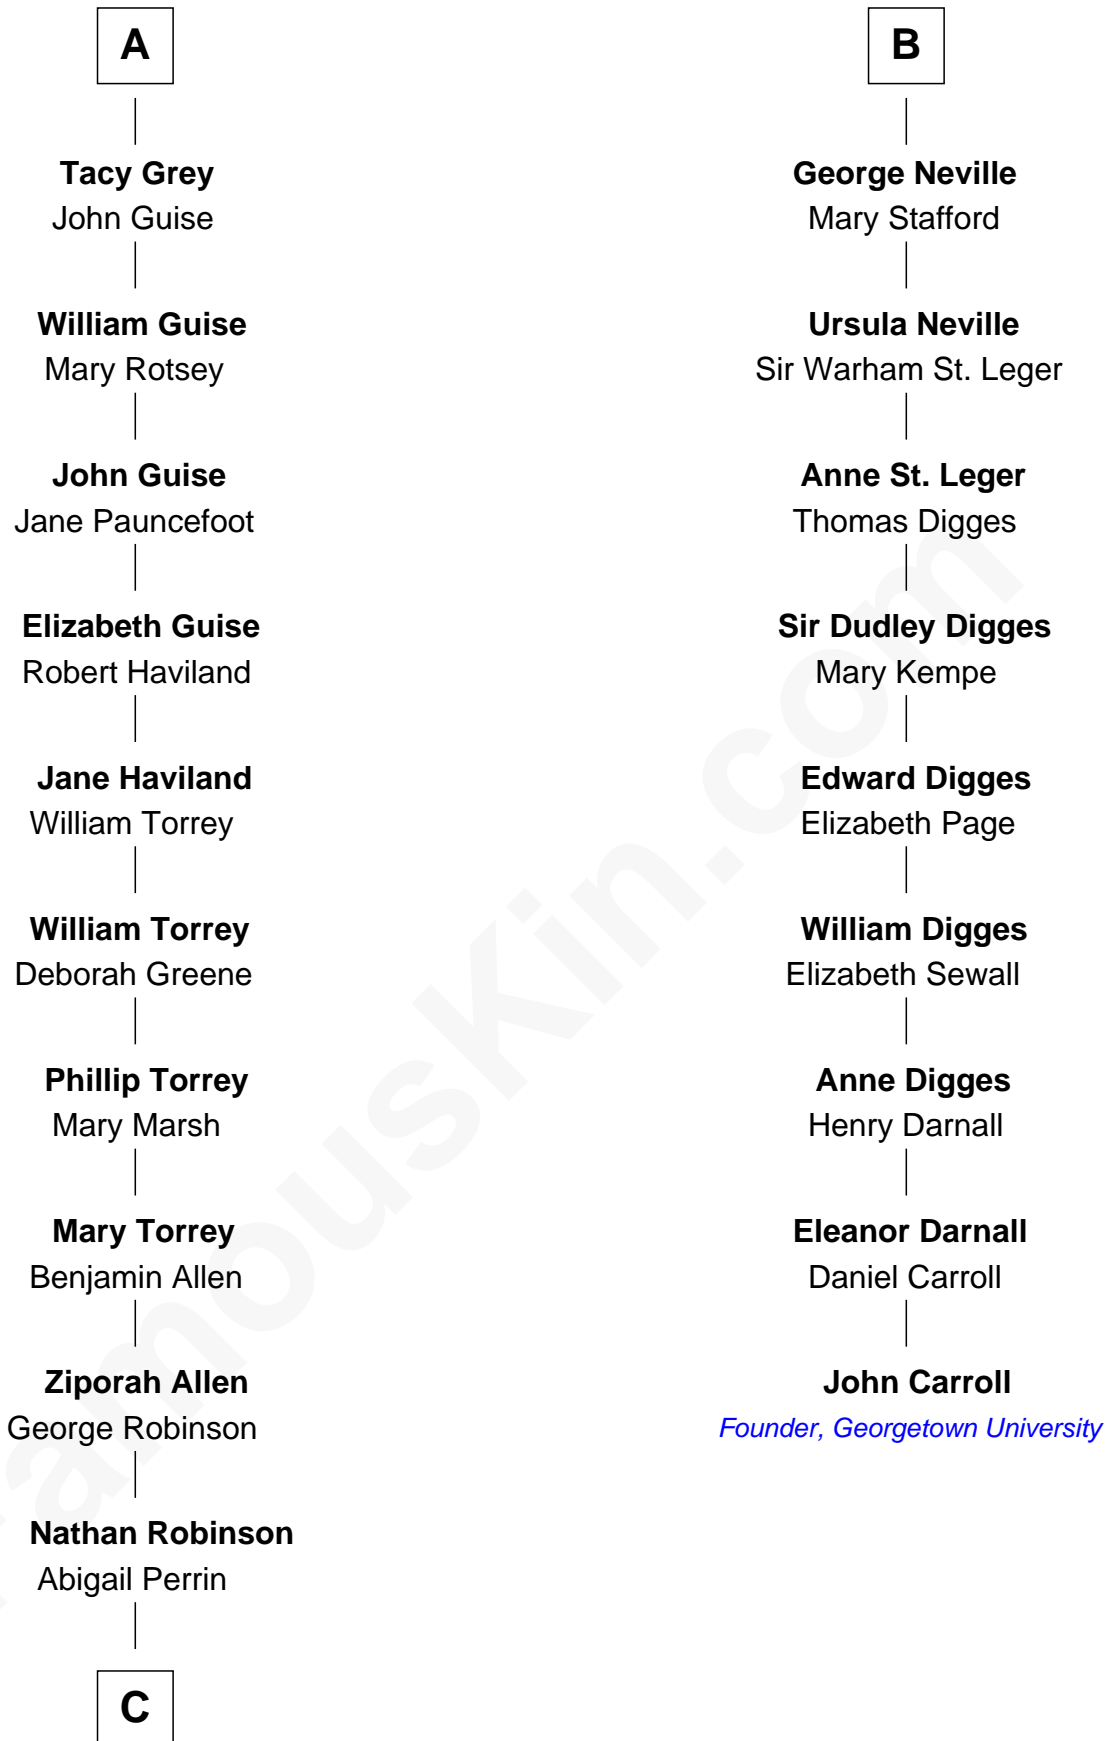

# FamousKin.com Relationship Chart of

**Raquel Welch**

*Movie Actress*

15th cousin 6 times removed of

**John Carroll**

*Founder of Georgetown University*

**C**

**Hannah Kent Robinson**

Elbridge Gerry Hall

**Justin Smith Hall**

Sarah Mehitable Stanford

**Emery Stanford Hall**

Clara Louise Adams

**Josephine Sarah Hall**

Armando Carlos Tejada

**Raquel Welch**

*aka Raquel Welch*

FamousKin.com