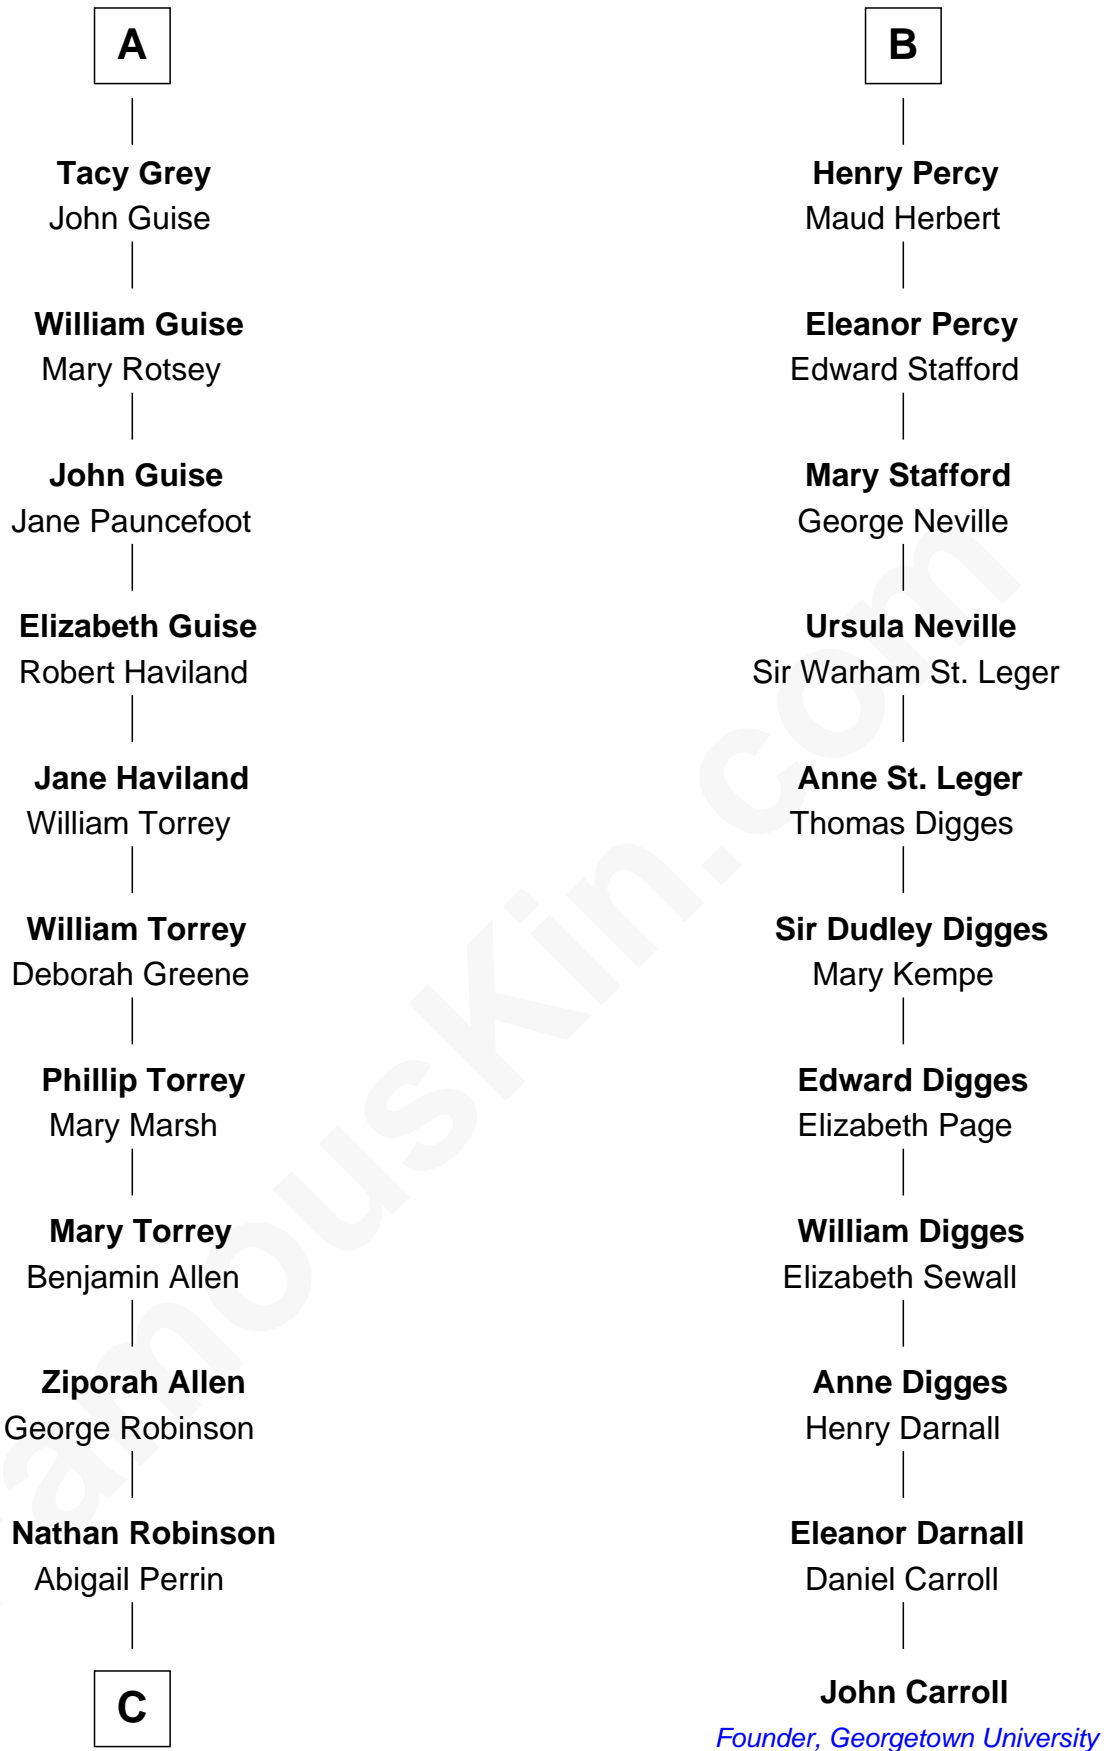

# FamousKin.com Relationship Chart of

**Raquel Welch**  
Movie Actress

17th cousin 4 times removed of

**John Carroll**

Founder of Georgetown University

**C**

**Hannah Kent Robinson**

Elbridge Gerry Hall

**Justin Smith Hall**

Sarah Mehitable Stanford

**Emery Stanford Hall**

Clara Louise Adams

**Josephine Sarah Hall**

Armando Carlos Tejada

**Raquel Welch**

*aka Raquel Welch*