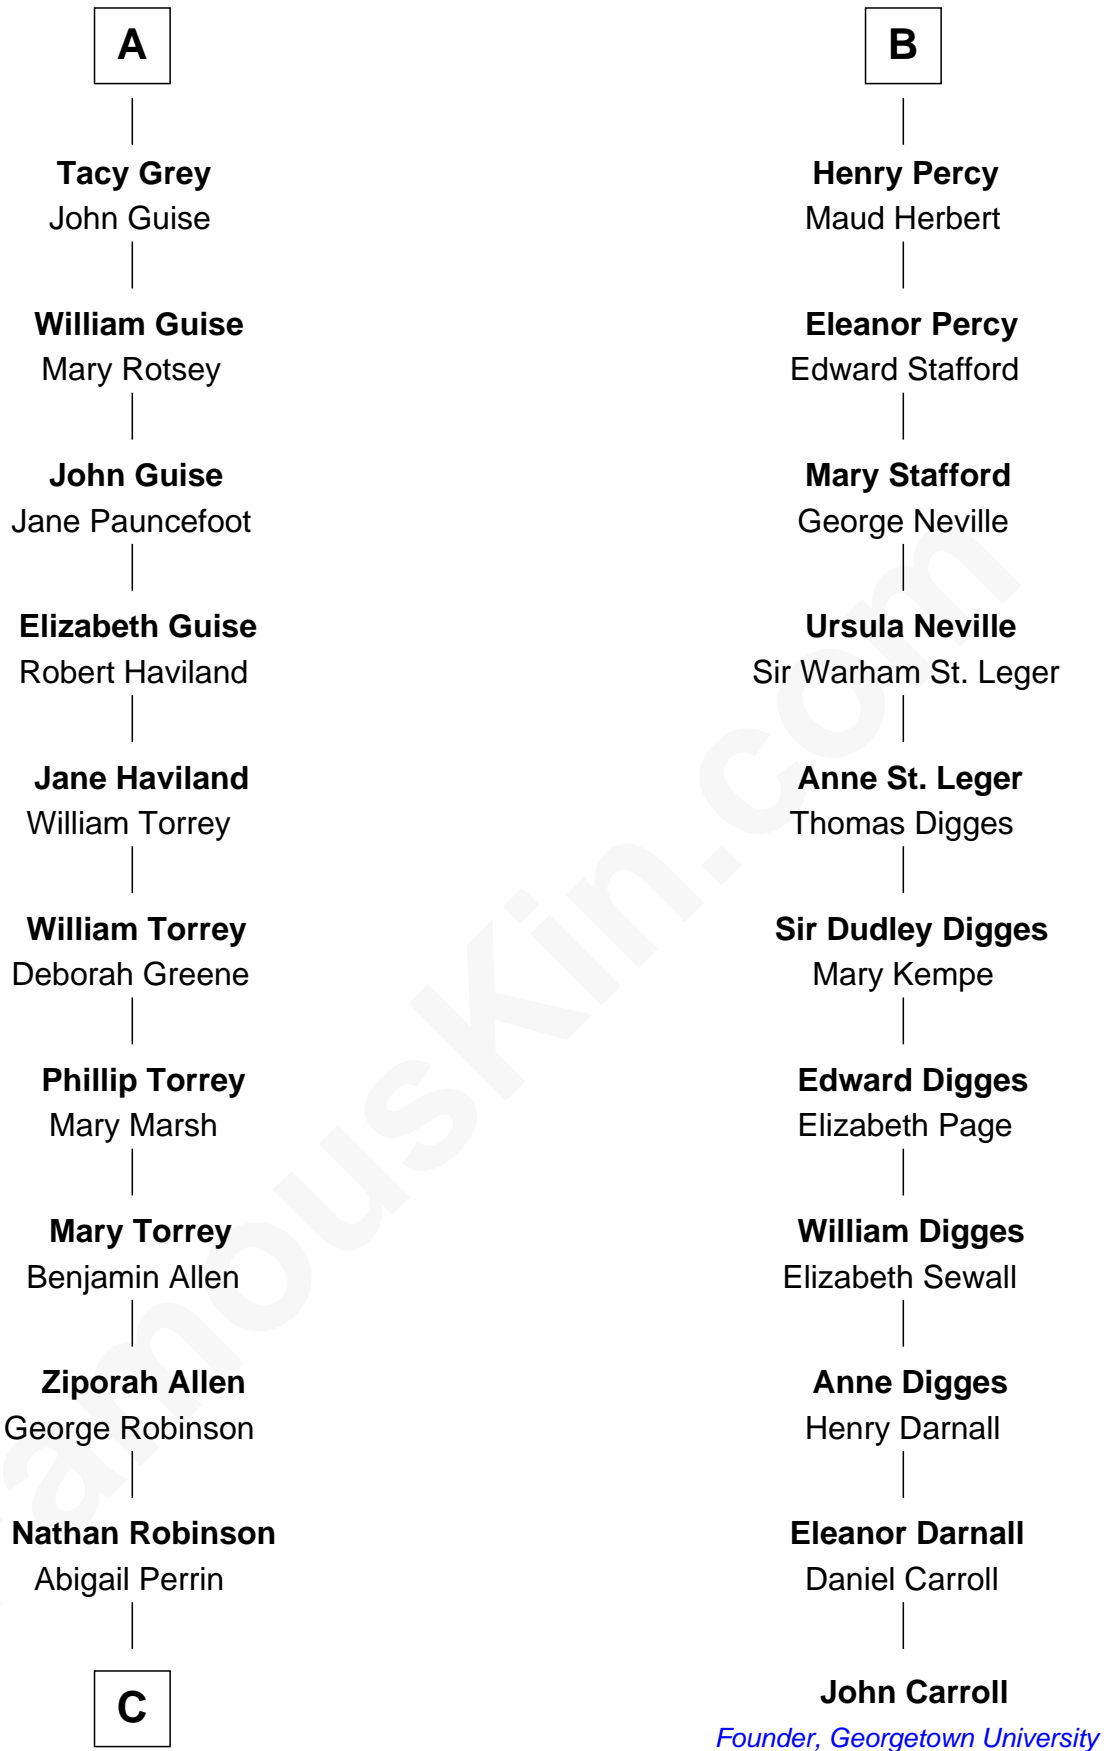

# FamousKin.com Relationship Chart of

**Raquel Welch**

*Movie Actress*

17th cousin 4 times removed of

**John Carroll**

*Founder of Georgetown University*

**Gunselm de Badlesmere**

**Bartholomew de Badlesmere**

Constance de Holand

**Sir Edmund Grey**

Katherine Percy

**Anne Grey**

Sir John Grey

Probable

**A**

**Bartholomew de Badlesmere**

Margaret de Clare

**Elizabeth de Badlesmere**

Sir Edmund Mortimer

**Sir Roger de Mortimer**

Philippa de Montagu

**Edmund Mortimer**

Philippa Plantagenet

**Elizabeth Mortimer**

Sir Henry Percy

**Sir Henry Percy**

Eleanor Neville

**Sir Henry Percy**

Eleanor Poynings

**B**

**C**

**Hannah Kent Robinson**