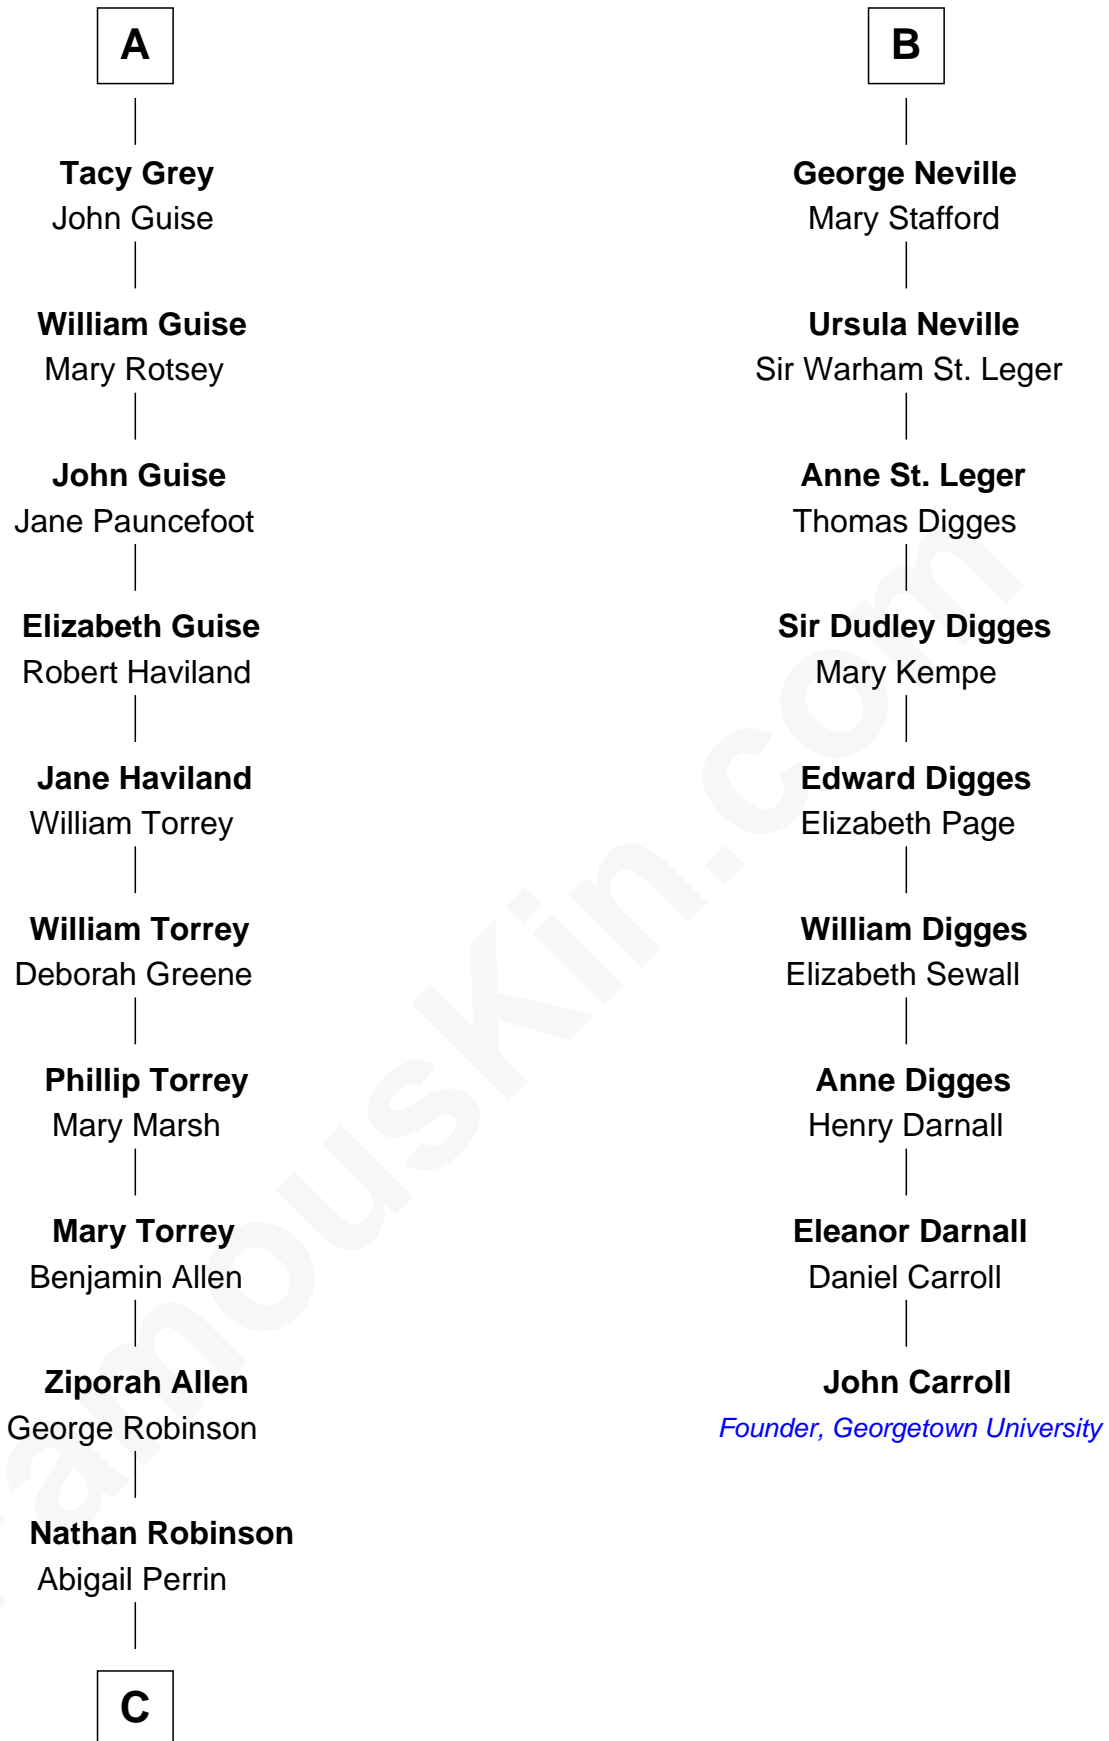

# FamousKin.com Relationship Chart of

**Raquel Welch**  
Movie Actress

15th cousin 6 times removed of

**John Carroll**

Founder of Georgetown University

**C**

**Hannah Kent Robinson**

Elbridge Gerry Hall

**Justin Smith Hall**

Sarah Mehitable Stanford

**Emery Stanford Hall**

Clara Louise Adams

**Josephine Sarah Hall**

Armando Carlos Tejada

**Raquel Welch**

*aka Raquel Welch*