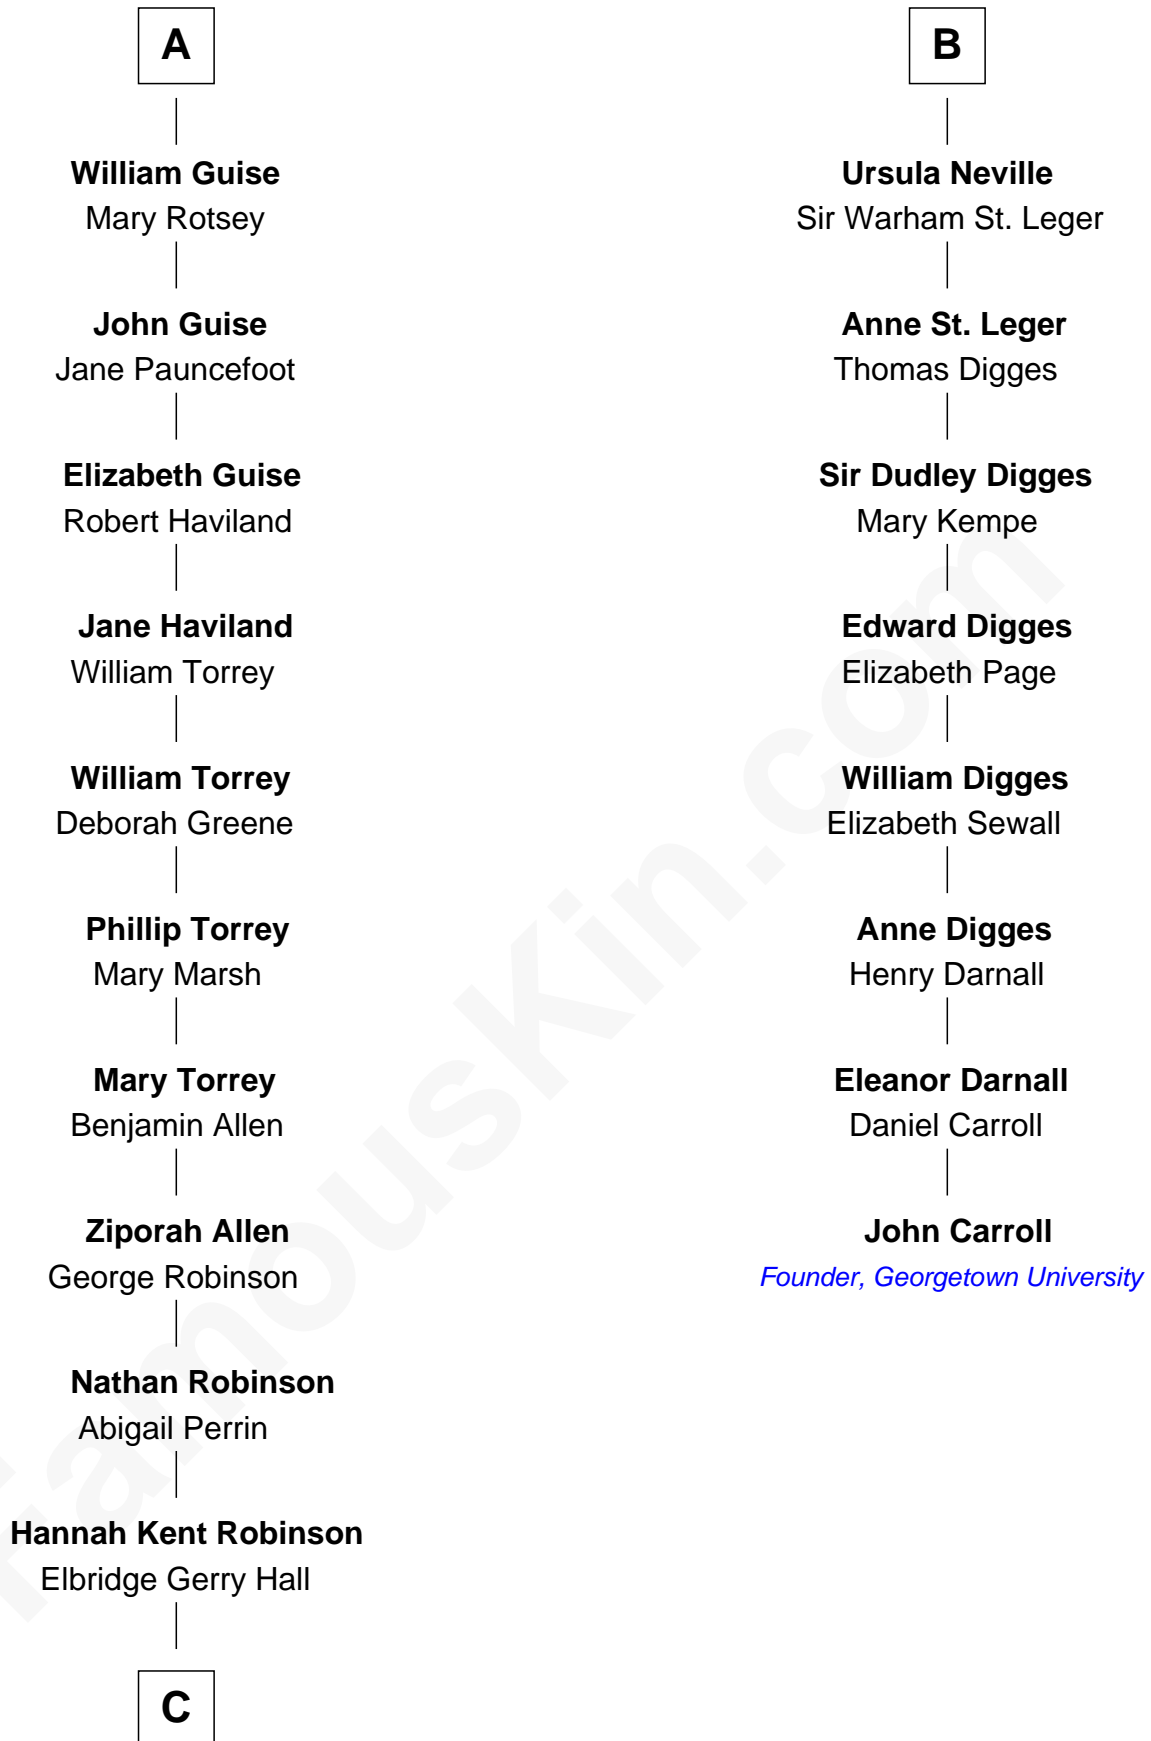

FamousKin.com Relationship Chart of

Raquel Welch

Movie Actress

14th cousin 6 times removed of

John Carroll

Founder of Georgetown University

Sir Maurice de Berkeley

Eve la Zouche

Katherine de Clyvedon

Sir John Berkeley

Elizabeth Betteshorne

Eleanor Berkeley

Sir Richard Poynings

Eleanor Poynings

Sir Henry Percy

Henry Percy

Maud Herbert

Eleanor Percy

Edward Stafford

Mary Stafford

George Neville

B

C

Justin Smith Hall
Sarah Mehitable Stanford

Emery Stanford Hall
Clara Louise Adams

Josephine Sarah Hall
Armando Carlos Tejada

Raquel Welch
aka Raquel Welch

FamousKin.com