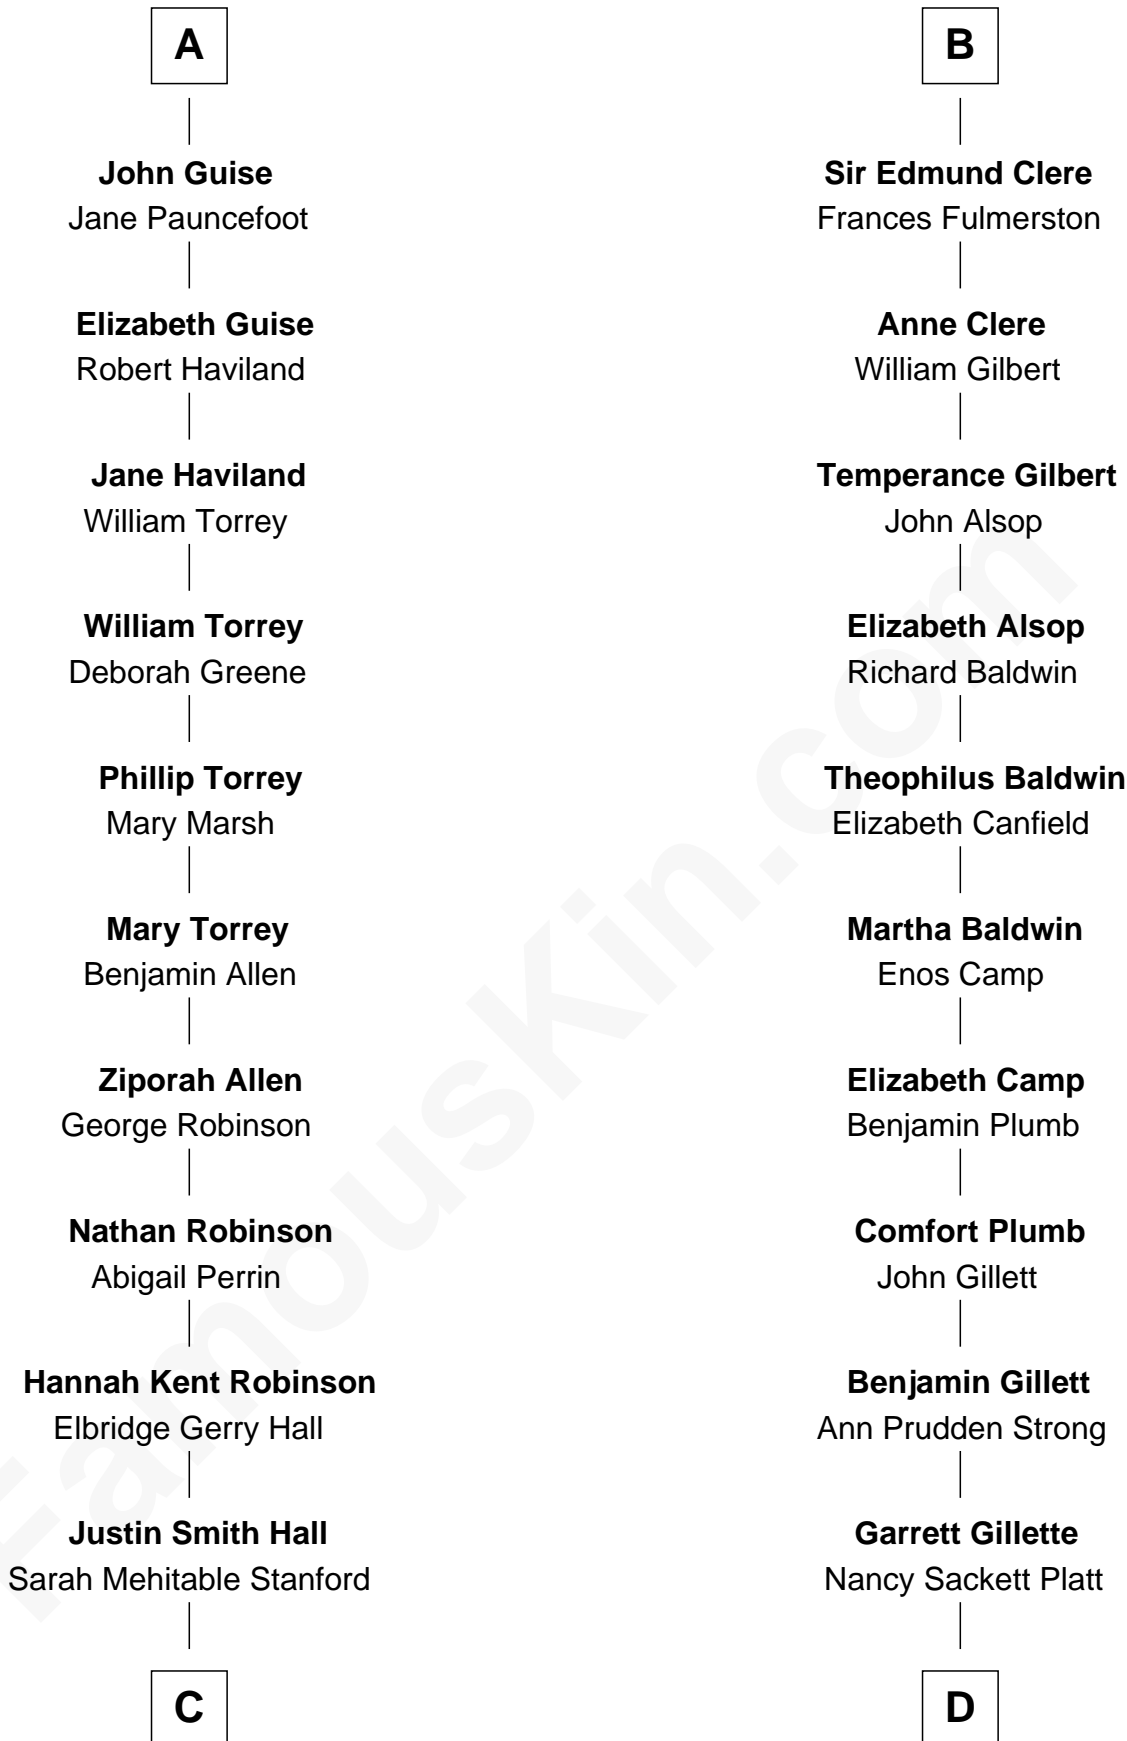

FamousKin.com Relationship Chart of

Raquel Welch
Movie Actress

19th cousin 2 times removed of

Treat Williams
TV & Movie Actor

Ralph de Stafford
Margaret de Audley

C

Emery Stanford Hall
Clara Louise Adams

Josephine Sarah Hall
Armando Carlos Tejada

Raquel Welch
aka Raquel Welch

D

Rufus M. Gillette
Abigail Payne

Mary Abigail Gillette
George Willey Andrew

Treat Payne Andrew
Eleanor Barnum

Marian Andrew
Richard Norman Williams

Treat Williams
TV & Movie Actor