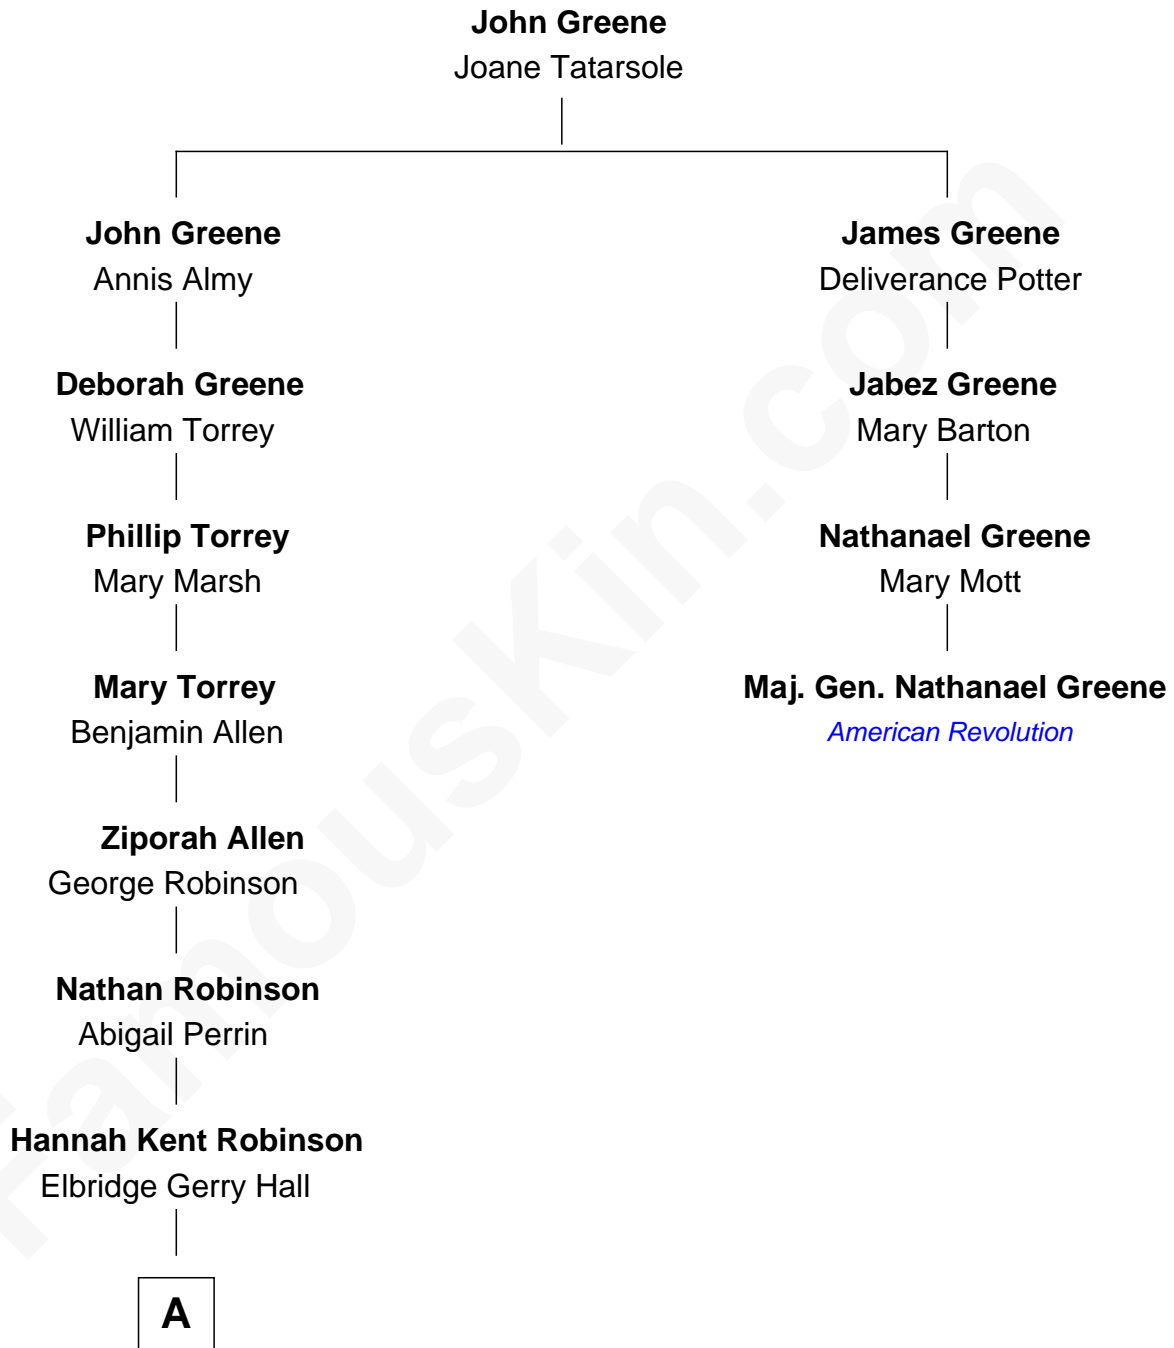

FamousKin.com Relationship Chart of

Raquel Welch

Movie Actress

3rd cousin 7 times removed of

Maj. Gen. Nathanael Greene

American Revolution

A

Justin Smith Hall
Sarah Mehitable Stanford

Emery Stanford Hall
Clara Louise Adams

Josephine Sarah Hall
Armando Carlos Tejada

Raquel Welch
aka Raquel Welch

FamousKin.com