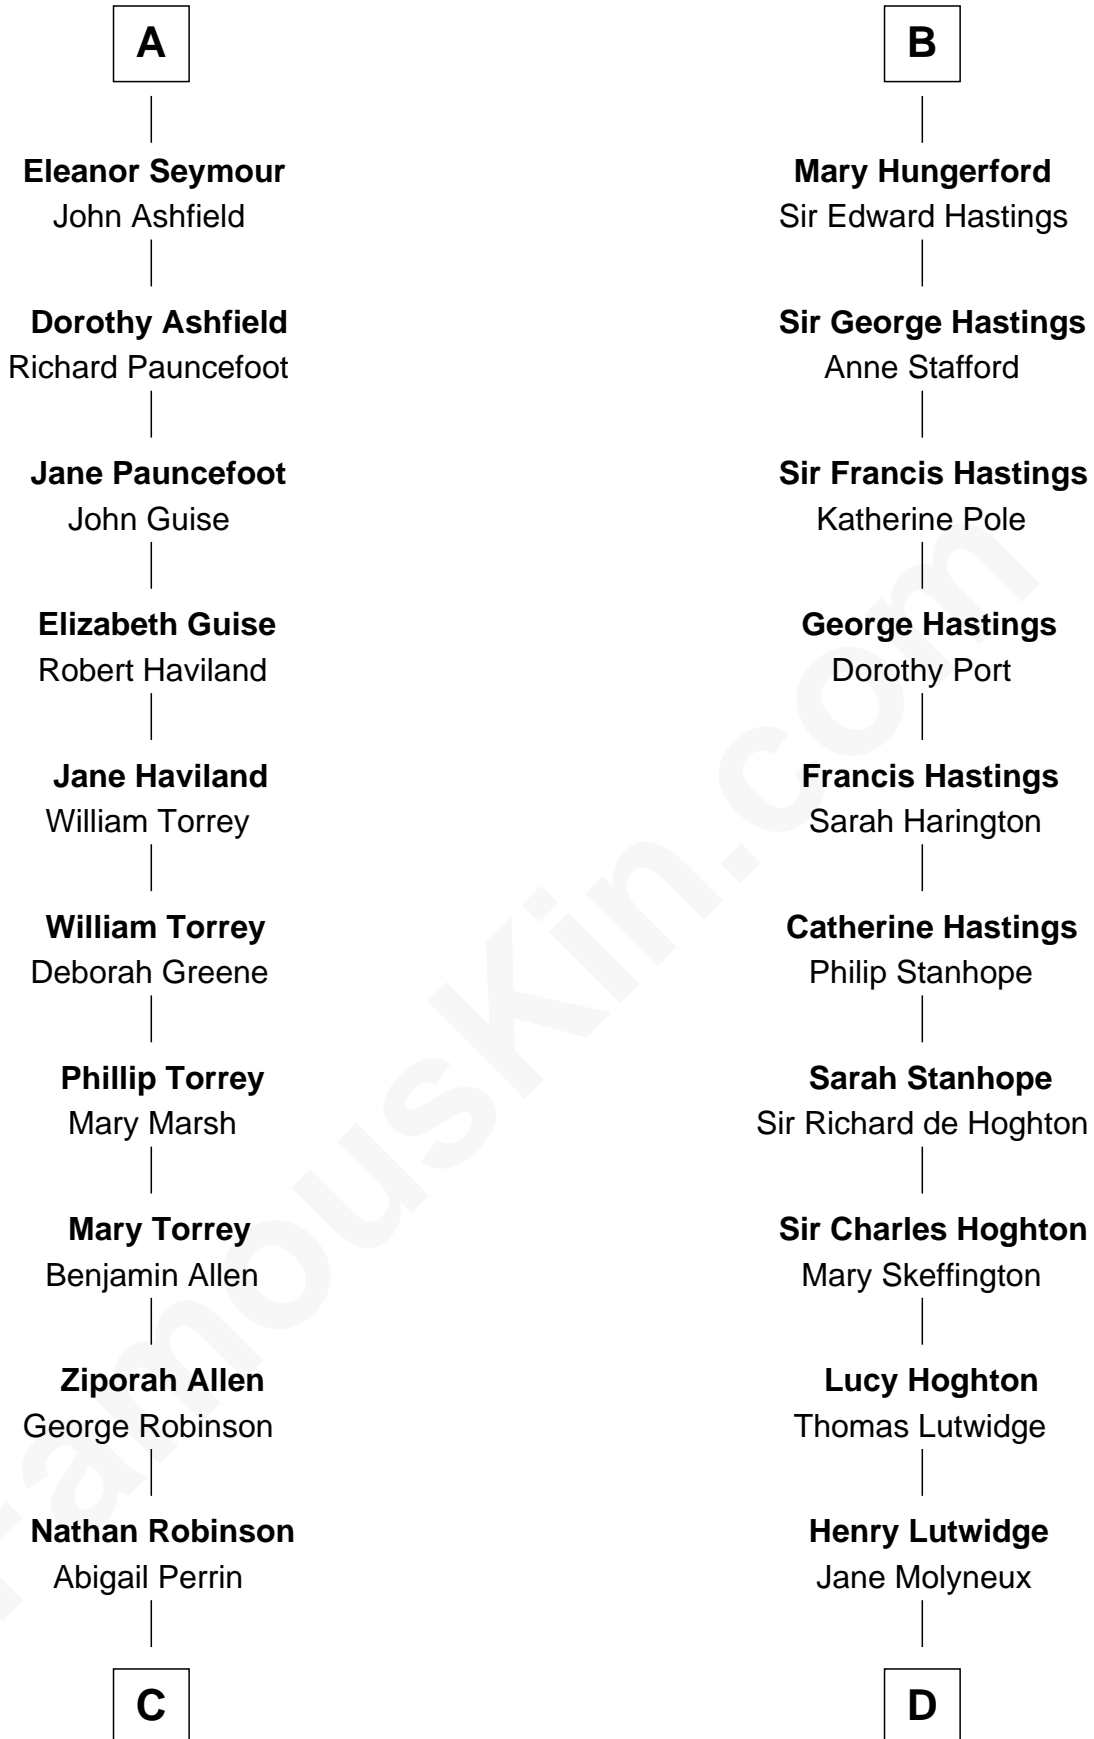

# FamousKin.com Relationship Chart of

**Raquel Welch**

*Movie Actress*

19th cousin 2 times removed of

**Lewis Carroll**

*Author of Alice in Wonderland*

**Sir Hugh de Courtenay**

Eleanor le Despencer

**C**

**Hannah Kent Robinson**

Elbridge Gerry Hall

**Justin Smith Hall**

Sarah Mehitable Stanford

**Emery Stanford Hall**

Clara Louise Adams

**Josephine Sarah Hall**