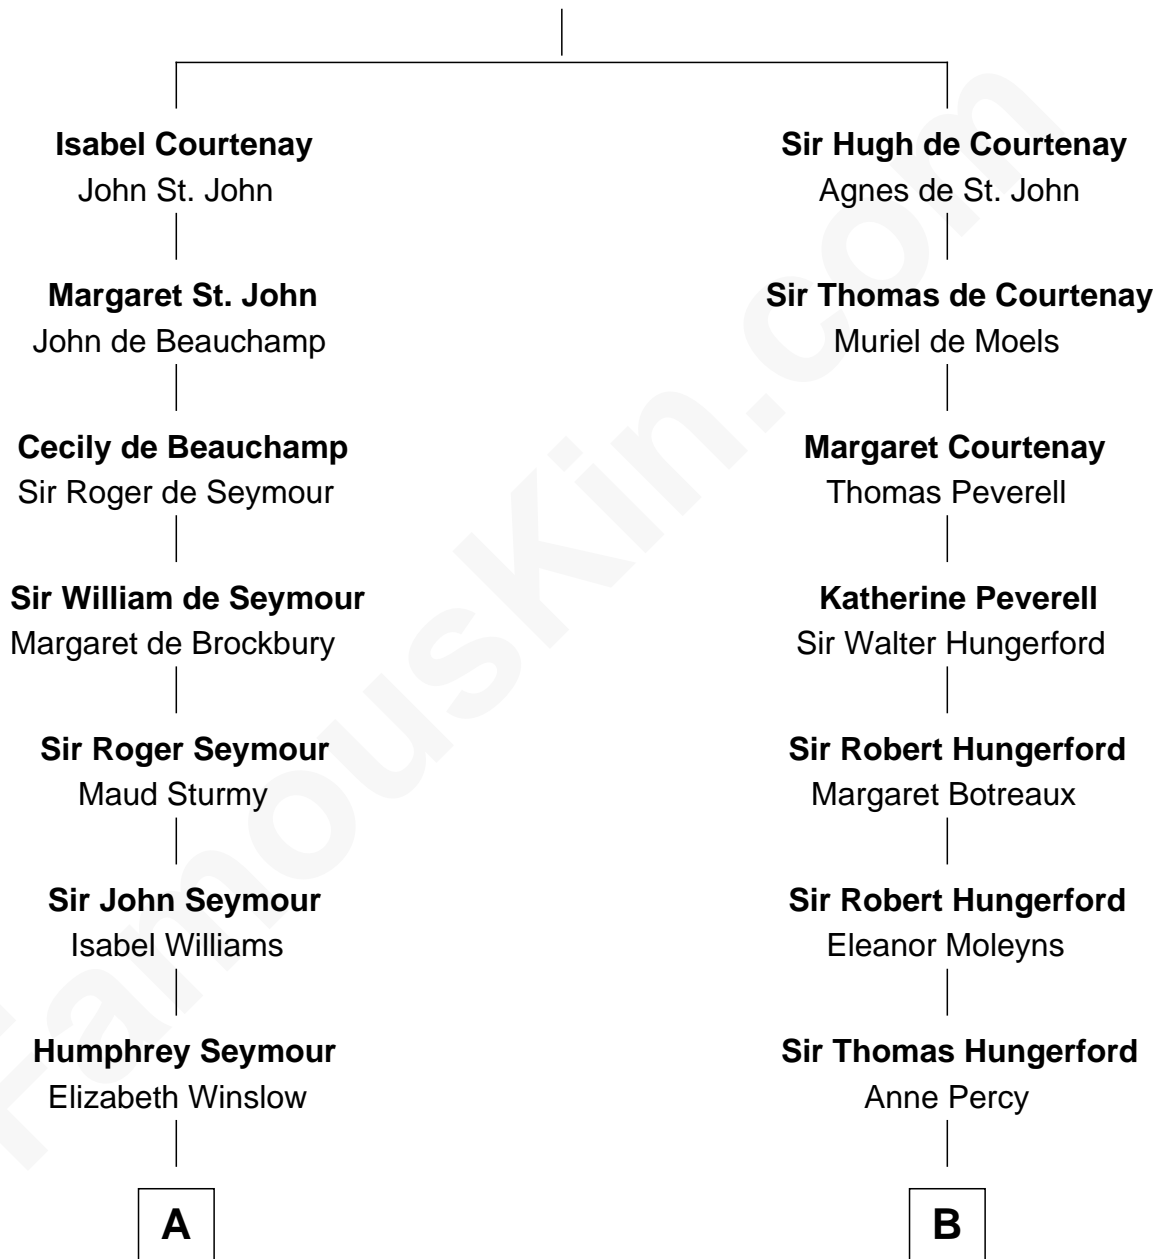

# FamousKin.com Relationship Chart of

**Raquel Welch**

*Movie Actress*

19th cousin 2 times removed of

**Lewis Carroll**

*Author of Alice in Wonderland*

**Sir Hugh de Courtenay**

Eleanor le Despencer

**C**

**Hannah Kent Robinson**

Elbridge Gerry Hall

**Justin Smith Hall**

Sarah Mehitable Stanford

**Emery Stanford Hall**

Clara Louise Adams

**Josephine Sarah Hall**