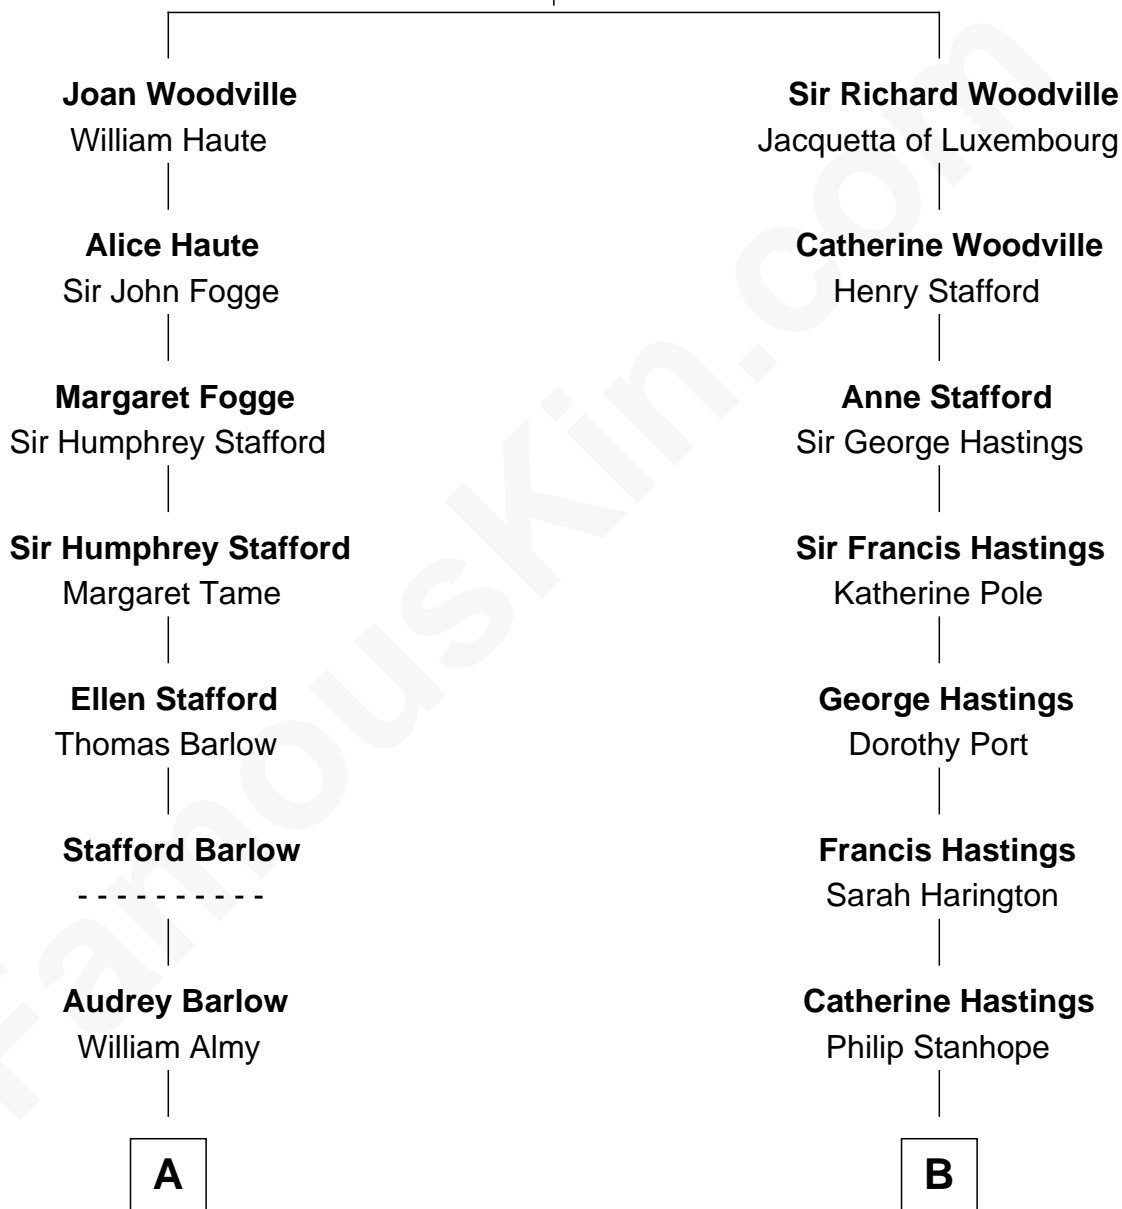

FamousKin.com Relationship Chart of

Raquel Welch

Movie Actress

13th cousin 4 times removed of

Lewis Carroll

Author of Alice in Wonderland

Richard Woodville

Joan Bedlisgate

A

Annis Almy
John Greene

Deborah Greene
William Torrey

Phillip Torrey
Mary Marsh

Mary Torrey
Benjamin Allen

Ziporah Allen
George Robinson

Nathan Robinson
Abigail Perrin

Hannah Kent Robinson
Elbridge Gerry Hall