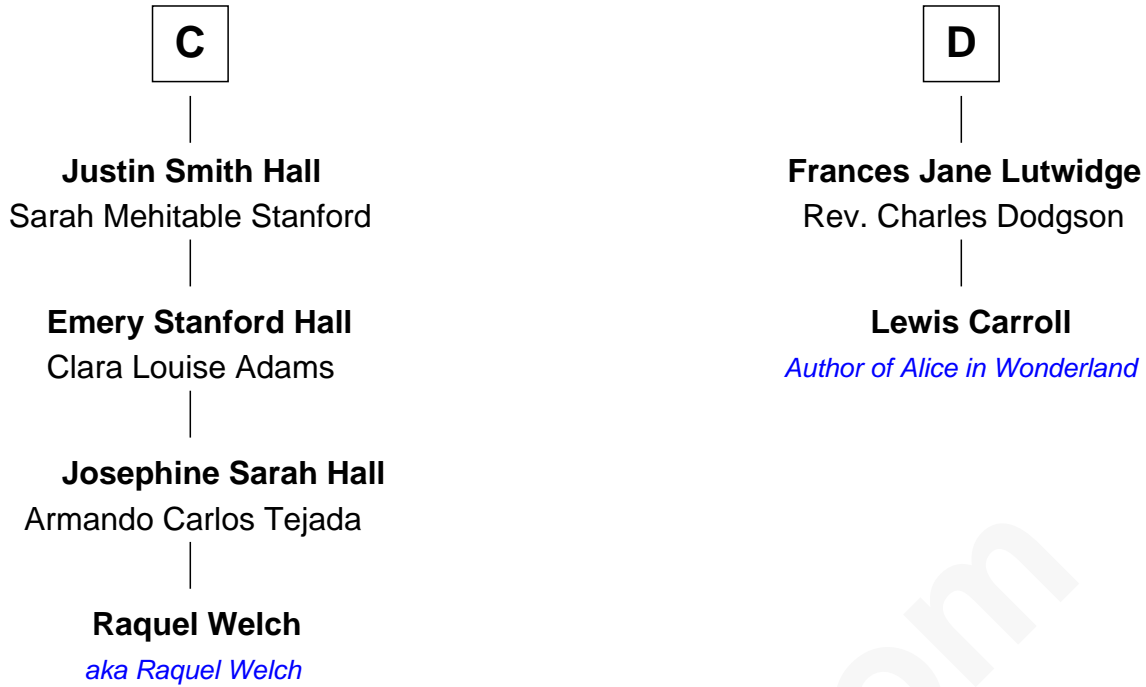

FamousKin.com Relationship Chart of

Raquel Welch

Movie Actress

18th cousin 2 times removed of

Lewis Carroll

Author of Alice in Wonderland

Sir Maurice de Berkeley

Eve la Zouche

Maurice de Berkeley

Margaret - - - - -

Thomas Berkeley

Catherine Botetourte

Maurice Berkeley

Johanna Denham

Maurice Berkeley

Ellen Montfort

Margaret de Mortimer

Maurice de Berkeley

Elizabeth le Despencer

Thomas de Berkeley

Margaret de Lisle

Elizabeth de Berkeley

Richard de Beauchamp

Eleanor Beauchamp

Edmund Beaufort

Margaret Beaufort

Humphrey Stafford

Henry Stafford

Catherine Woodville

B

FamousKin.com