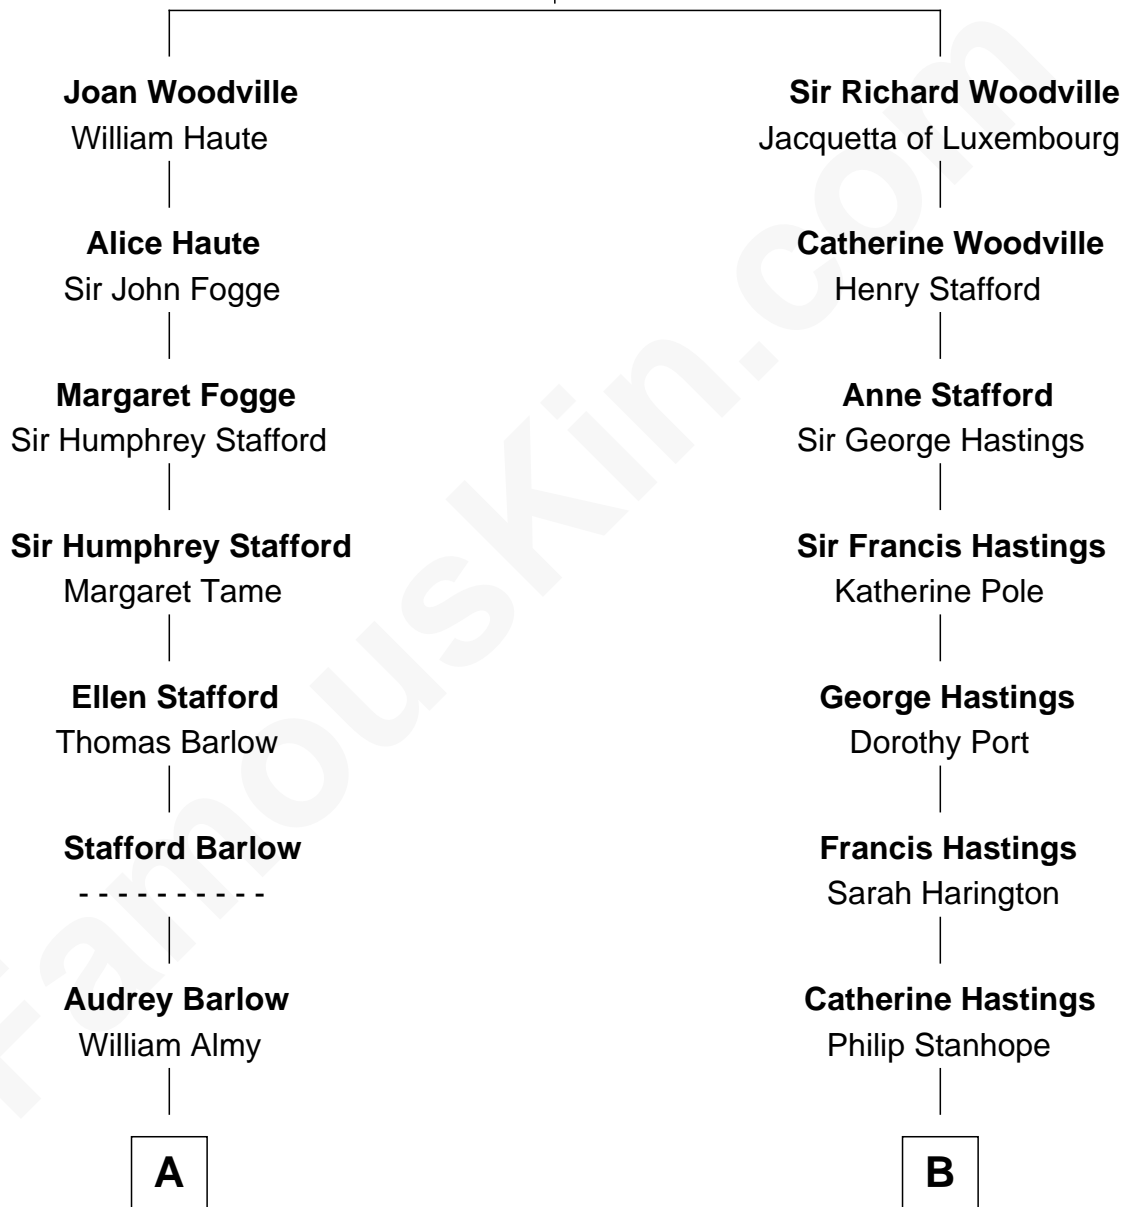

FamousKin.com Relationship Chart of

Raquel Welch

Movie Actress

14th cousin 3 times removed of

E. M. Forster

English Novelist

Richard Woodville

Joan Bedlisgate

Raquel Welch photo by [Alan Light](#) (CC BY 2.0)