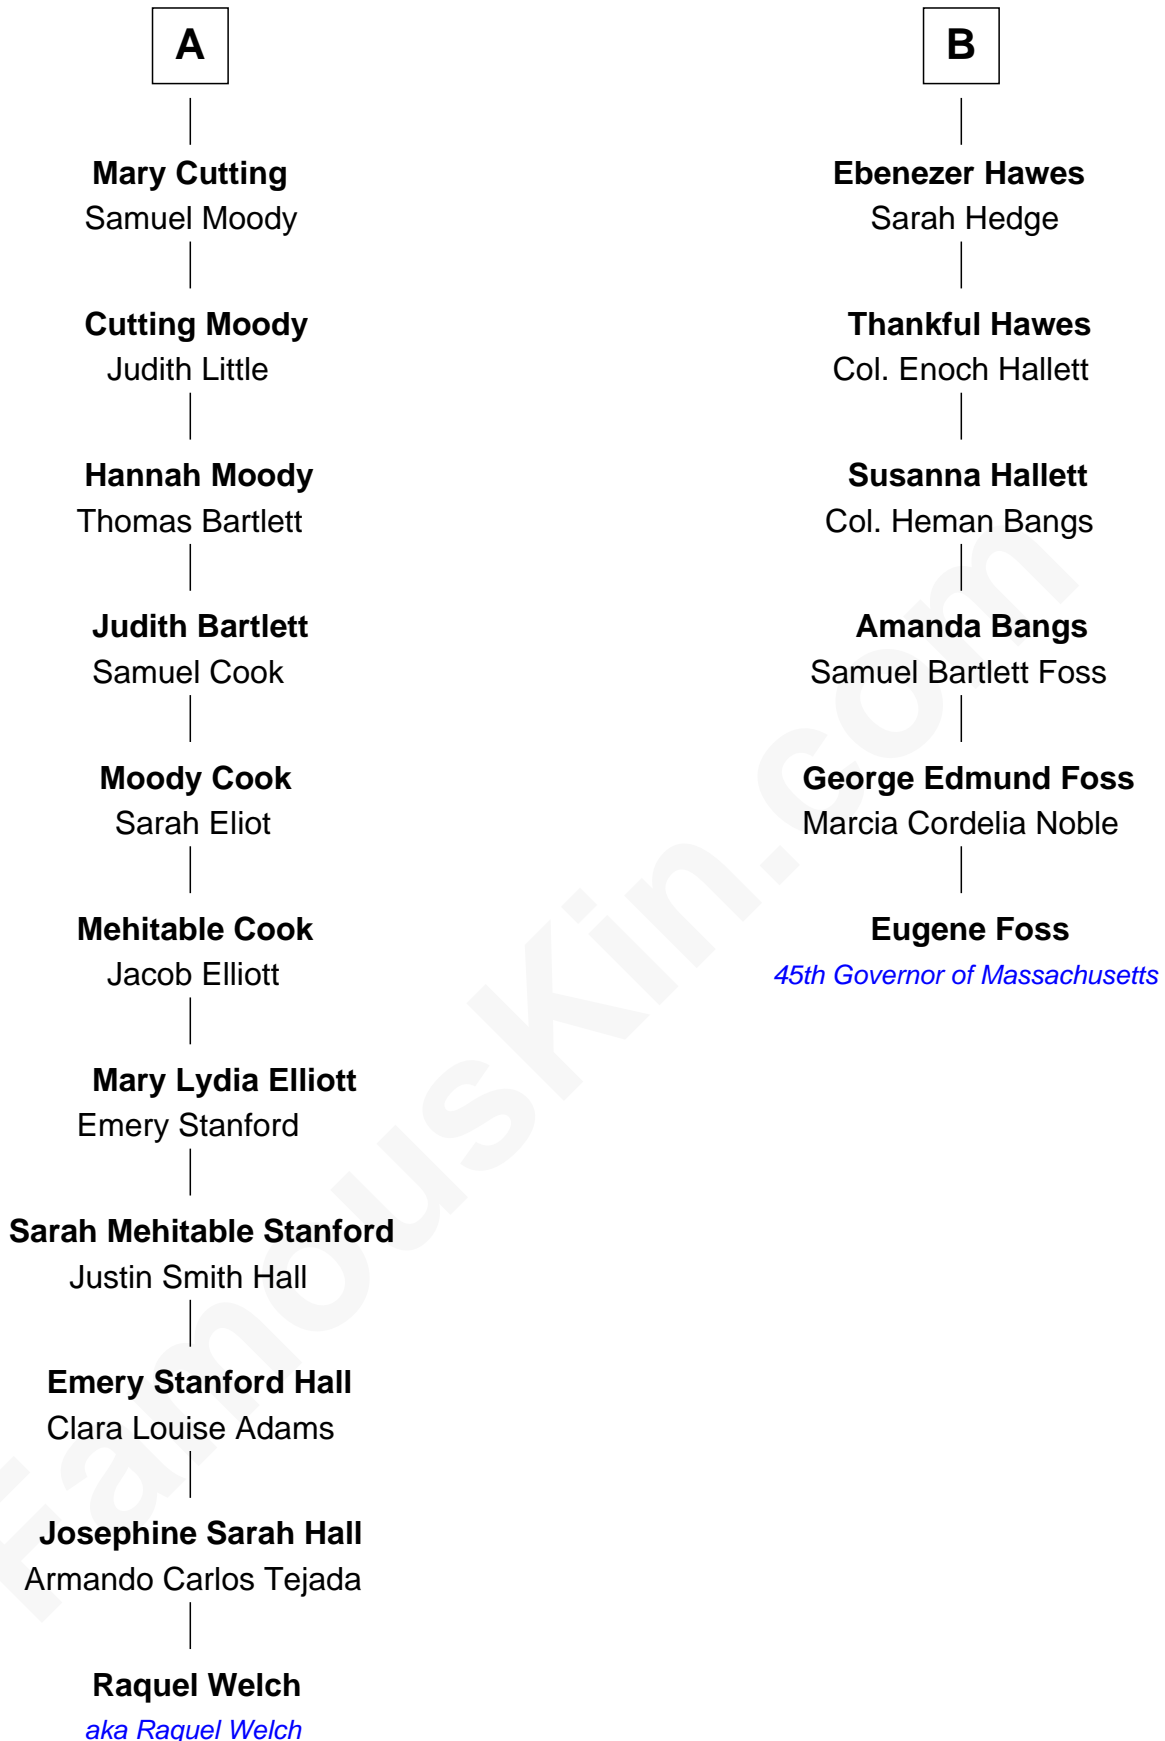

FamousKin.com Relationship Chart of

Raquel Welch

Movie Actress

12th cousin 5 times removed of

Eugene Foss

45th Governor of Massachusetts

Raquel Welch photo by [Alan Light](#) ([CC BY 2.0](#))