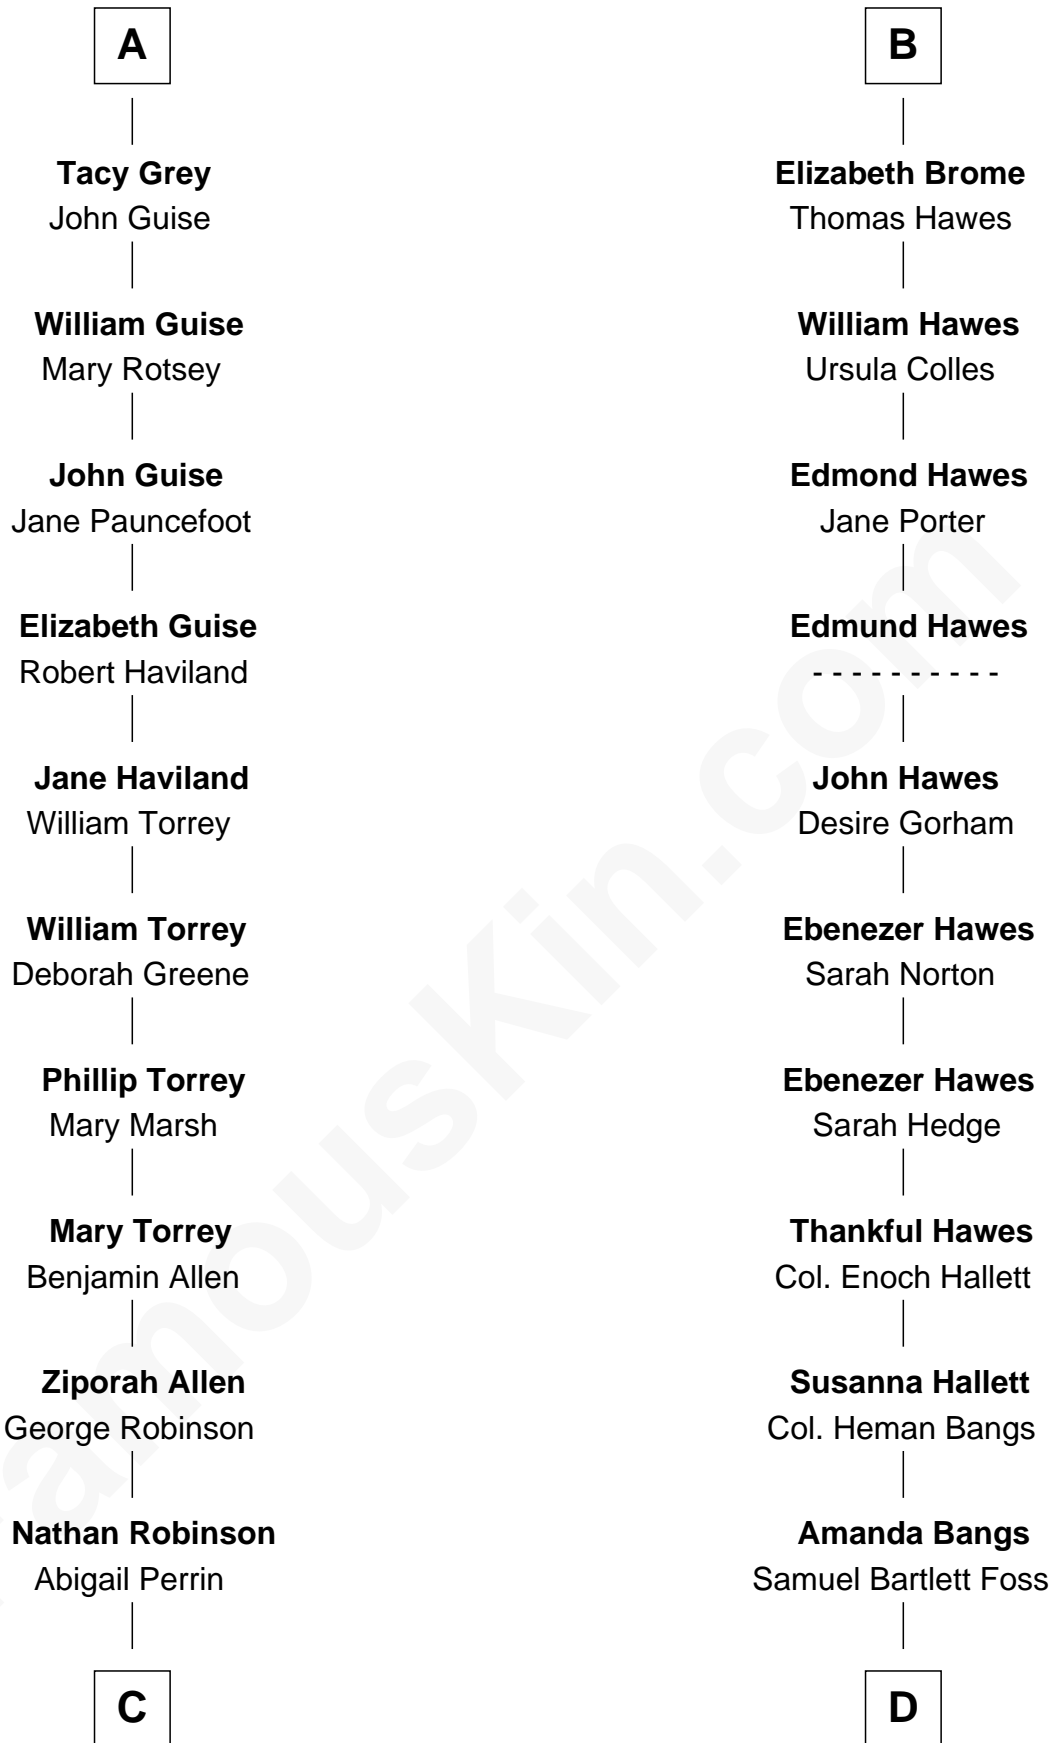

FamousKin.com Relationship Chart of

Raquel Welch

Movie Actress

18th cousin 3 times removed of

Eugene Foss

45th Governor of Massachusetts

Sir Robert de Ros

Isabel de Aubeney

C

Hannah Kent Robinson

Elbridge Gerry Hall

Justin Smith Hall

Sarah Mehitable Stanford

Emery Stanford Hall

Clara Louise Adams

Josephine Sarah Hall

Armando Carlos Tejada

Raquel Welch

aka Raquel Welch

D

George Edmund Foss

Marcia Cordelia Noble

Eugene Foss

45th Governor of Massachusetts