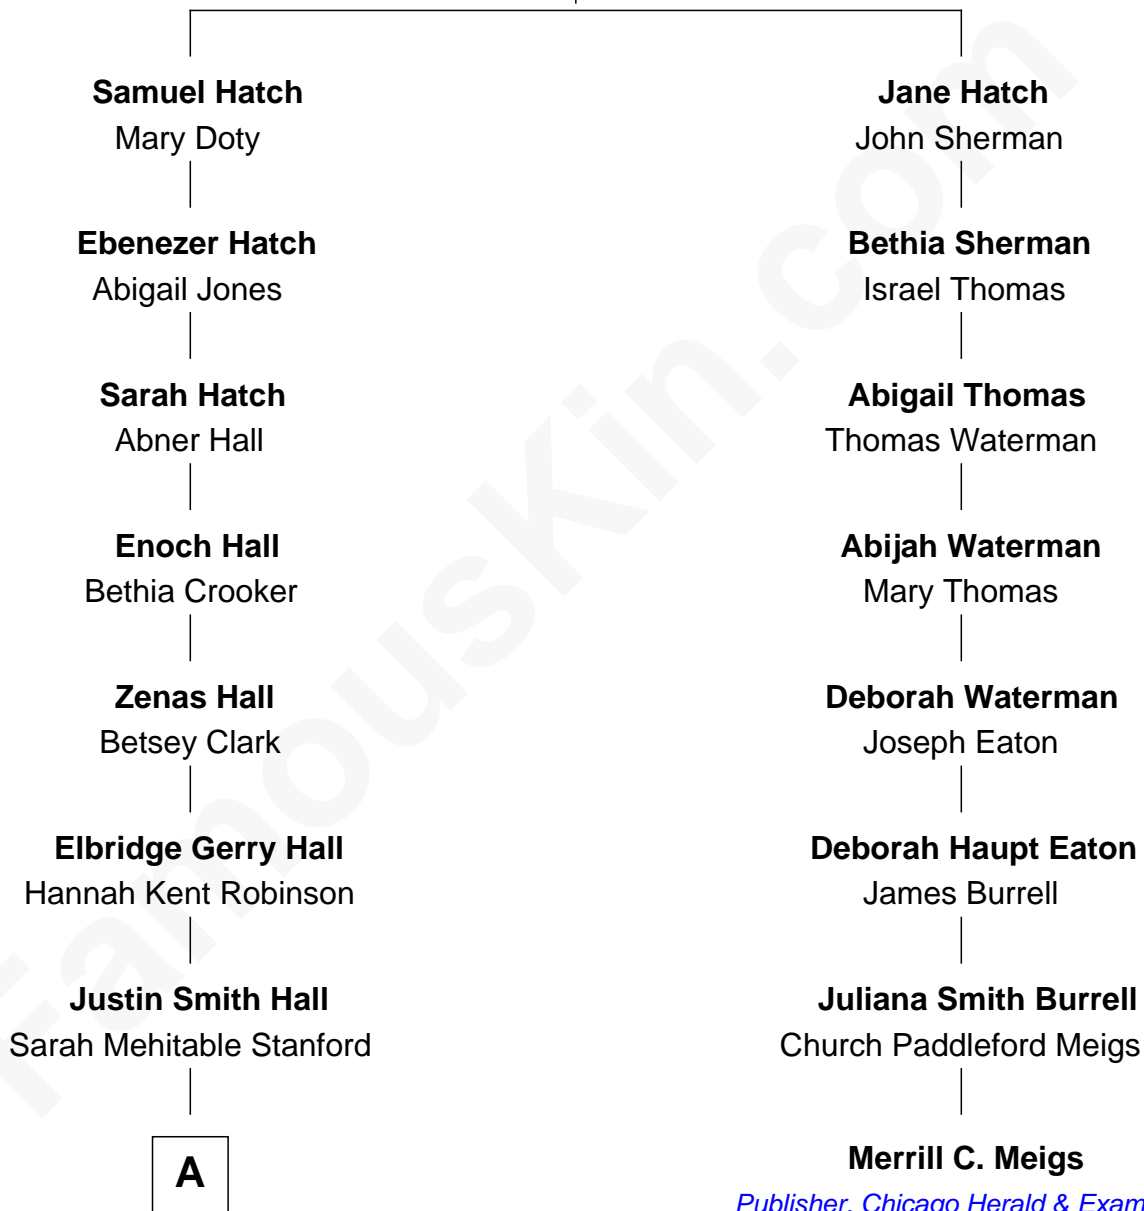

FamousKin.com Relationship Chart of

Raquel Welch

Movie Actress

7th cousin 2 times removed of

Merrill C. Meigs

Publisher, Chicago Herald & Examiner

Walter Hatch
Elizabeth Holbrook

A

—
Emery Stanford Hall

Clara Louise Adams

—
Josephine Sarah Hall

Armando Carlos Tejada

—
Raquel Welch

aka Raquel Welch