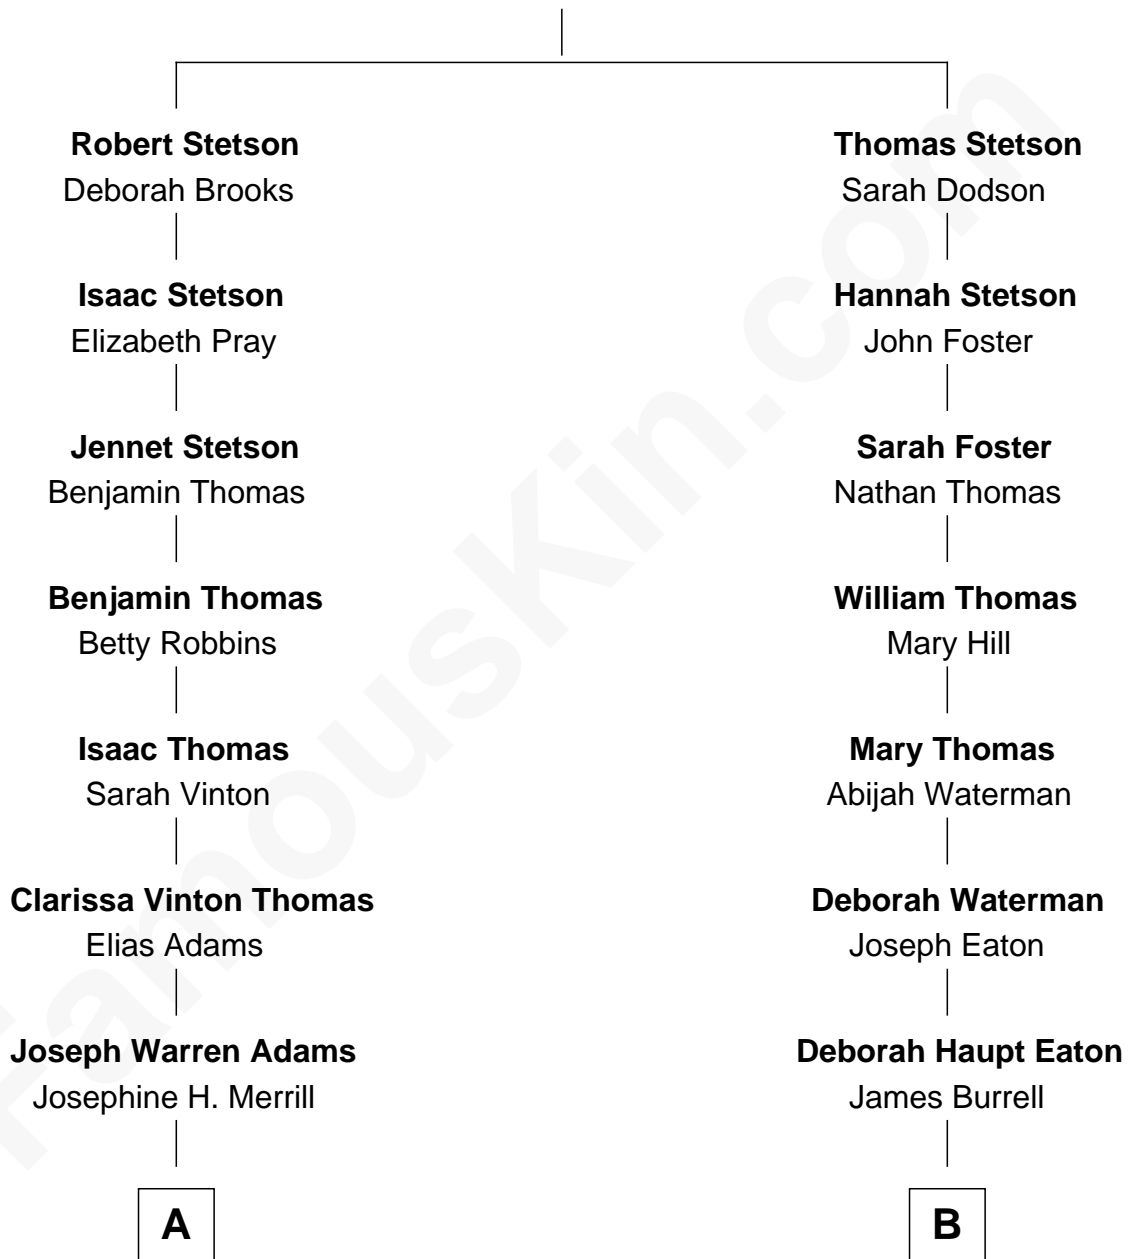

FamousKin.com Relationship Chart of

Raquel Welch

Movie Actress

8th cousin 1 time removed of

Merrill C. Meigs

Publisher, Chicago Herald & Examiner

Cornet Robert Stetson

Honor - - - - -

A

Clara Louise Adams

Emery Stanford Hall

Josephine Sarah Hall

Armando Carlos Tejada

Raquel Welch

aka Raquel Welch

B