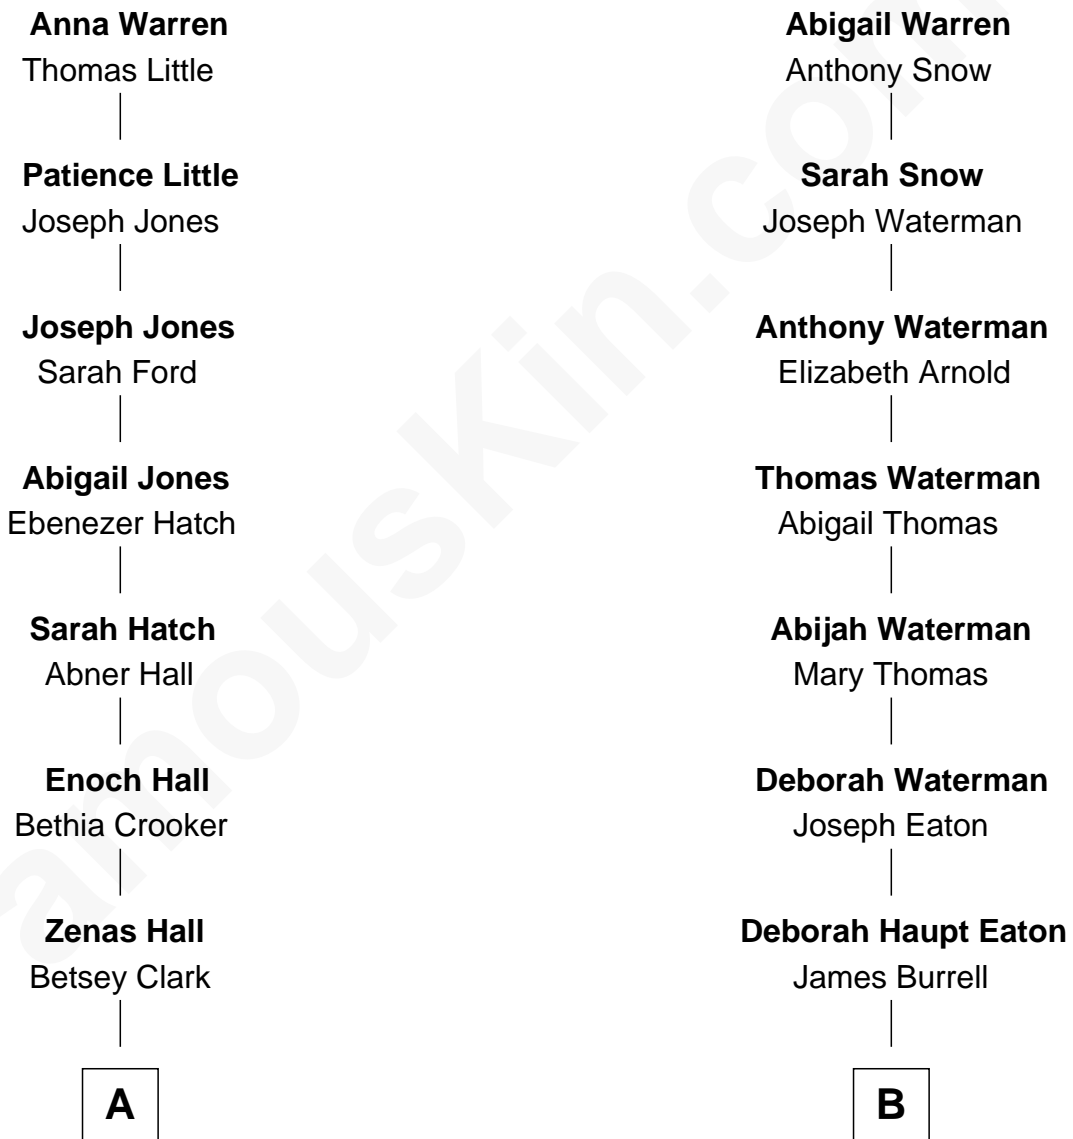

# FamousKin.com Relationship Chart of

**Raquel Welch**

*Movie Actress*

8th cousin 3 times removed of

**Merrill C. Meigs**

*Publisher, Chicago Herald & Examiner*

**Richard Warren**  
Elizabeth Walker

**A**

**Elbridge Gerry Hall**  
Hannah Kent Robinson

**Justin Smith Hall**  
Sarah Mehitable Stanford

**Emery Stanford Hall**  
Clara Louise Adams

**Josephine Sarah Hall**  
Armando Carlos Tejada

**Raquel Welch**  
*aka Raquel Welch*