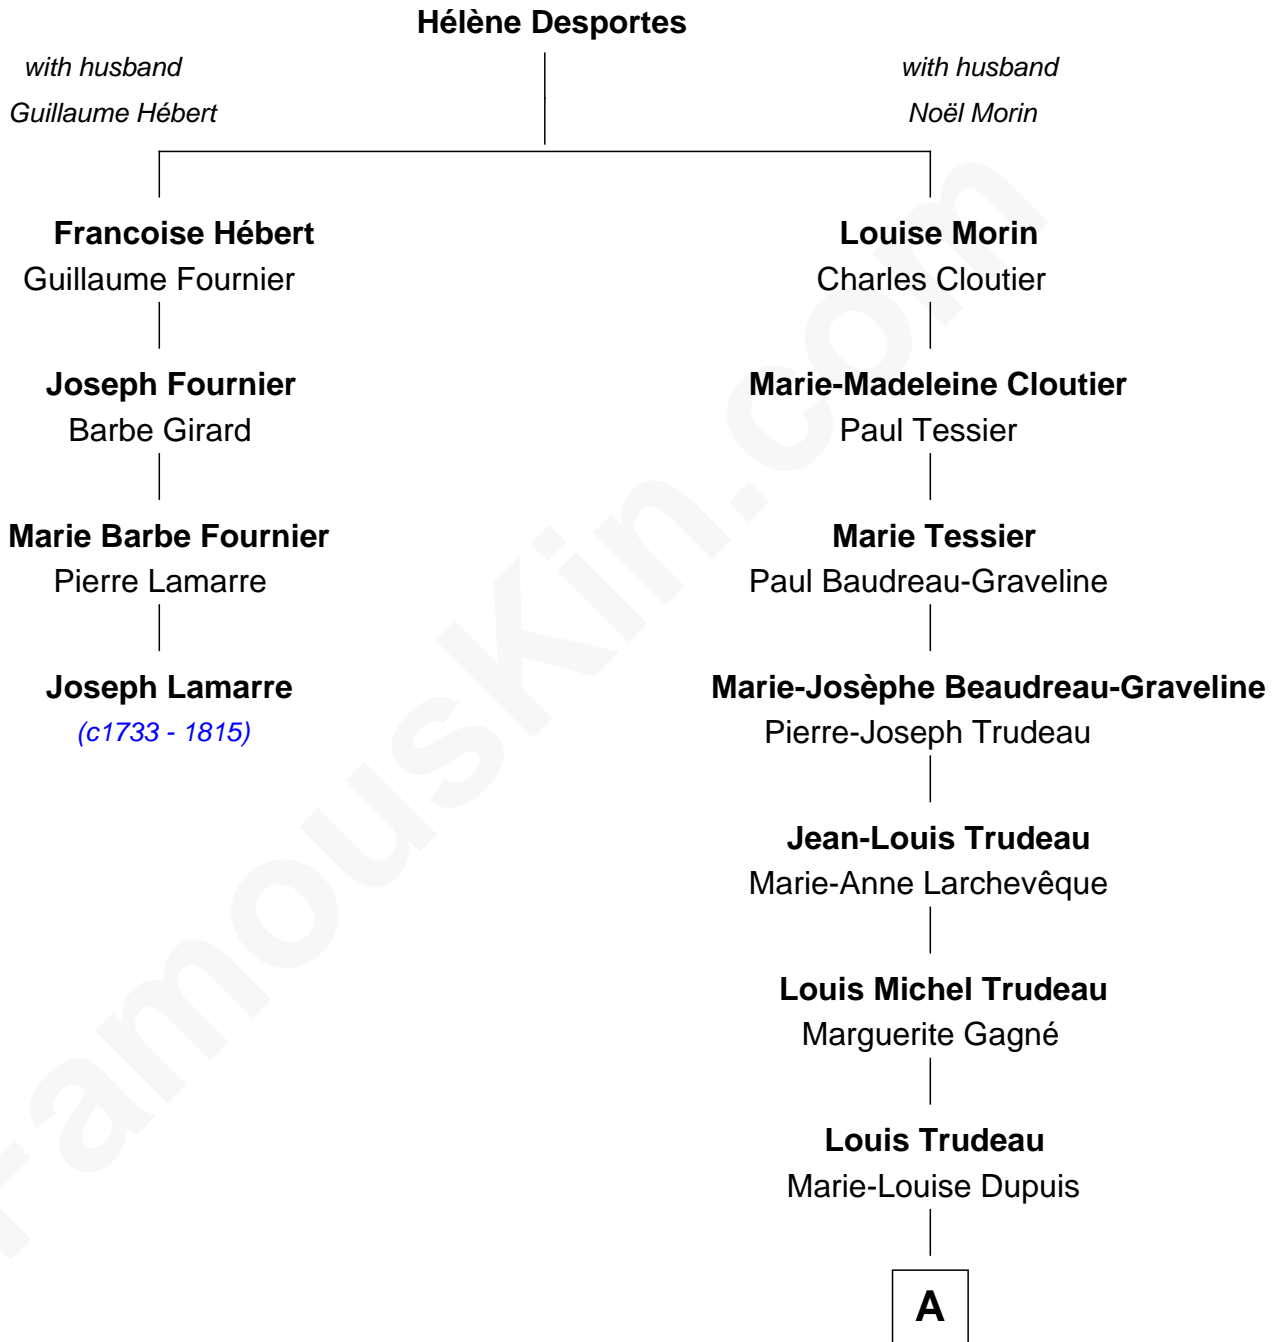

FamousKin.com
Relationship Chart of
Joseph Lamarre
(c1733 - 1815)

3rd cousin 6 times removed of
Pierre Trudeau
15th Prime Minister of Canada

A

Joseph Louis Trudeau
Marguerite-Malvina Cardinal

Charles Émile Trudeau
Grace Elliott

Pierre Trudeau
15th Prime Minister of Canada