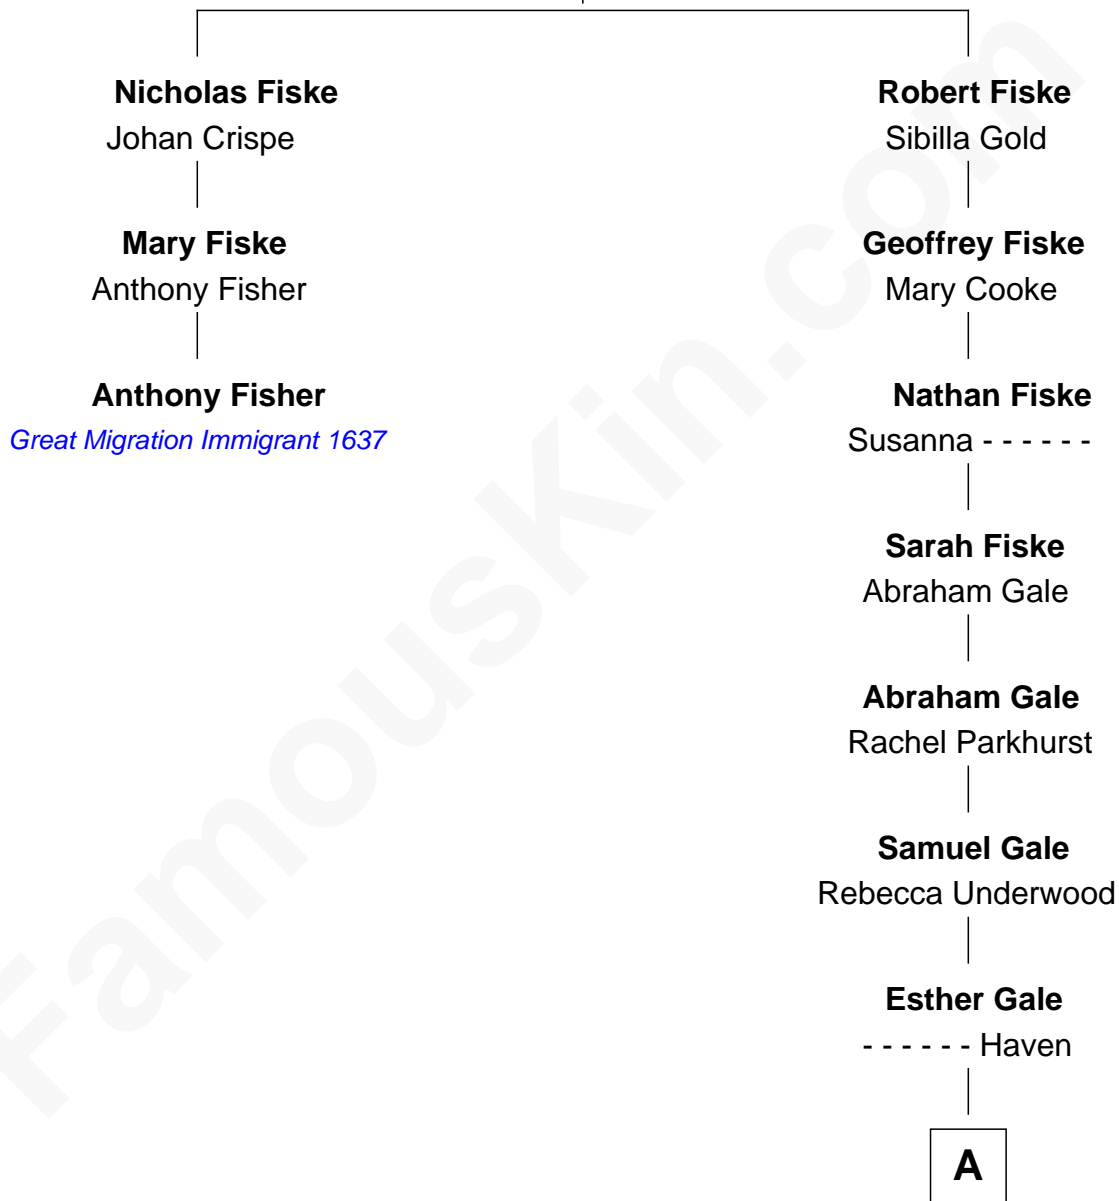

## Relationship Chart of

### Anthony Fisher

(c1591 - 1671) *Great Migration Immigrant 1637*

2nd cousin 7 times removed of

### Clara Barton

*Founder of the American Red Cross*

**Richard Fiske**

-----

**A**

David Haven Stone

Sarah Treadwell

Sarah Stone