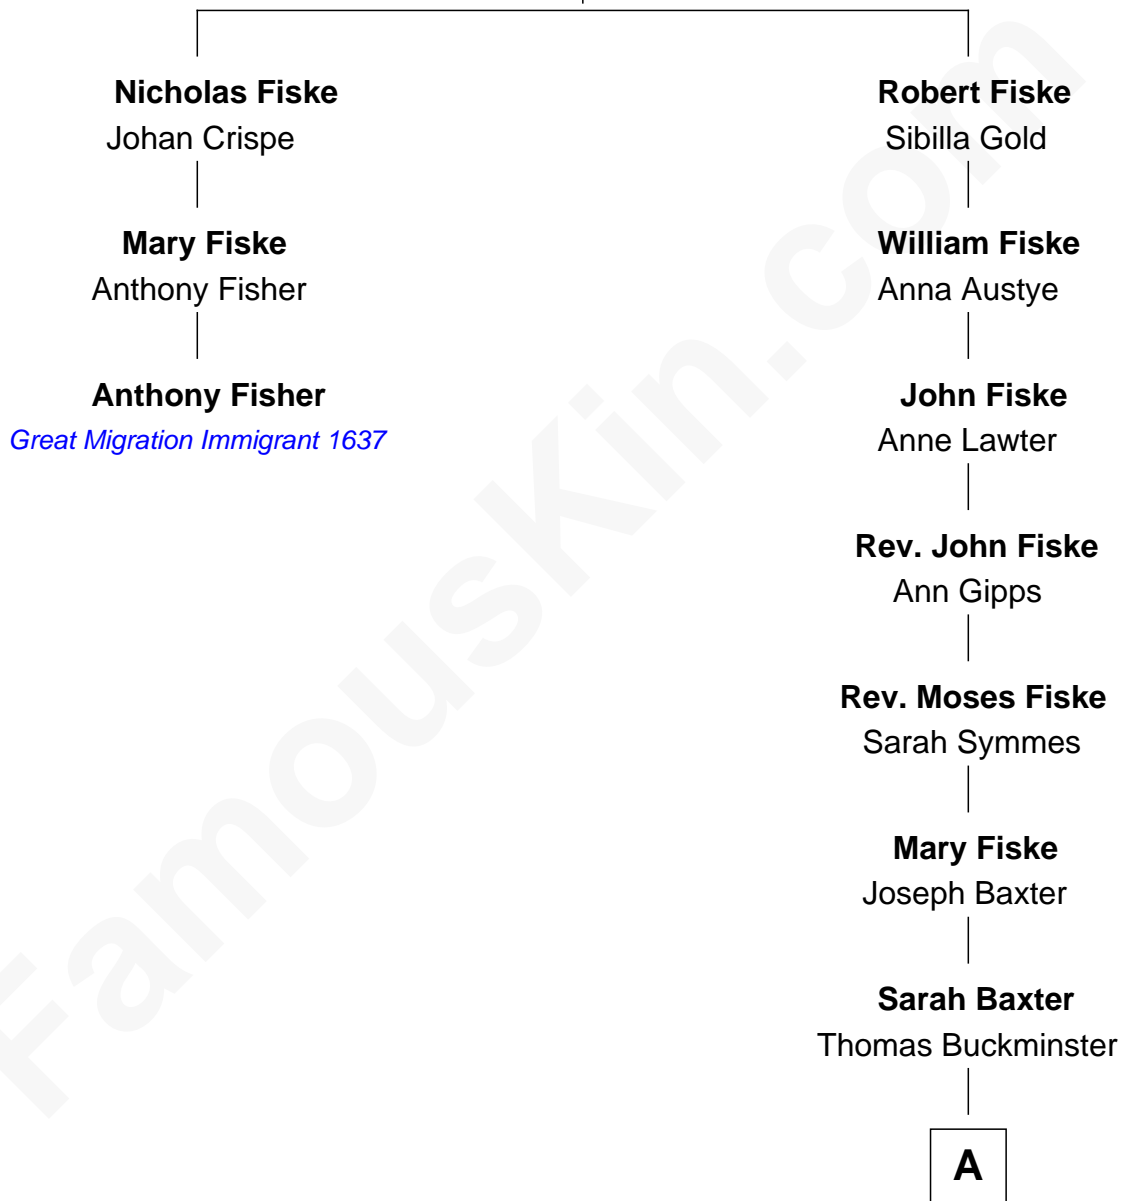

## Relationship Chart of

### Anthony Fisher

(c1591 - 1671) *Great Migration Immigrant 1637*

2nd cousin 9 times removed of

### Edgar Rice Burroughs

*Author of Tarzan and John Carter*

Richard Fiske

**A**

—  
**Mary Buckminster**

Tilly Rice  
—

**Thomas Rice**

Sally Makepiece  
—