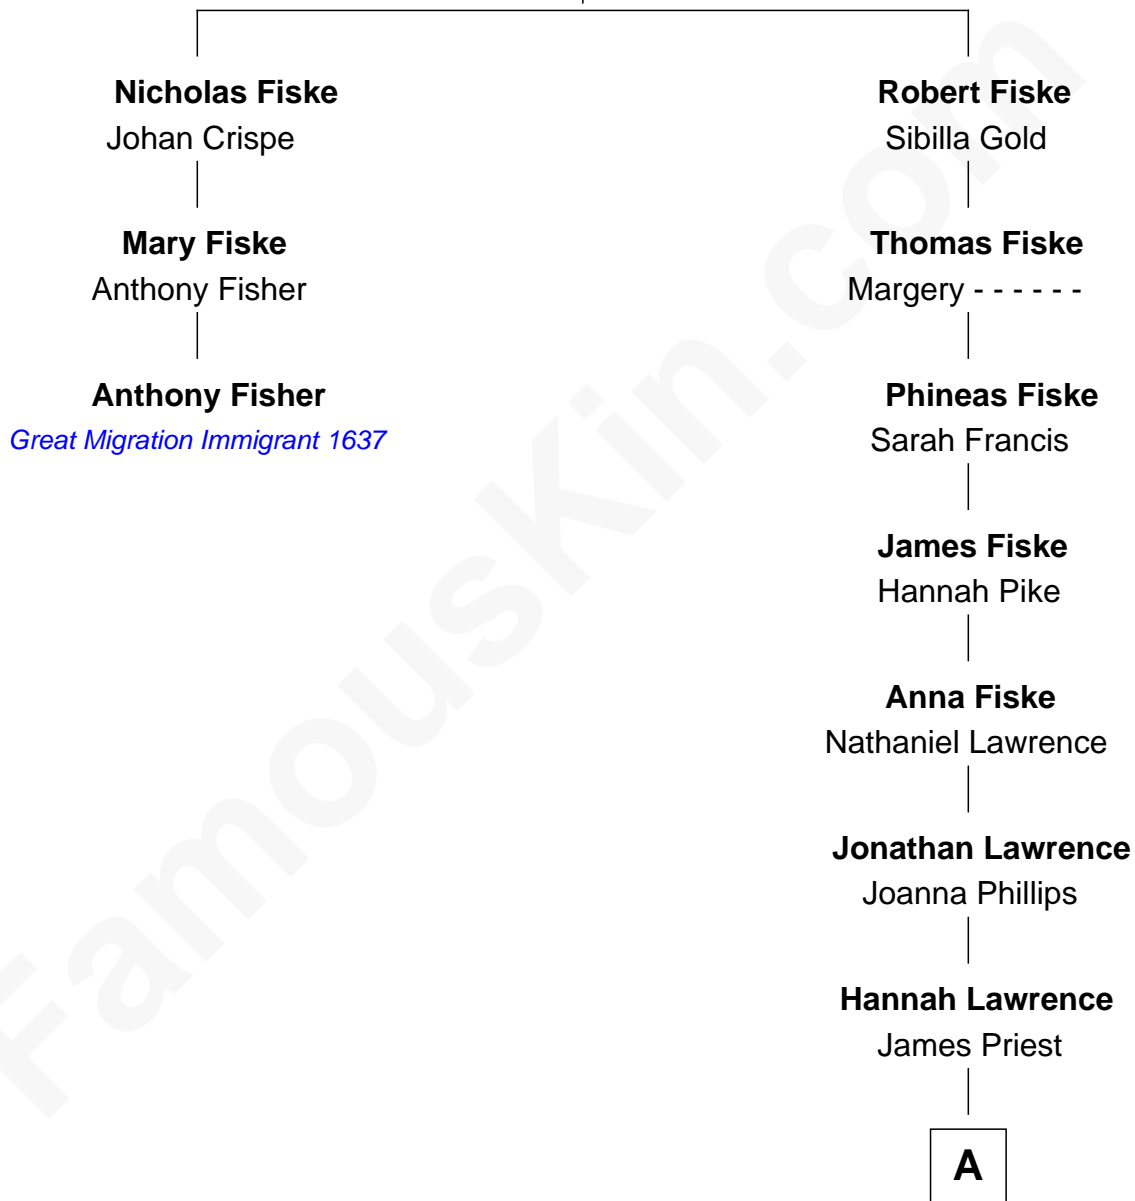

FamousKin.com Relationship Chart of

Anthony Fisher

(c1591 - 1671) *Great Migration Immigrant 1637*

2nd cousin 9 times removed of

Calvin Coolidge

30th U.S. President

Richard Fiske

A