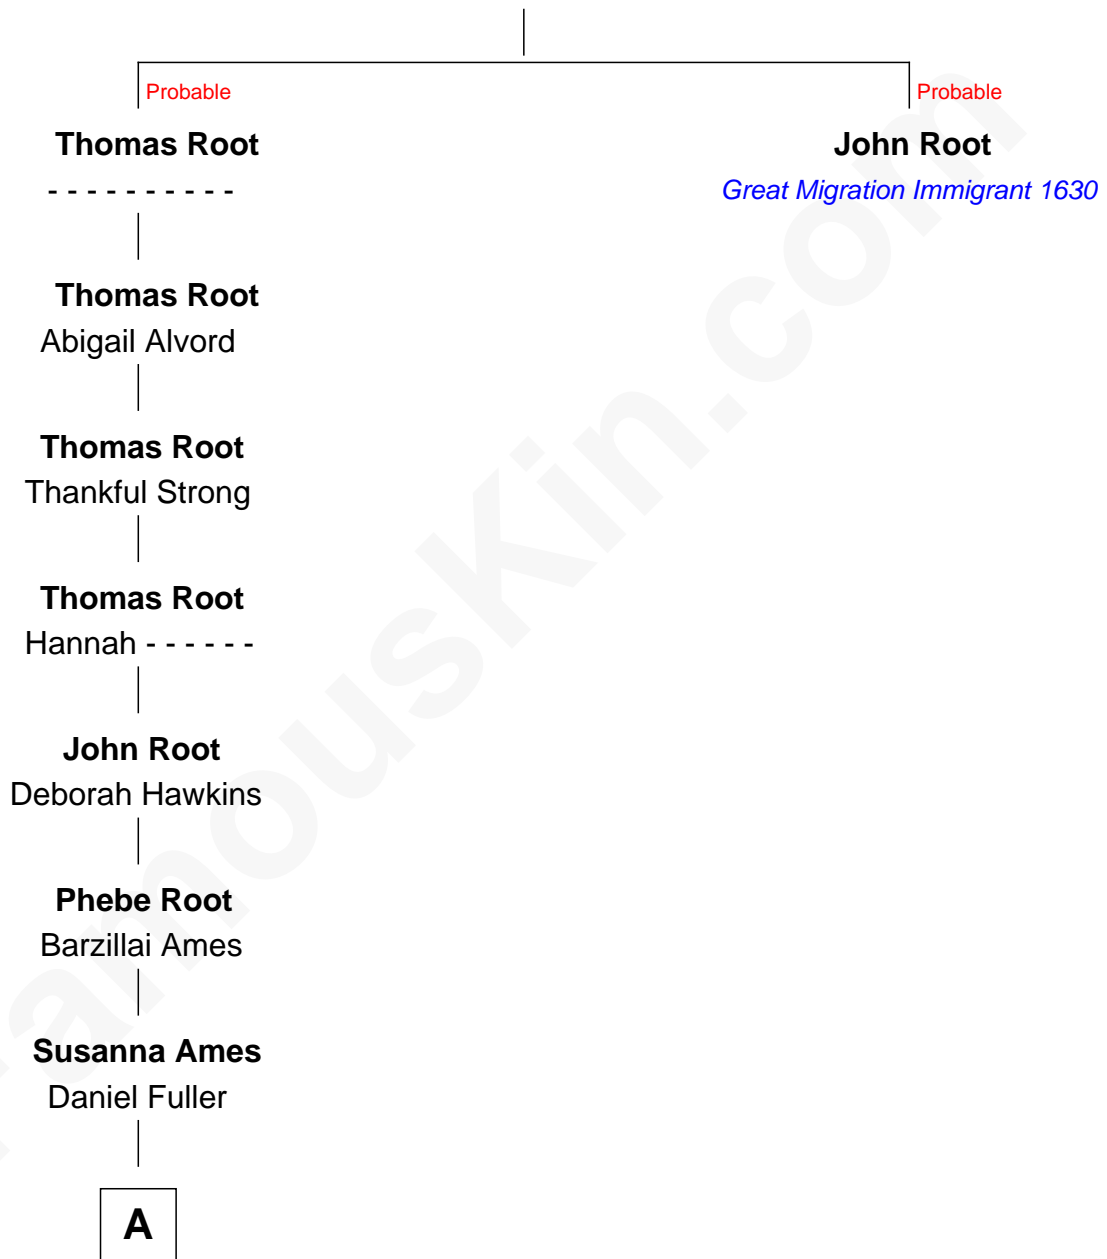

FamousKin.com Relationship Chart of

Rob Schneider

Comedian, TV and Movie Actor

9th great-grandnephew of

John Root

(c1608 - 1684) Great Migration Immigrant 1639

John Root

Mary Russell

A

—
Lafayette Fuller

Harriet Keel

—
Ada Fuller

Oscar W. Monroe

—
Ulysses Stanley Monroe

Victoria Estacio

—
Pilar M. Monroe