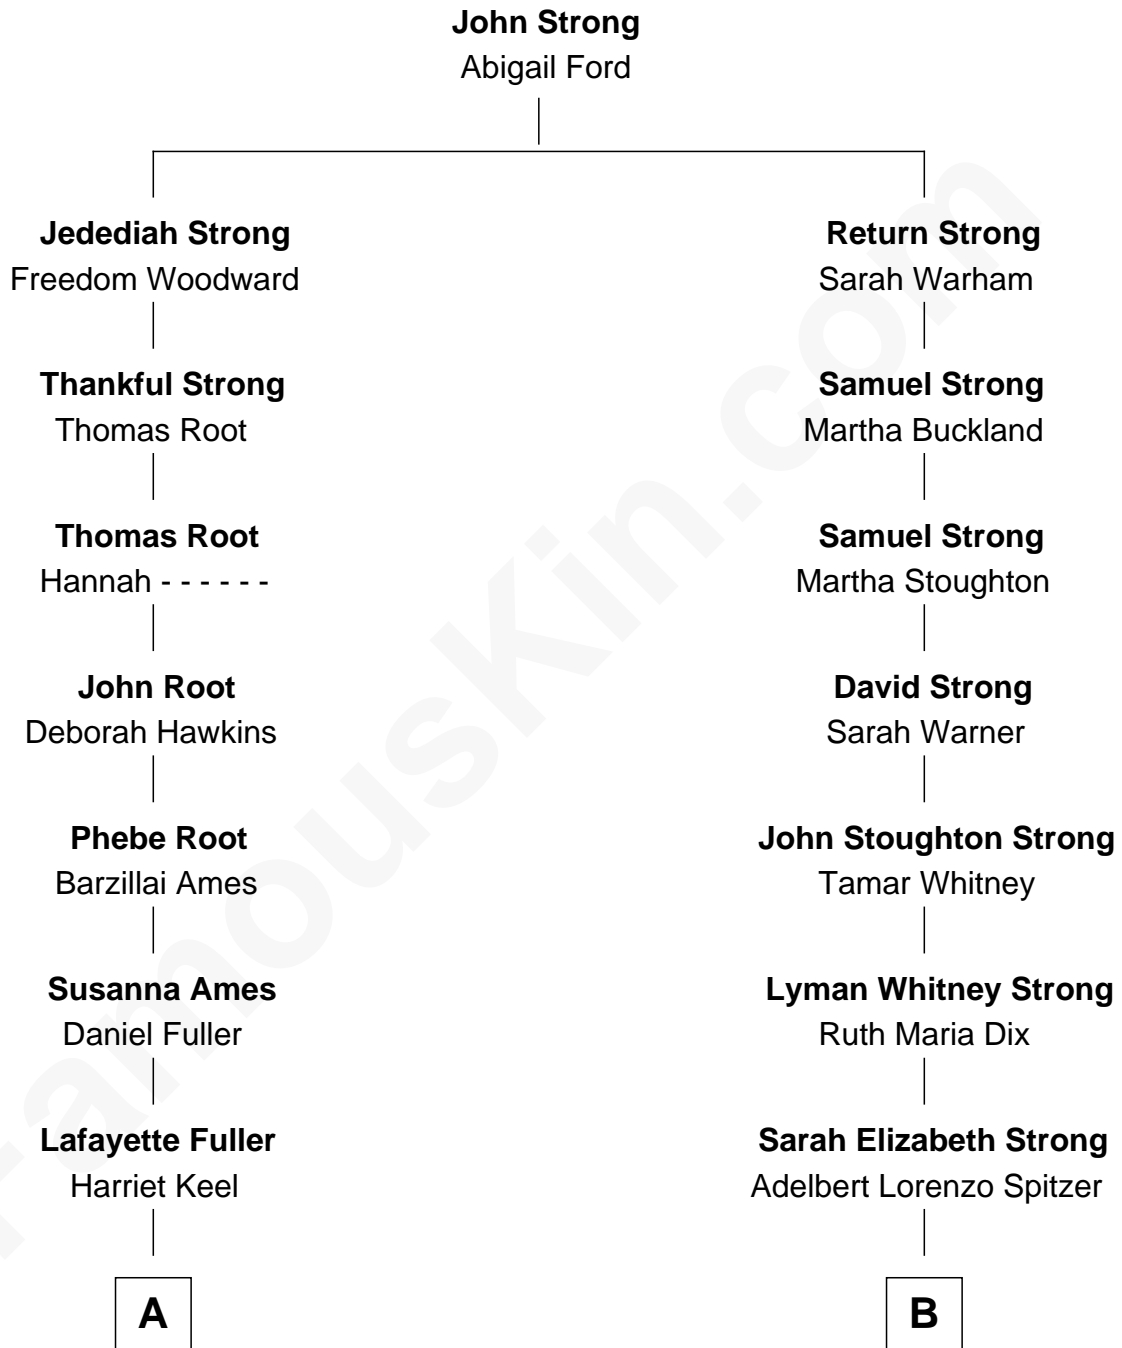

FamousKin.com Relationship Chart of

Rob Schneider

Comedian, TV and Movie Actor

8th cousin 2 times removed of

Lyman Spitzer

Astronomer and Theoretical Physicist

A

Ada Fuller
Oscar W. Monroe

Ulysses Stanley Monroe
Victoria Estacio

Pilar M. Monroe
Marvin Schneider

Rob Schneider
Comedian, TV and Movie Actor

B

Lyman Strong Spitzer
Blanche Carey Brumback

Lyman Spitzer
Astronomer and Theoretical Physicist