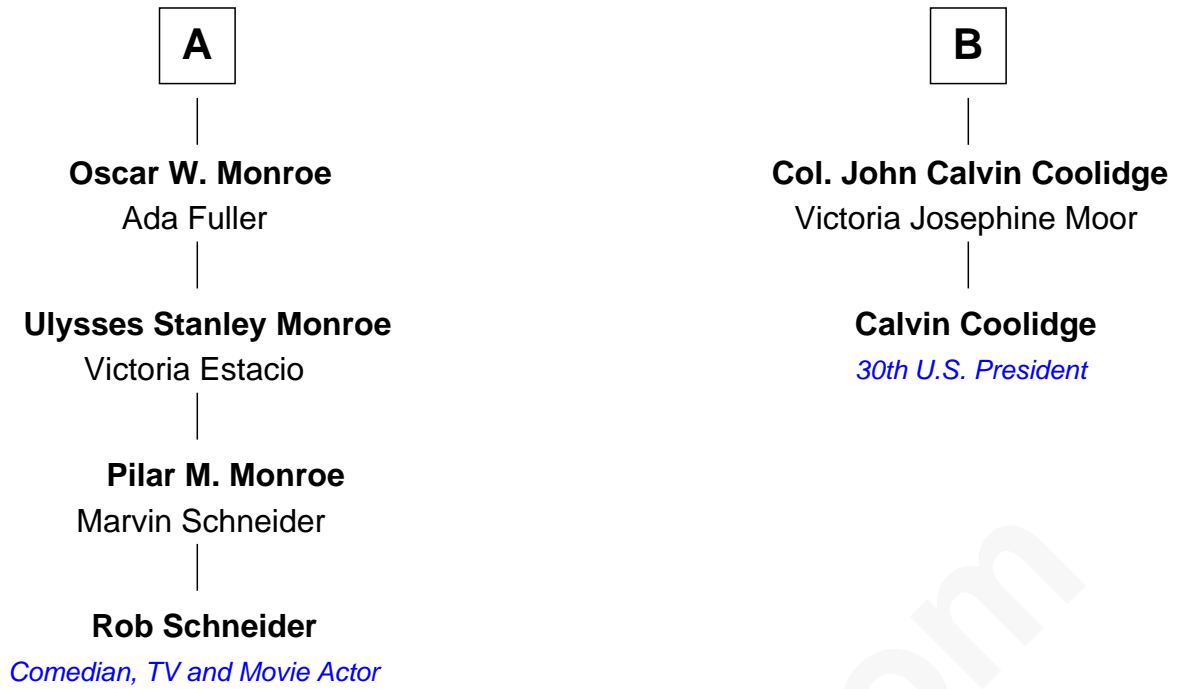

FamousKin.com Relationship Chart of

Rob Schneider

Comedian, TV and Movie Actor

8th cousin 2 times removed of

Calvin Coolidge

30th U.S. President

Robert Sharp

Abigail Wright

FamousKin.com