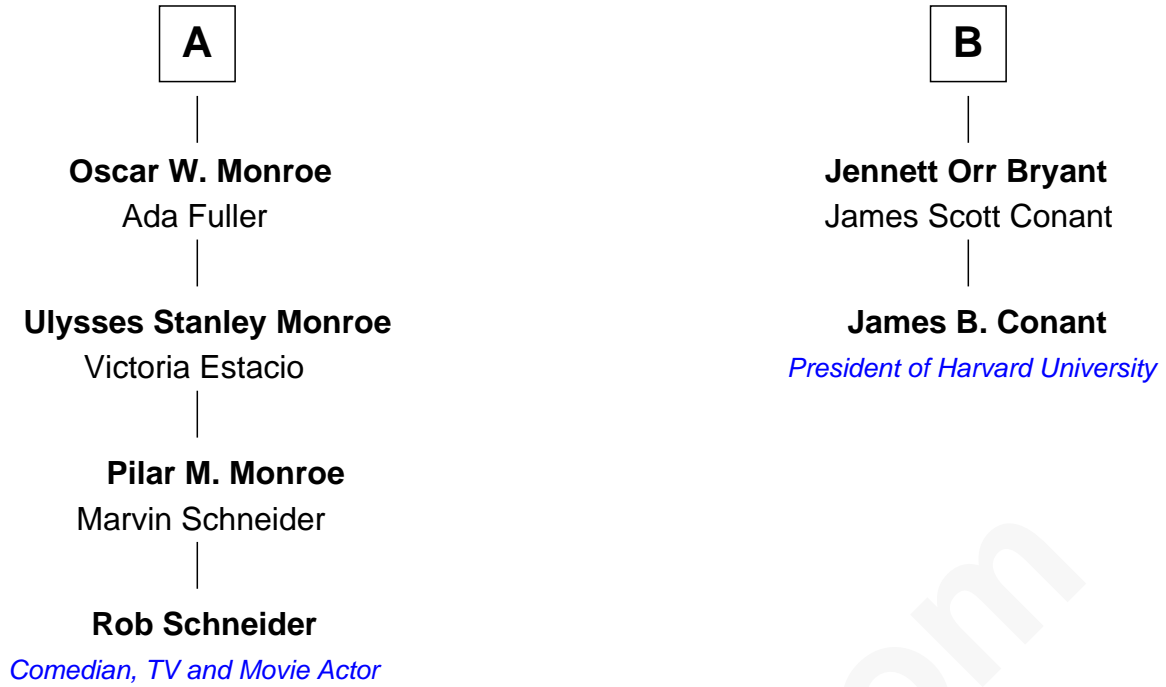

# FamousKin.com Relationship Chart of

**Rob Schneider**

*Comedian, TV and Movie Actor*

8th cousin 2 times removed of

**James B. Conant**

*President of Harvard University*

**Samuel Bass**

Anne Savell

FamousKin.com