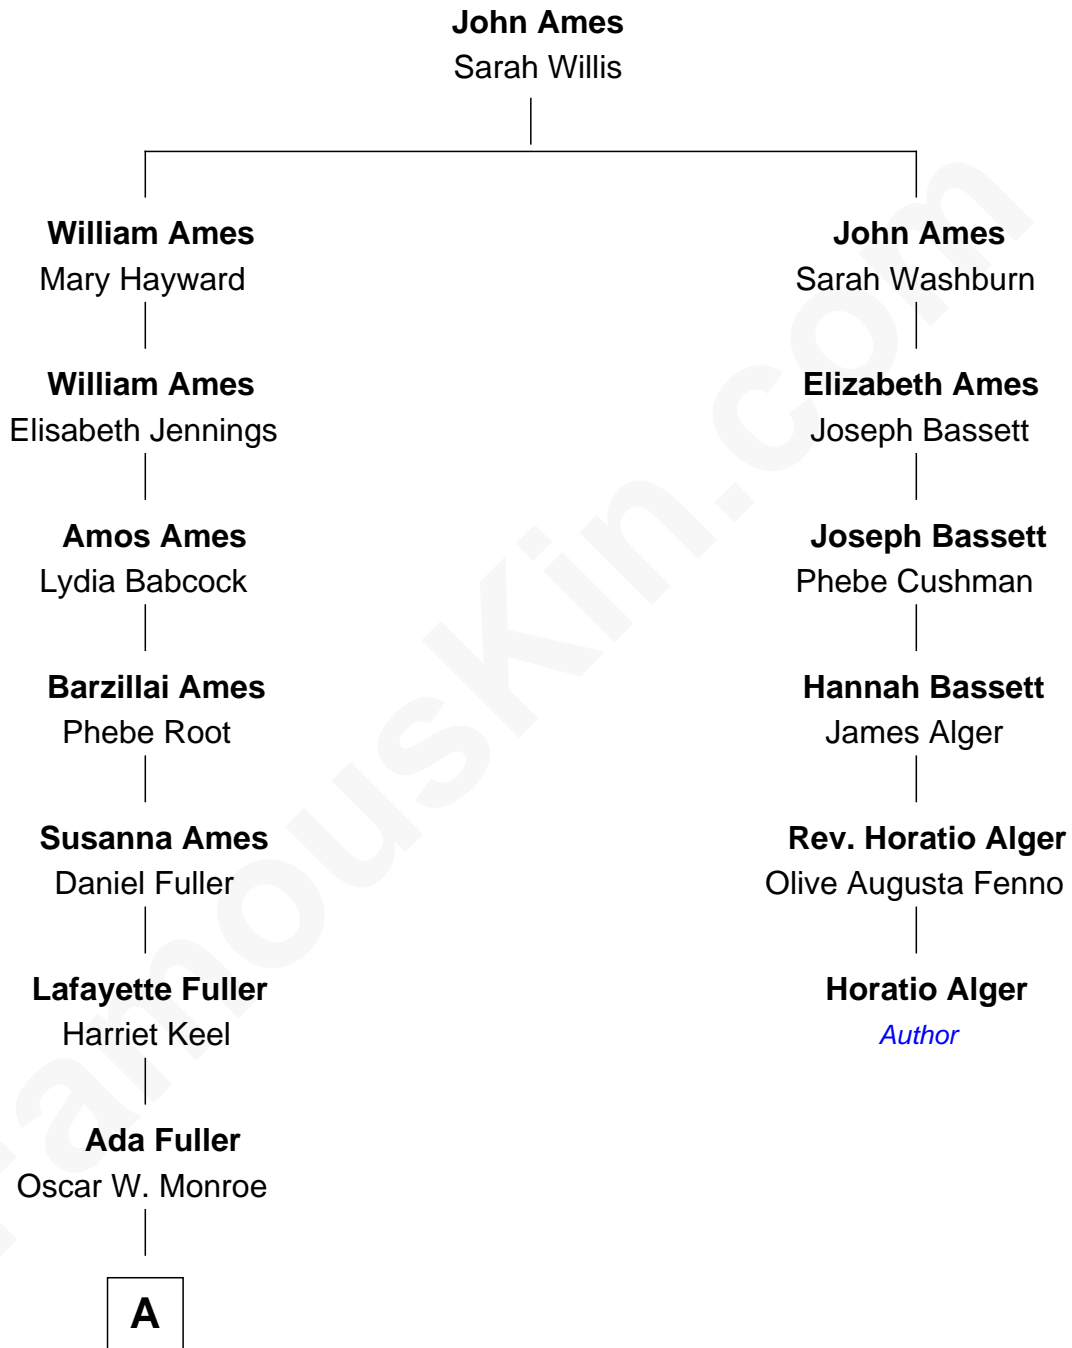

# FamousKin.com Relationship Chart of

**Rob Schneider**

*Comedian, TV and Movie Actor*

5th cousin 4 times removed of

**Horatio Alger**

*Author*

**A**

Ulysses Stanley Monroe

Victoria Estacio

Pilar M. Monroe

Marvin Schneider

Rob Schneider

*Comedian, TV and Movie Actor*

FamousKin.com